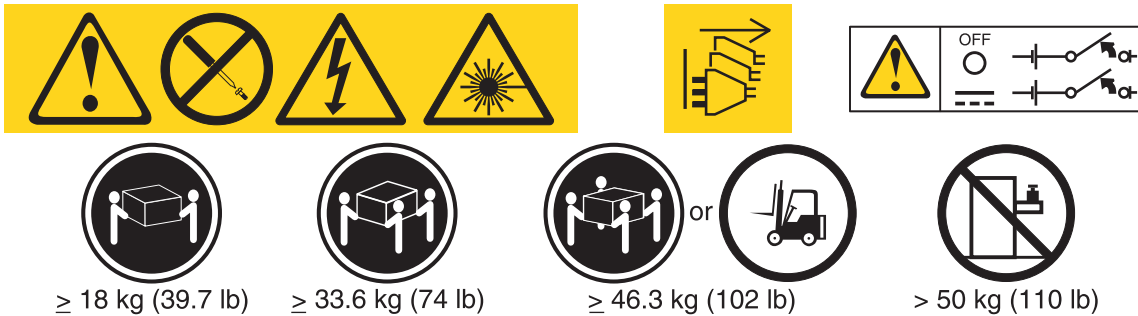

Important Notices

Important notices

This document provides information about the safety and environmental notices for your IBM product. The product-specific documentation is provided on the documentation media that might be shipped with the product. Otherwise, you can get the latest technical information and download device drivers and updates from the IBM Support website. To access the support page, go to <http://www.ibm.com/support/home> and search by product name, machine type model (MTM), or other keywords.

Store this document with your other product documentation for future reference. To obtain replacement or additional copies of safety information documentation, contact the IBM Hotline at 1-800-300-8751.

Safety information

Important: Before you use the product, read the multilingual safety instructions and information that is related to the product, either on documentation, the media, or at <http://www.ibm.com/support/home> where the most current safety information is available.

Environmental notices

The multilingual *IBM Systems Environmental Notices and User's Guide* for this product is provided on the documentation media that might be shipped with the product. Otherwise, go to <http://www.ibm.com/support/home> and search by product name, machine type model (MTM), or environmental notices. This section contains additional environmental notices for this product.