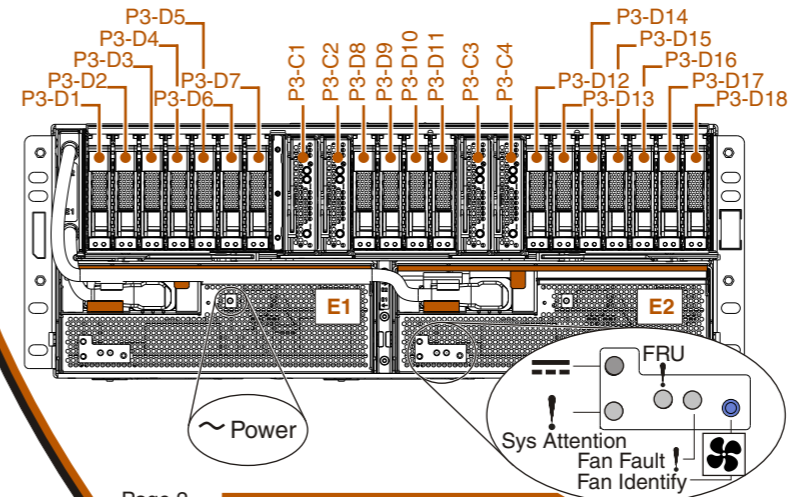

General Service Information
These procedures may be performed by the customer
For detailed information go to <http://www.ibm.com/systems/support>

Terra Cotta on the callout or part indicates the system may not be required to be powered off to perform service. This is dependant on system configuration and preparatory steps may be required before the service action is taken on the system.

Blue on the callout or part indicates that the procedure requires the system to be shut down before servicing.

Front Location Codes

Remove Hard Drive

Remove Port card

All cards are sensitive to static electricity discharge. If an antistatic wrist strap is available, use it while handling cards. If not, first ground yourself by touching the metal frame of the system.

Toutes les cartes sont sensibles à l'électricité statique. Si vous disposez d'un bracelet antistatique, utilisez-le lorsque vous manipulez les cartes. Sinon, faites votre propre mise à la terre en touchant le châssis métallique du système.