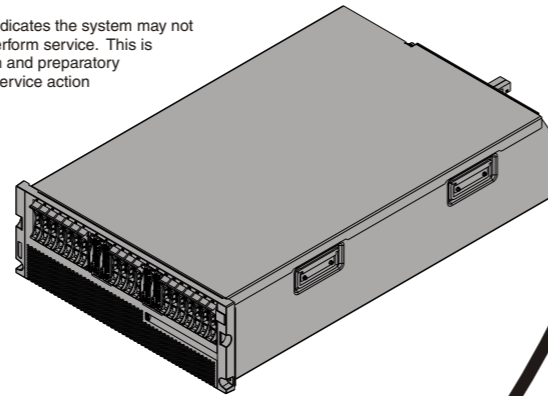

General Service Information
These procedures may be performed by the customer
For detailed information go to <http://www.ibm.com/systems/support>

Terra Cotta on the callout or part indicates the system may not be required to be powered off to perform service. This is dependant on system configuration and preparatory steps may be required before the service action is taken on the system.

Blue on the callout or part indicates that the procedure requires the system to be shut down before servicing.

Front Location Codes

Remove Hard Drive

Remove Port card

All cards are sensitive to static electricity discharge. If an antistatic wrist strap is available, use it while handling cards. If not, first ground yourself by touching the metal frame of the system.

Toutes les cartes sont sensibles à l'électricité statique. Si vous disposez d'un bracelet antistatique, utilisez-le lorsque vous manipulez les cartes. Sinon, faites votre propre mise à la terre en touchant le châssis métallique du système.