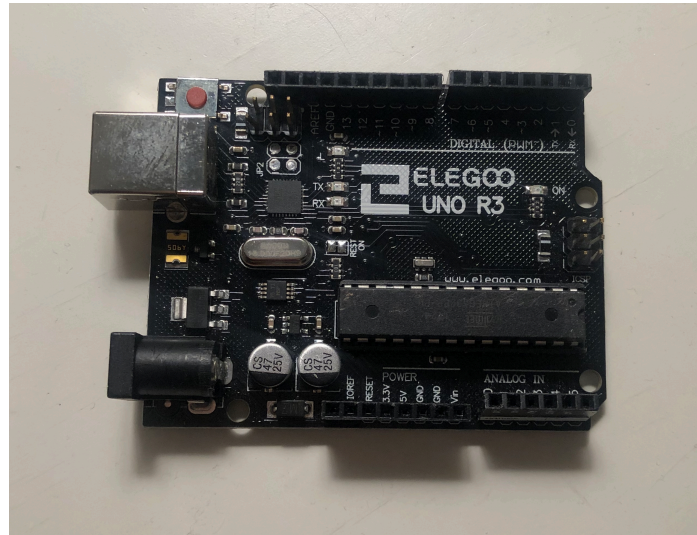

IBM Visual Inspector - Demo Mode

Images to use for inspection model - **Arduino Type**

***Note** - When taking a photo to inspect, move your camera in close to include the entire circuit board in the frame of your photo

1. **Arduino Uno**

2. **Arduino Mega**

IBM Visual Inspector - Demo Mode

Images to use for inspection model - **Arduino Type**

***Note** - When taking a photo to inspect, move your camera in close to include the entirety of both circuit boards in the frame of your photo

3. Both Arduino Uno and Arduino Mega