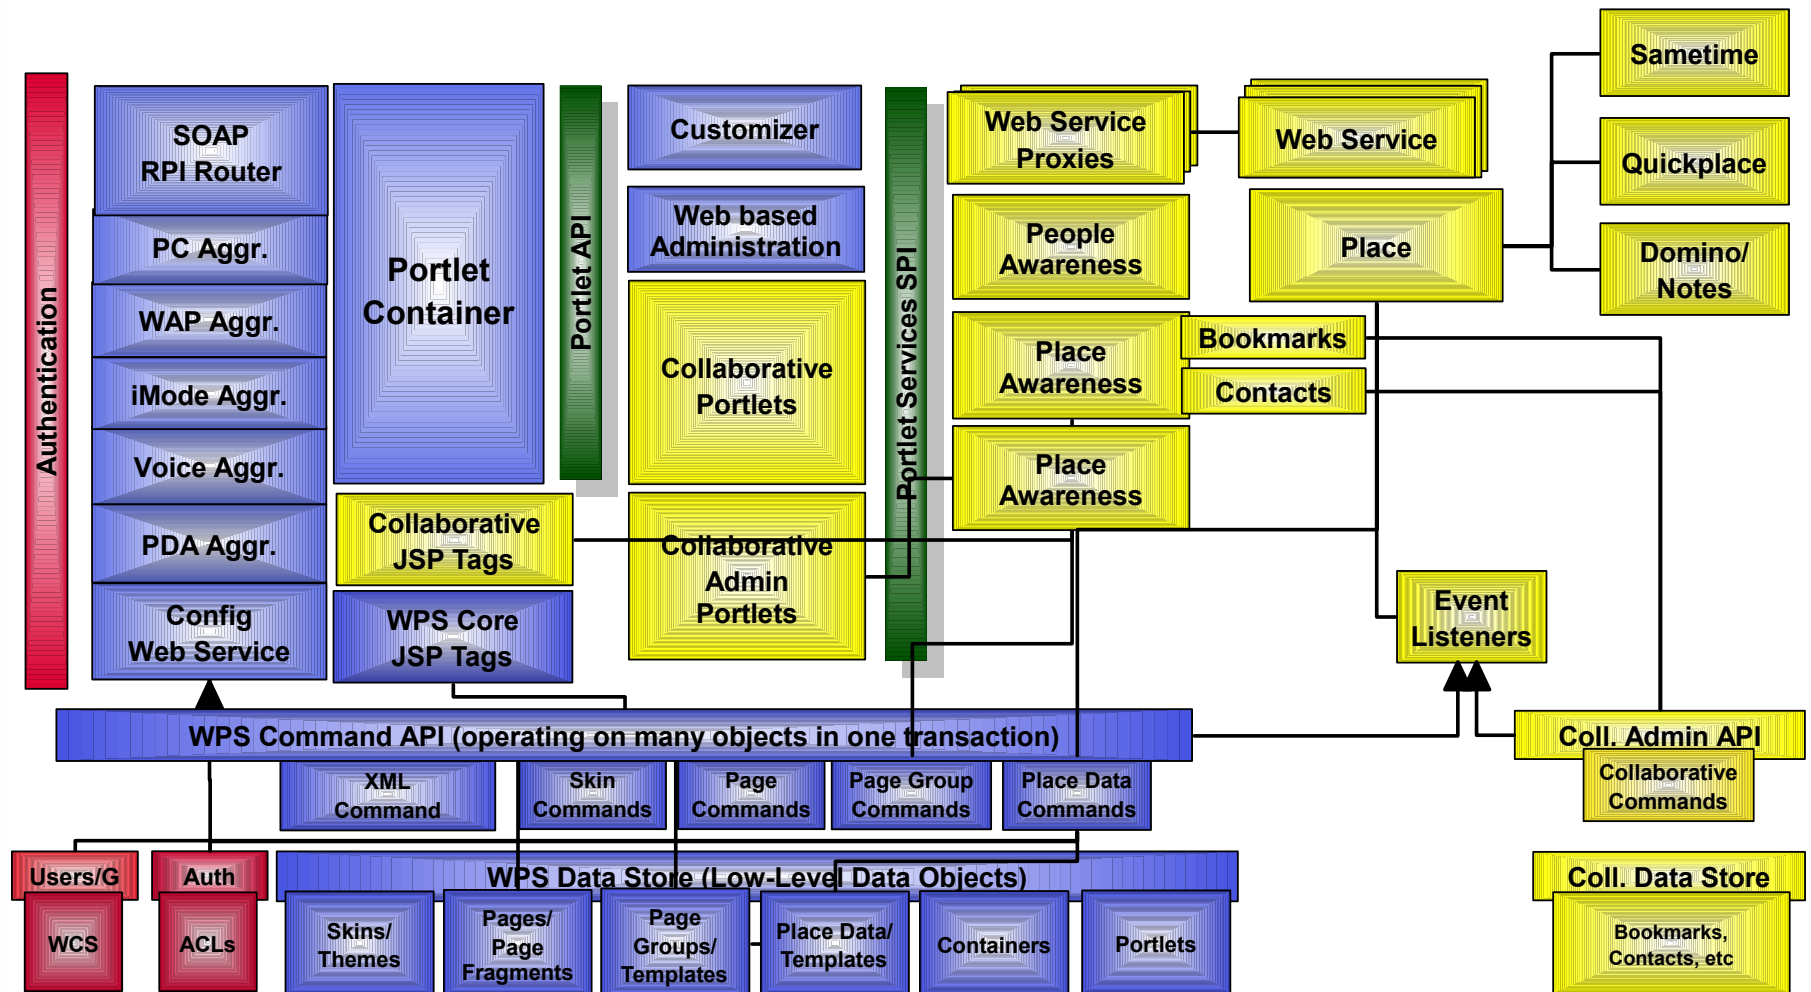

Collaboration Architecture