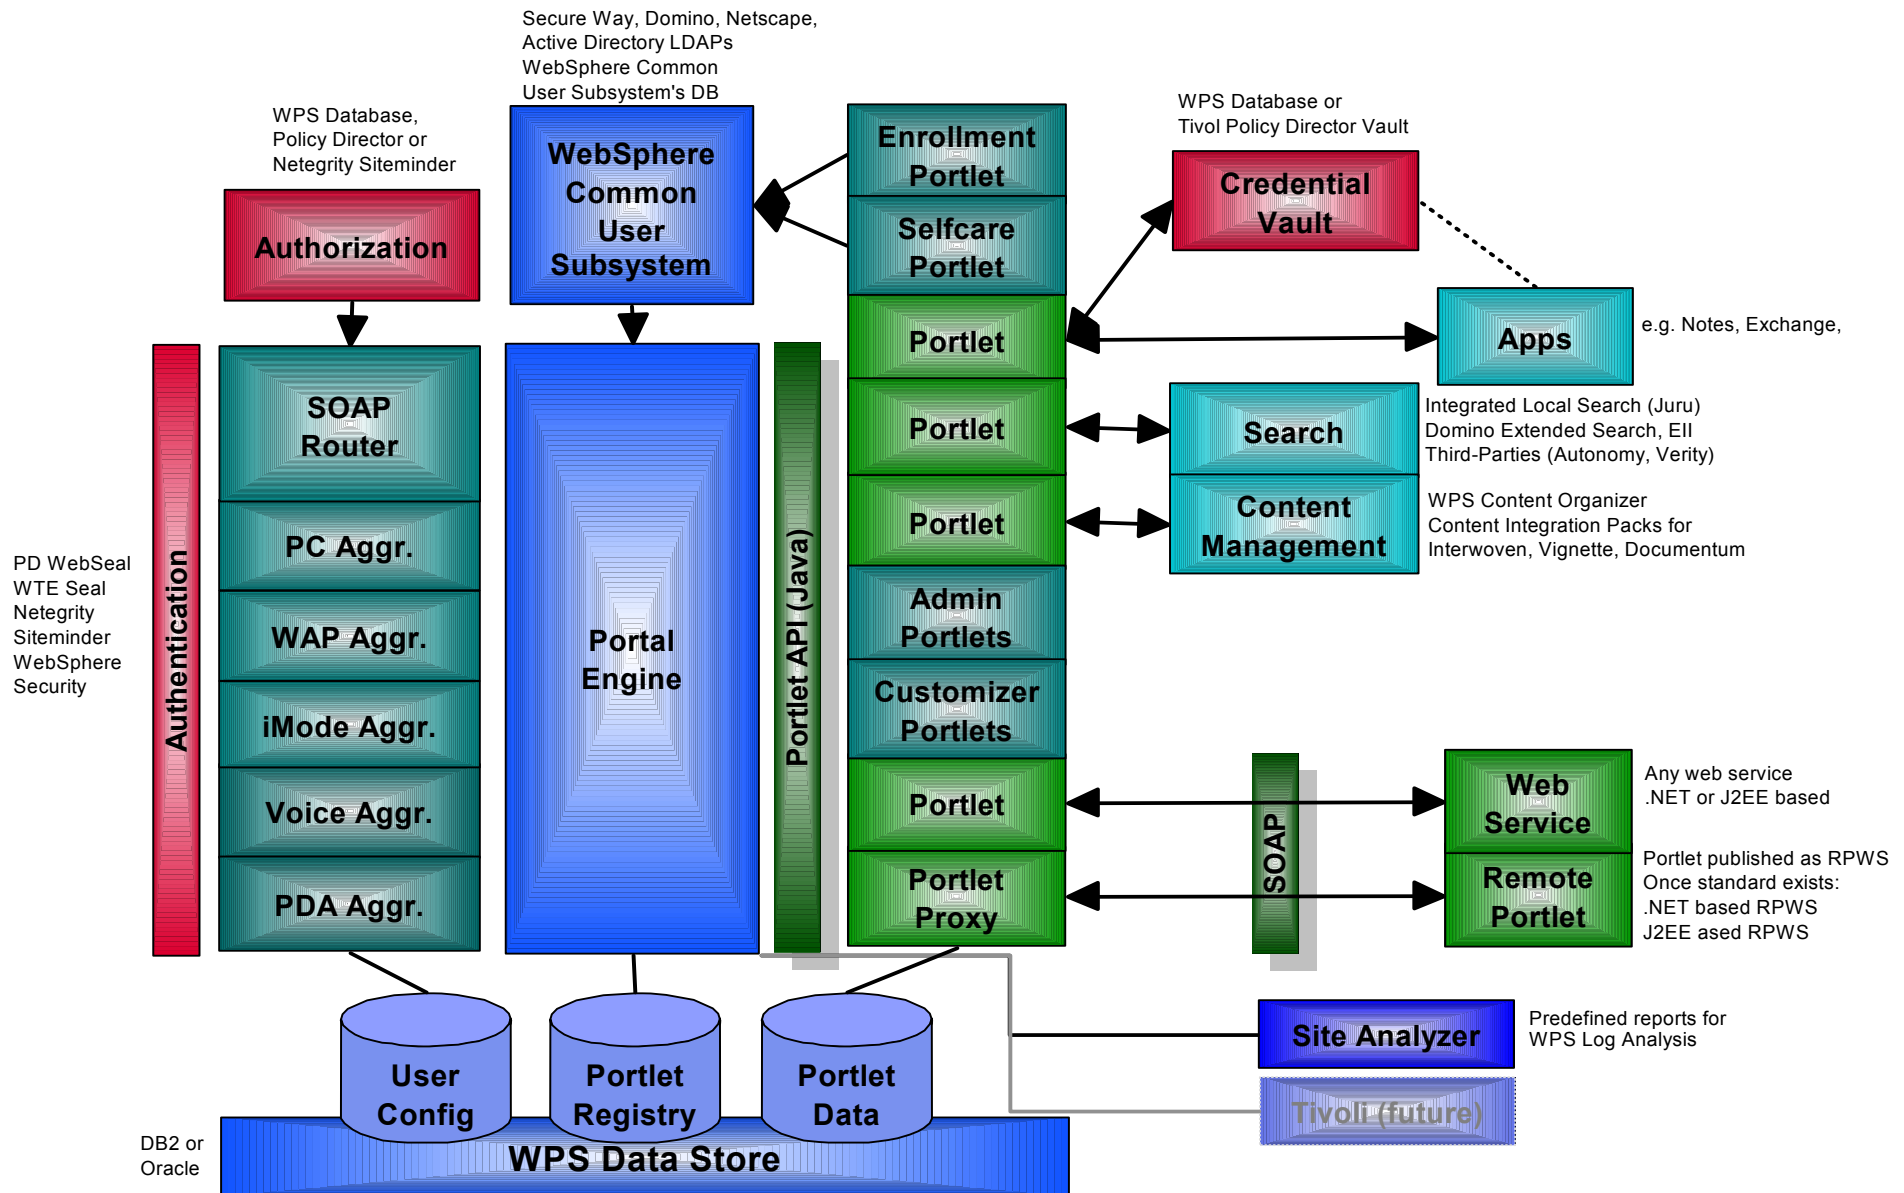

WebSphere Portal Architecture