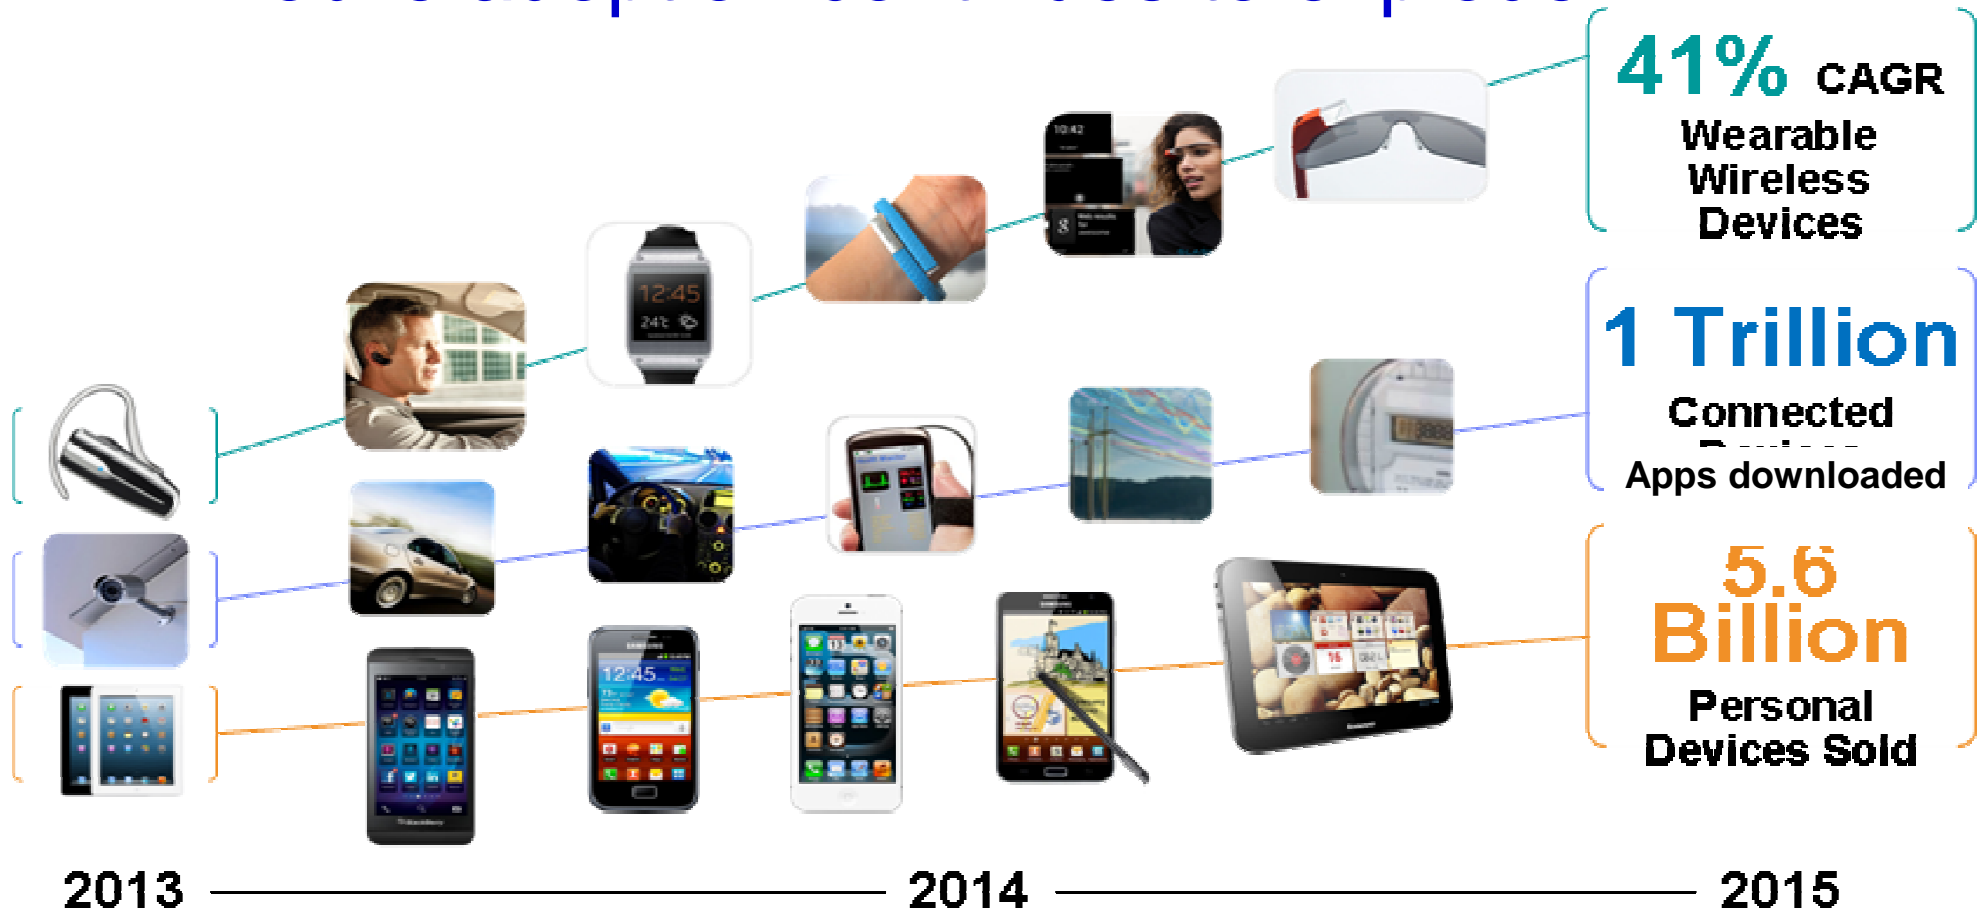

**Taming the Digital Dragon:
Fostering Innovation on the mainframe
to Enhance Customer Engagement**

Twickenham Stadium, London, Box 3070
5th November 2014, 2:00 PM - 4:00 PM

***the Executive Event at Business Connect
for IBM mainframe customers***

**BusinessConnect
2014.**

Presentation highlights of

Build Digital Leadership: Reacting quickly to capture “Business Moments”

(Karmjeet Kahlon - WW Director z Software)

**BusinessConnect
2014.**

Mobile adoption continues to explode

Infrastructure matters for enterprise mobility

Mainframe

Increasingly adaptive and affordable for mobile workloads

1

Enterprise integration via mobile-friendly interfaces with z/OS Connect

2

Improved economics with Mobile Workload Pricing

BusinessConnect
2014.

System z: the multi-dimensional cloud for extreme flexibility and business value

App Dev cloud

Maximize efficiency by tapping unutilized resources

z/OS cloud

Core business operations enabled as cloud services