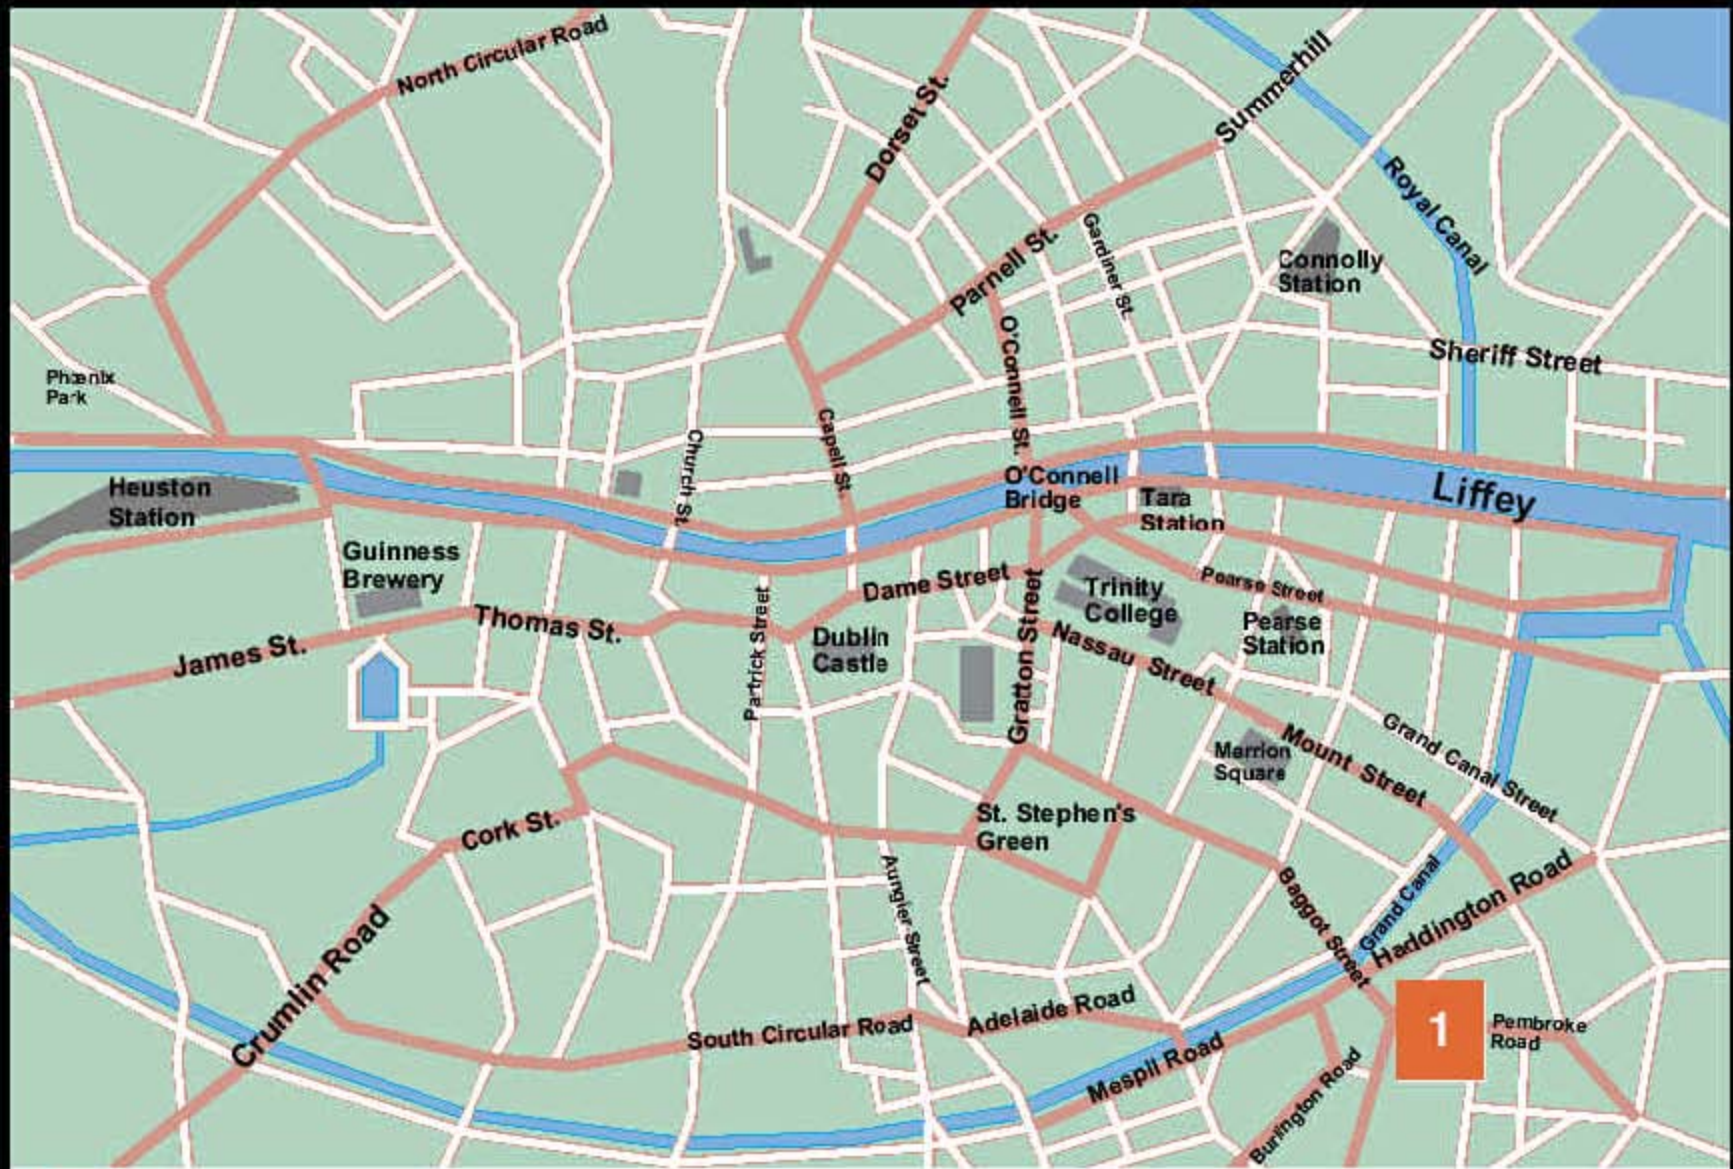

1

IBM Head Office, Oldbrook House, 24/32 Pembroke Road, Dublin 4