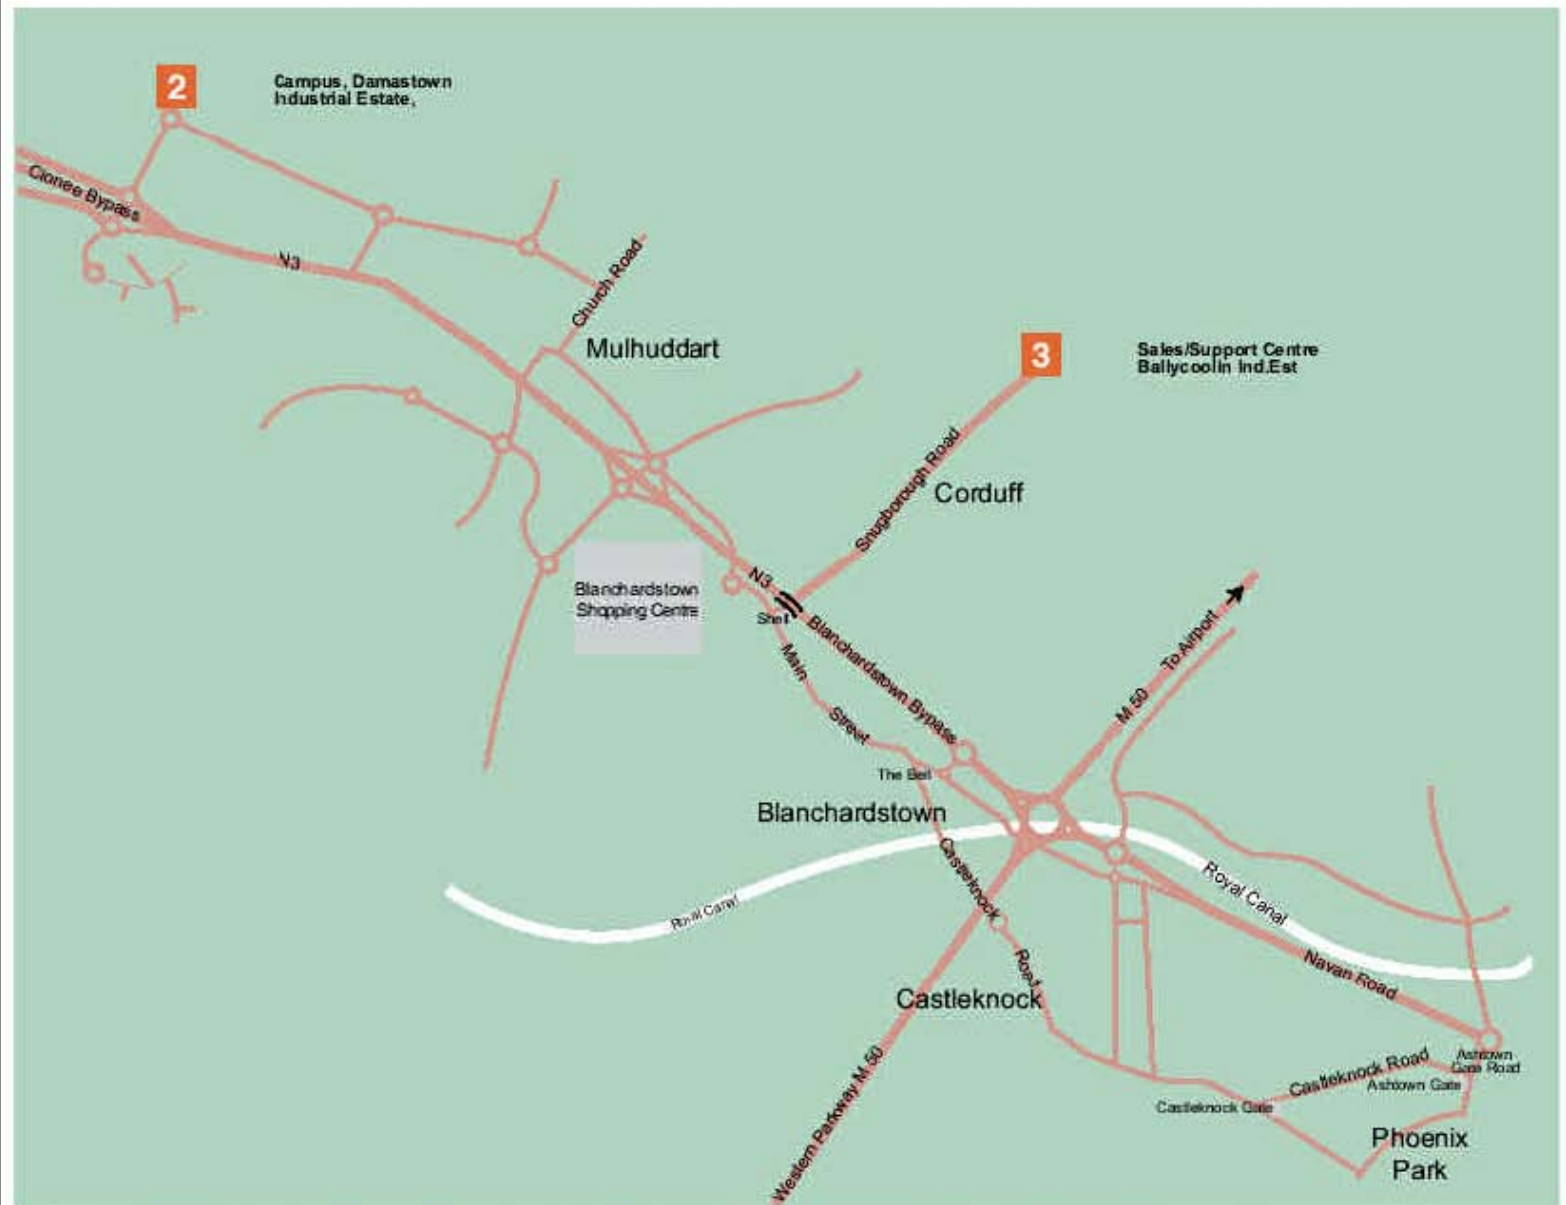

2

IBM Technology Campus, Damastown Industrial Estate, Mulhuddart, Dublin 15.

3

IBM Sales /Support Centre, IDA Business Park, Ballycoolin Industrial Estate, Blanchardstown, Dublin 15.