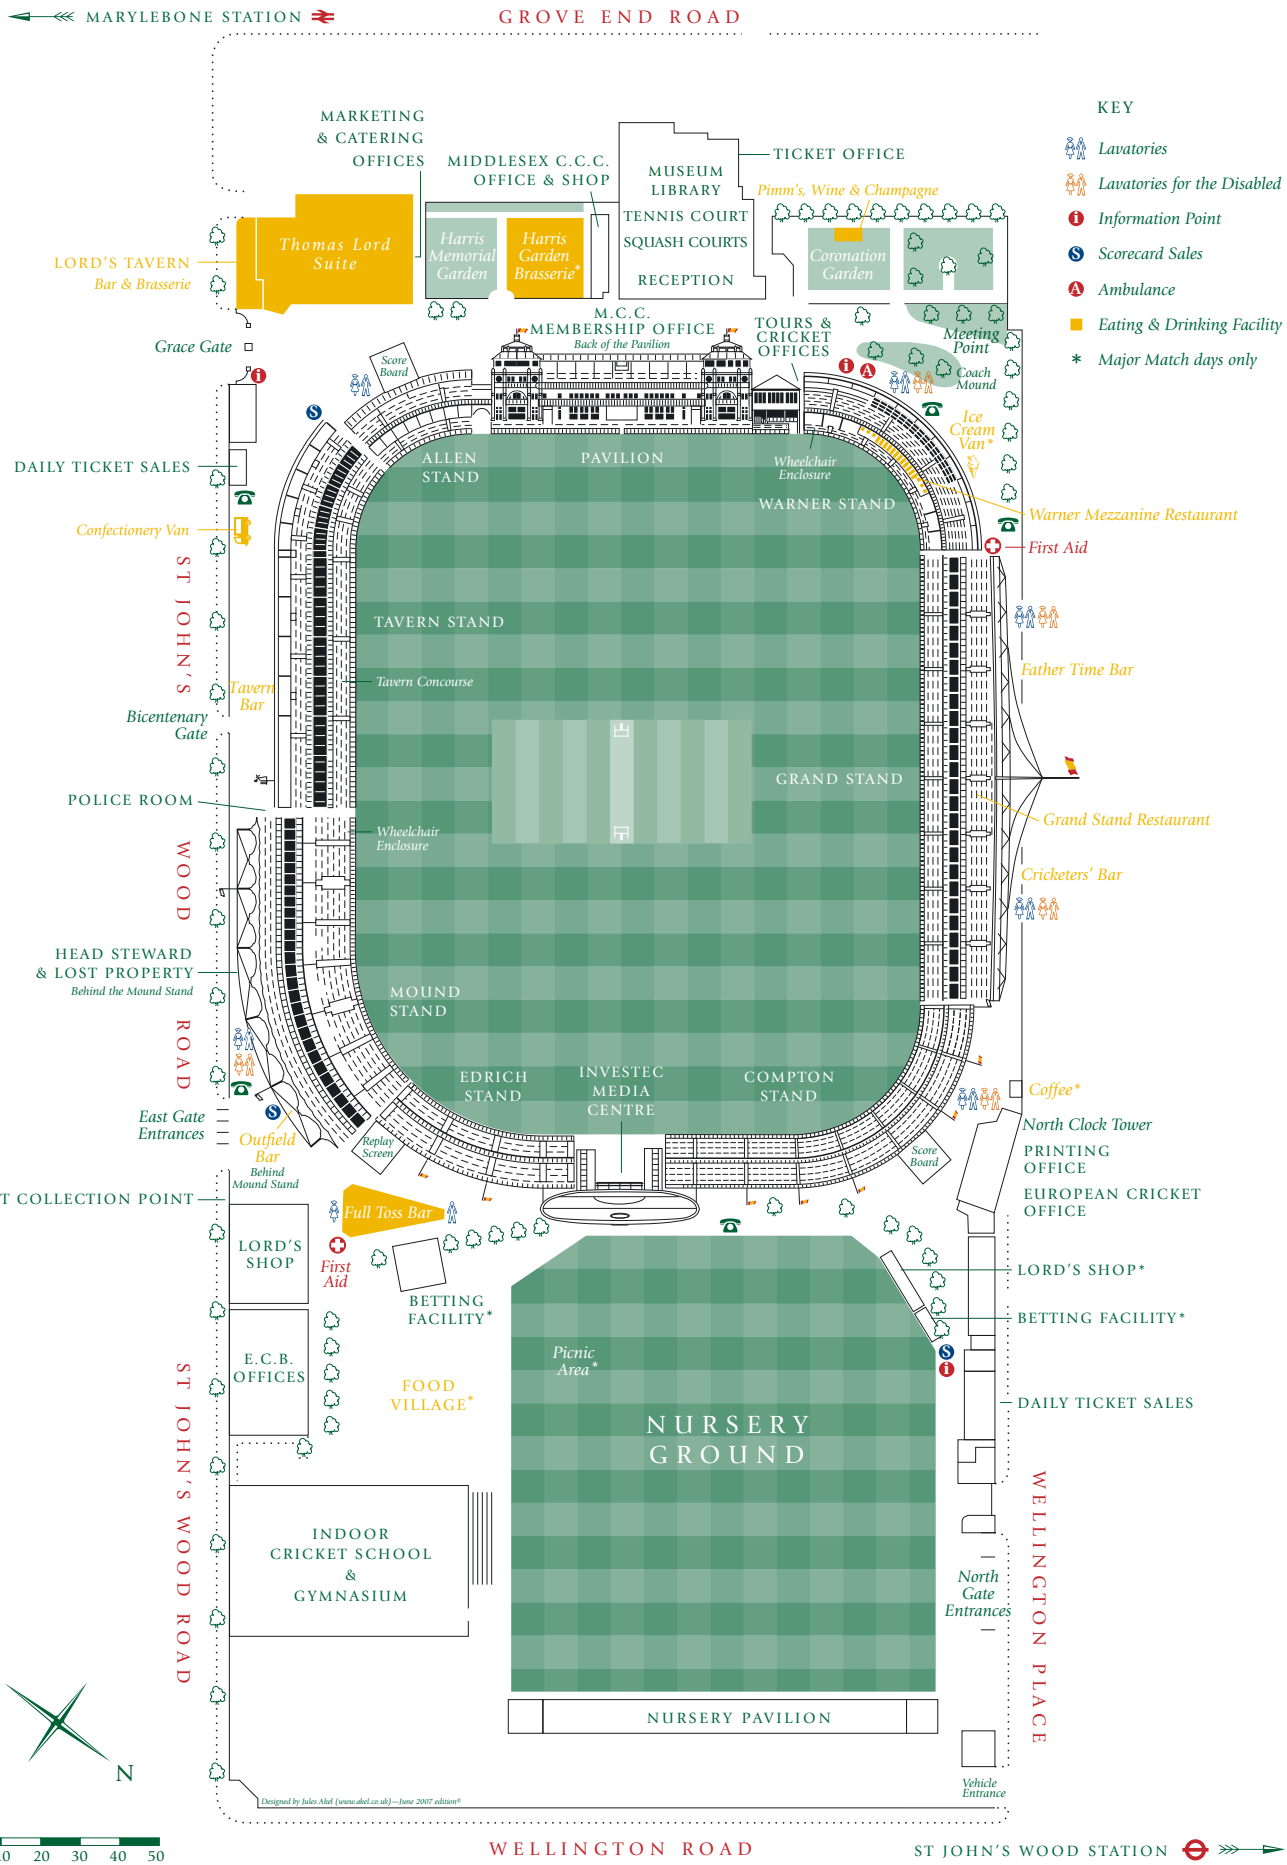

LORD'S GROUND

London NW8 8QN

KEY

- Lavatories
- Lavatories for the Disabled
- Information Point
- Scorecard Sales
- Ambulance
- Eating & Drinking Facility
- Major Match days only

MAIDA VALE STATION

BAKER STREET STATION

North Clock Tower
PRINTING OFFICE
EUROPEAN CRICKET OFFICE
LORD'S SHOP*
BETTING FACILITY*
DAILY TICKET SALES

WELLINGTON PLACE

WELLINGTON ROAD

ST JOHN'S WOOD STATION

ST JOHN'S WOOD ROAD

WOOD ROAD

ST JOHN'S

MARYLEBONE STATION

GROVE END ROAD

yards 10 20 30 40 50