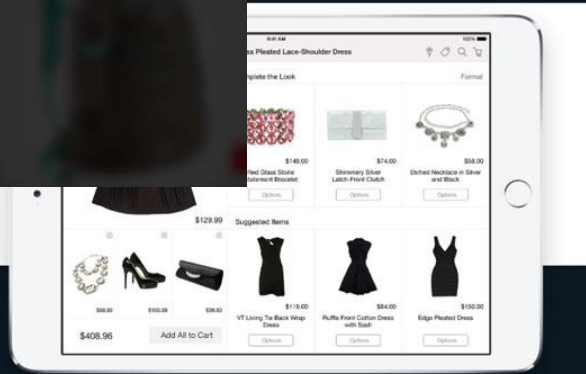

CBC

How can I help you?

Ask a question like you would ask a friend.

Powered by
IBM WATSON

Search

Upcoming Activities

MEETINGS

- 9:00AM Portfolio review with **Frank Taggard**
- 11:00AM Meeting with **Katherine Snow** to discuss crude oil investment opportunities.
- 1:00PM Meeting with **Robert Smith** regarding sharp IBM stock price rise.