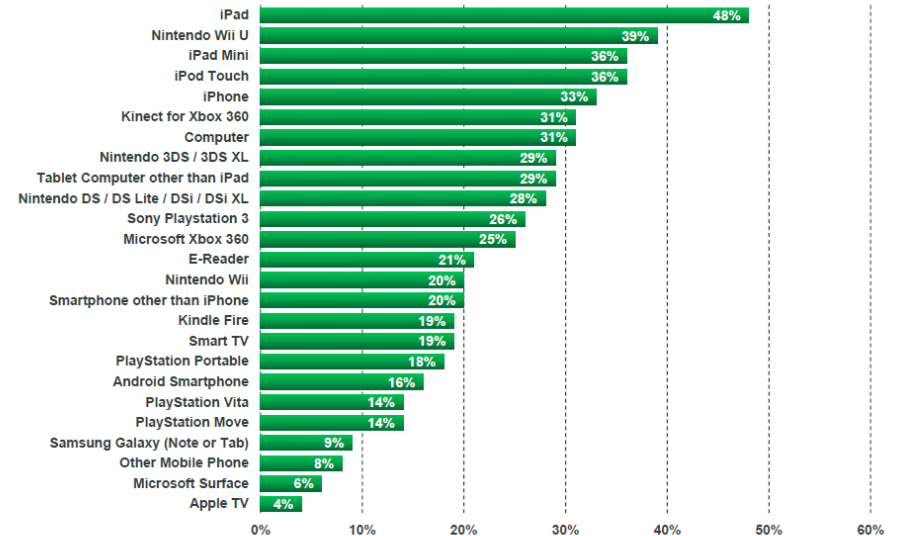

Interest in Buying in Next 6 Months Among USA Kids Ages 6-12

KPCB

Source: Nielsen, 11/12

iPad beats Wii and Xbox as most desired purchase

Although there are over 1 billion smartphones, that is only 17% of the global cellphone market¹

¹ Source: Morgan Stanley research estimates