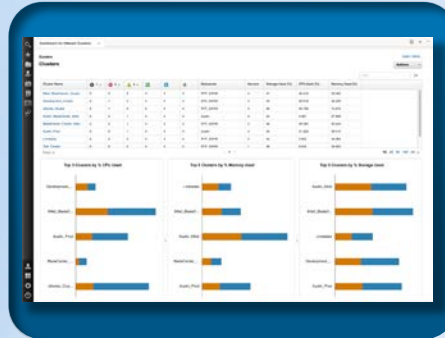

## Infrastructure as a Service Capabilities

Infrastructure

Management

Availability

Security

Usage

Orchestrate all components of a cloud lifecycle

Optimize across the infrastructure