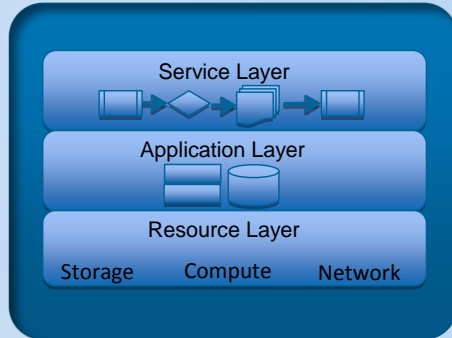

# IBM SmartCloud Foundation

An integrated set of capabilities for enabling private/hybrid clouds and the virtualization, automation and management of service delivery

- Resilient to the velocity of changing business needs
- Enterprise-class, workload-aware
- Built-in analytics for improved insight
- Choice & flexibility in hybrid environments

# Cloud Infrastructure Solutions

Build and scale your cloud through modular components

## Infrastructure as a Service Capabilities

Infrastructure

Management

Availability

Security

Usage

Orchestrate all components of a cloud lifecycle

Optimize across the infrastructure