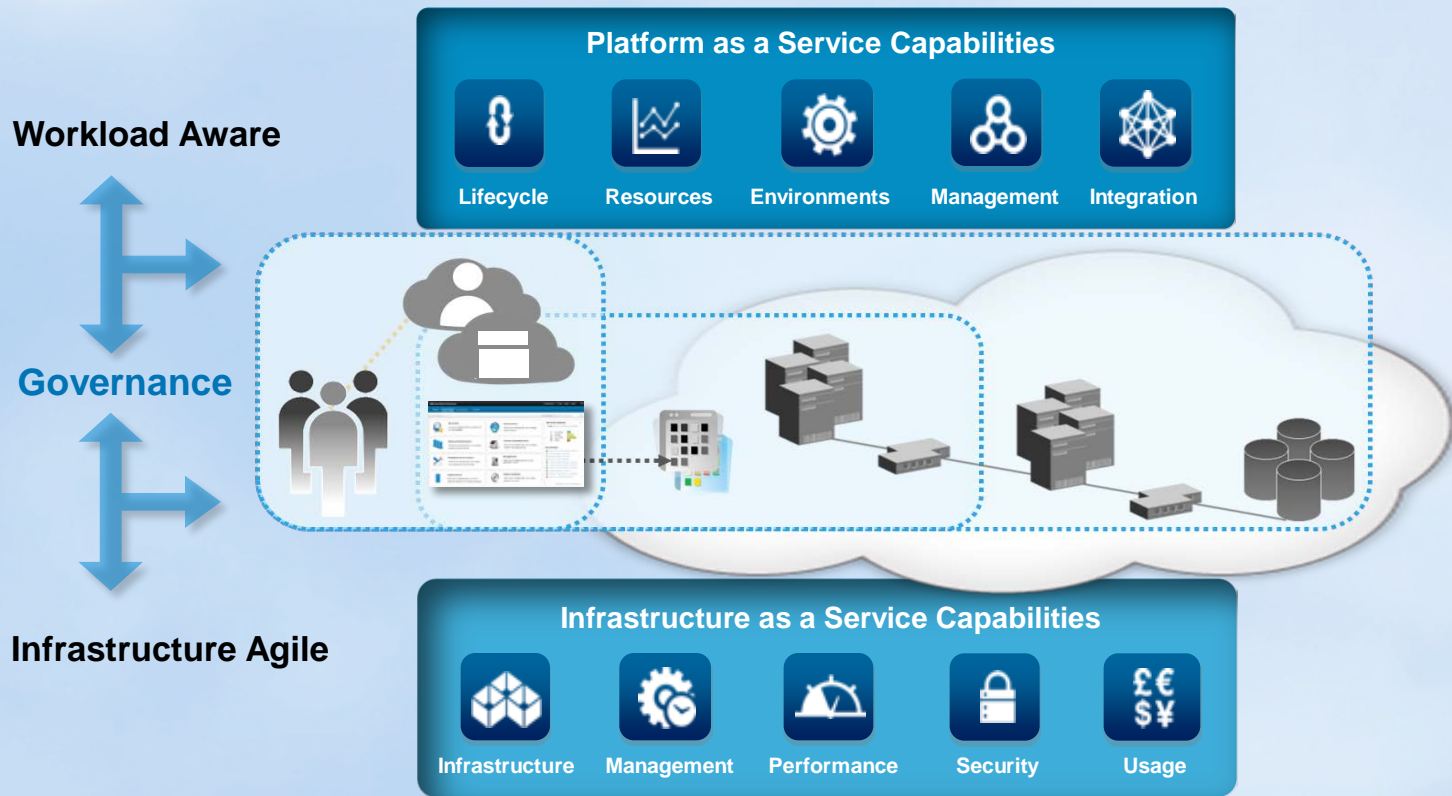

# IBM SmartCloud Foundation

An integrated set of capabilities for enabling private/hybrid clouds and the virtualization, automation and management of service delivery

- Resilient to the velocity of changing business needs
- Enterprise-class, workload-aware
- Built-in analytics for improved insight
- Choice & flexibility in hybrid environments

# Cloud Platform Solutions

**Provision a delivery pipeline instrumented with performance management**

**Integrate with IT (Service Request) and Business (Workload Automation) processes**

**Deploy repeatable patterns on highly optimized systems**

# IBM SmartCloud Foundation

# Delivering Flexibility in Consuming and Integrating Hybrid Clouds

Common Cloud Management Services built on an open standards reference model