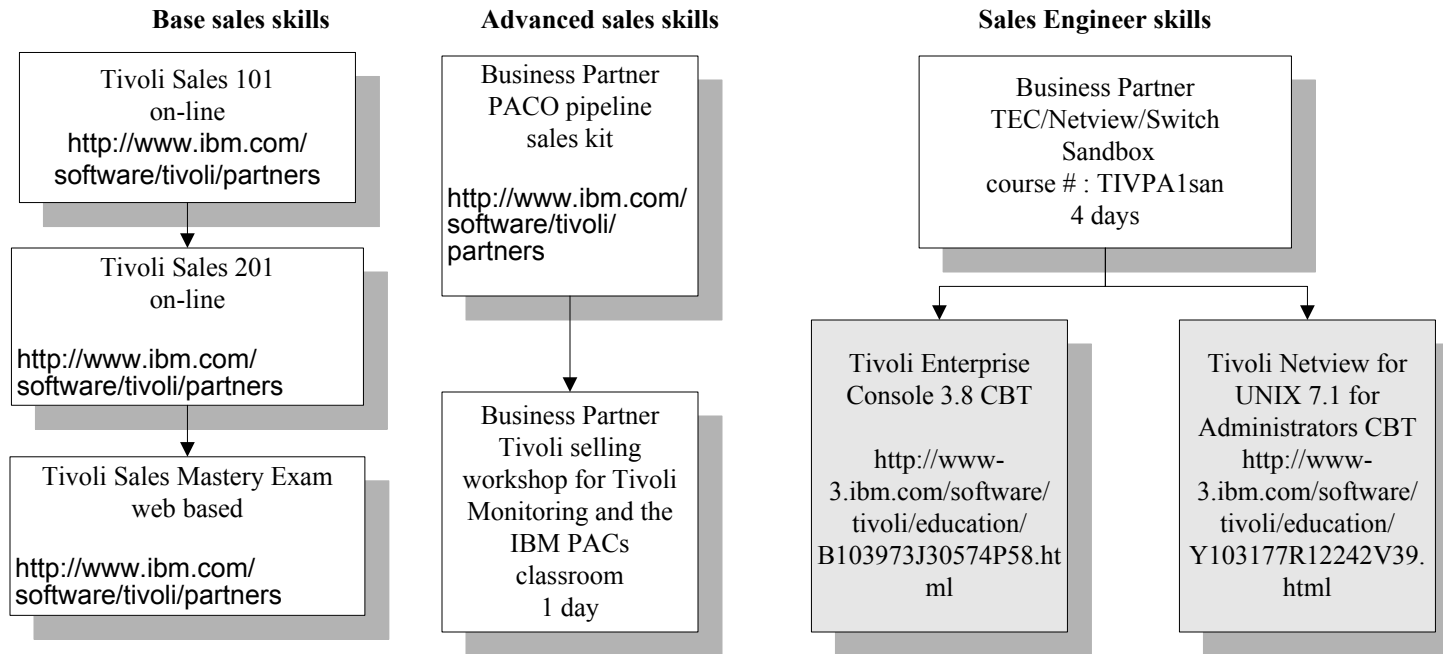

Selling Tivoli Performance and Availability Products Tivoli Enterprise Console, Netview, Switch Analyzer

Course registration for shaded courses:
http://www-3.ibm.com/software/tivoli/education/edu_type.html

Selling Tivoli Performance and Availability Products IBM Tivoli Monitoring and IBM PAC's

Course registration for shaded courses:
http://www-3.ibm.com/software/tivoli/education/edu_type.html