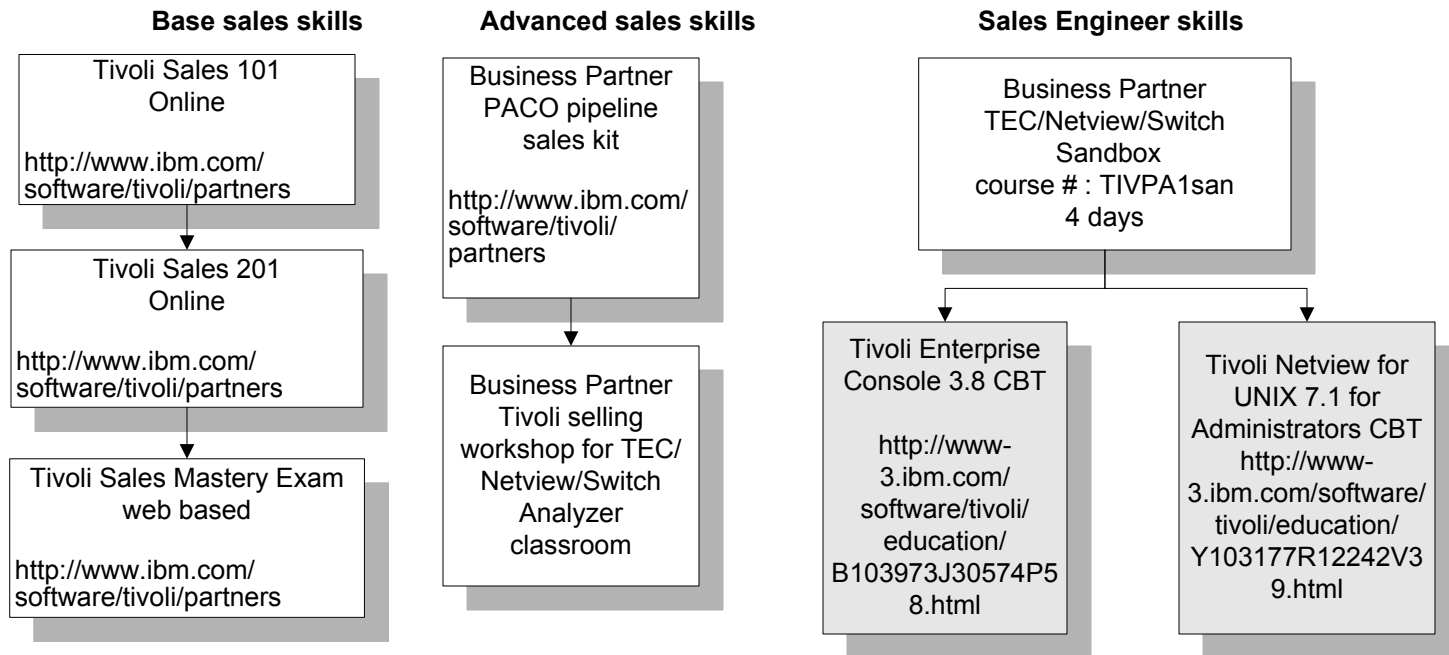

Selling Tivoli Performance and Availability Products Tivoli Enterprise Console, Netview, Switch Analyzer

Course registration for shaded courses:
http://www-3.ibm.com/software/tivoli/education/edu_type.html

Selling Tivoli Performance and Availability Products IBM Tivoli Monitoring and IBM PAC's

Course registration for shaded courses:
http://www-3.ibm.com/software/tivoli/education/edu_type.html