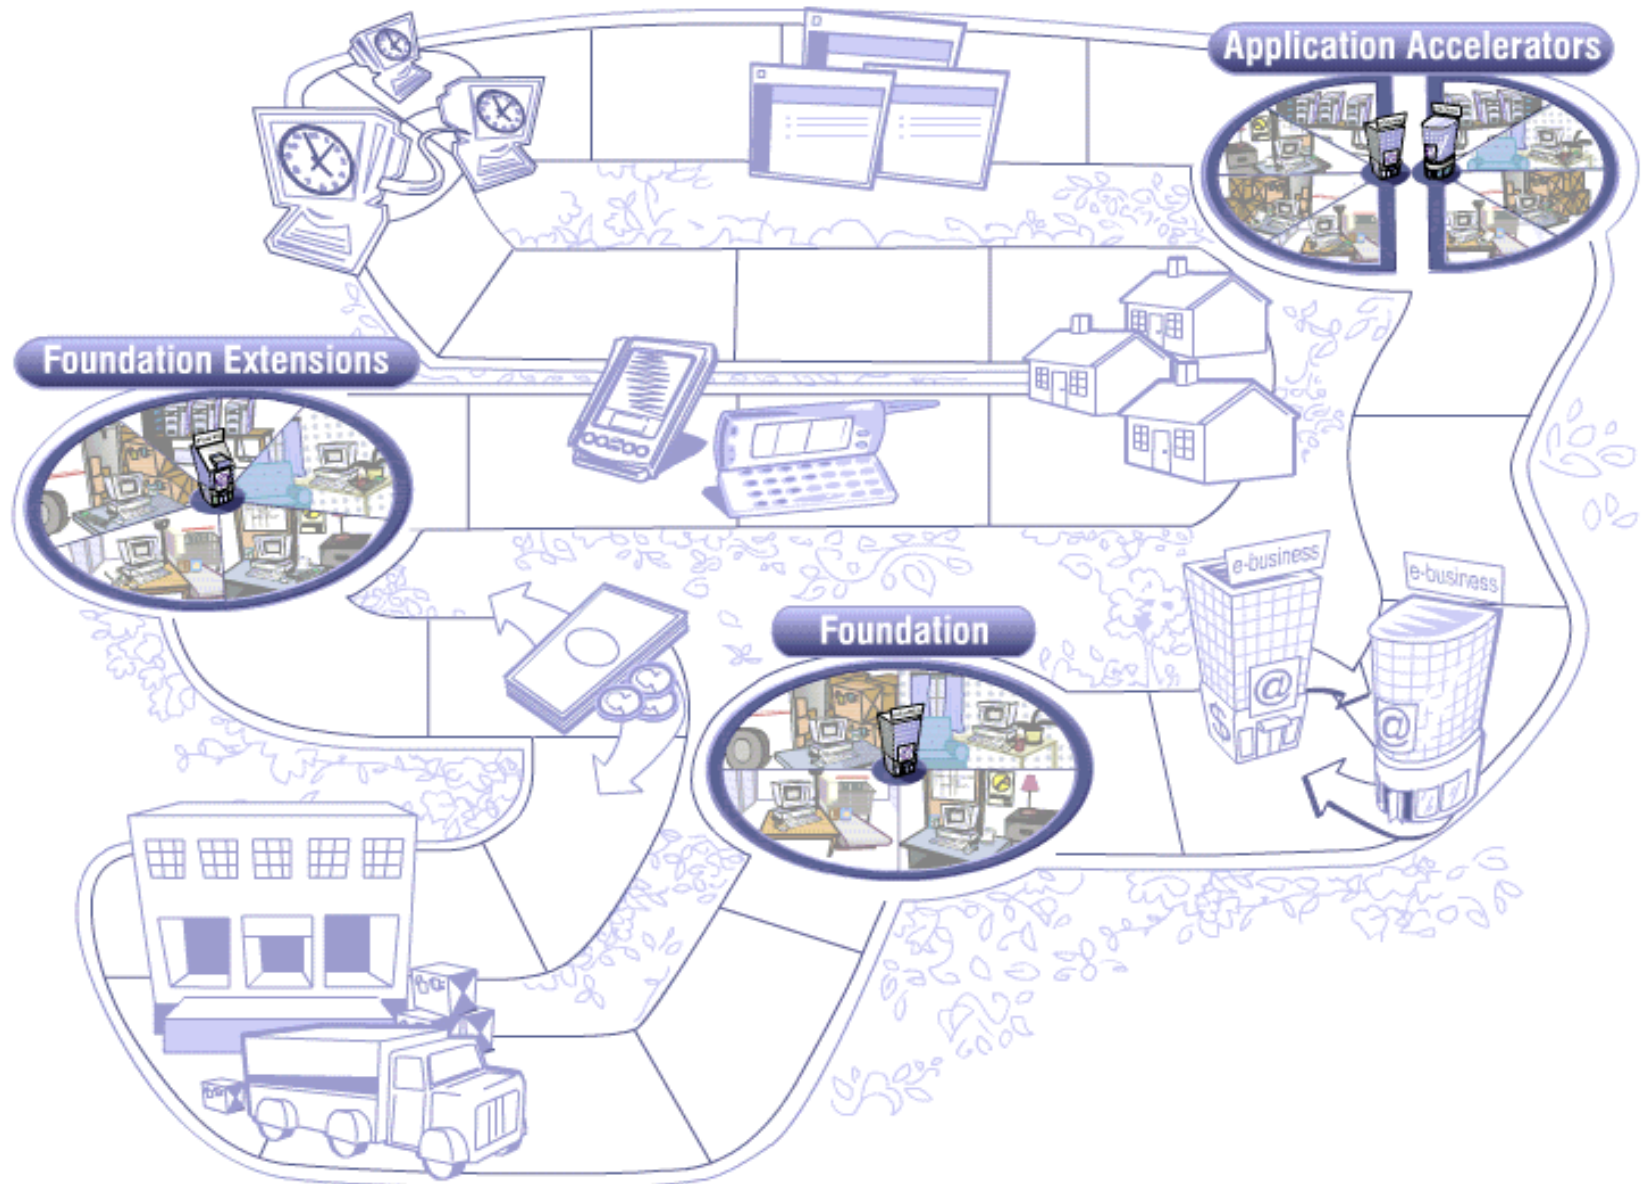

e-business software

The Road To e-Business

The difference
is WebSphere.