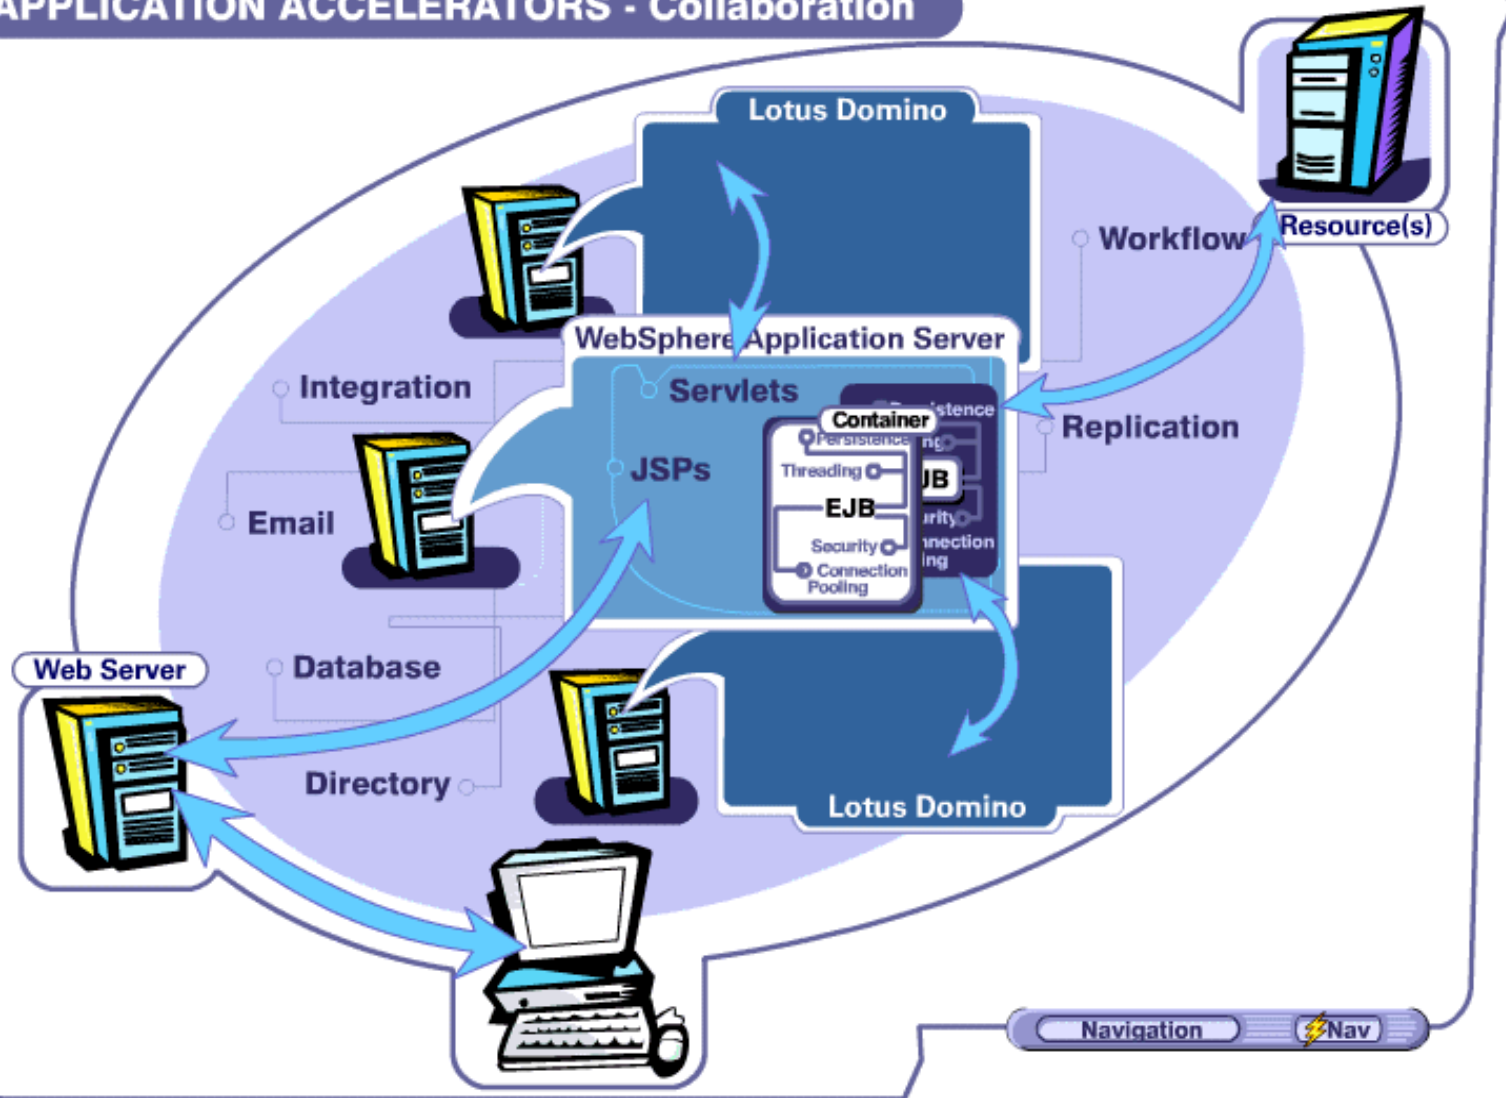

e-business software

Application Accelerators

The difference is WebSphere.

APPLICATION ACCELERATORS - Collaboration