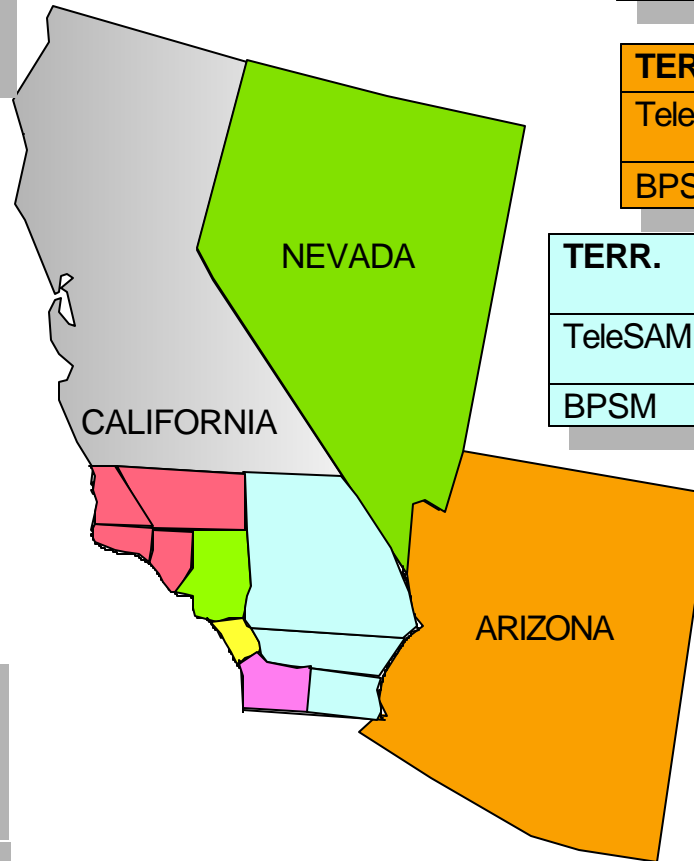

Mid Market Software Southwest:

TeleSales Mgr: Kim Wempa 906-4087

BPSM Mgr: Scott Kingston (949) 366-3188

TERR.	Ventura, Santa Barbara
TeleSAM	Fernando San Miguel 906-3179 Tanya Davis 906-5032
BPSM	Open

TERR.	Los Angeles County
TeleSAM	Louis Beltran (906-3268) Brianna Nadig 906-3495
BPSM	Nick Nunez

TERR.	Los Angeles County
TeleSAM	Louis Beltran (906-3268) Brianna Nadig 906-3495
BPSM	Ted Biadasz (925-6330)

TERR.	Los Angeles County
TeleSAM	Louis Beltran (906-3268) Brianna Nadig 906-3495
BPSM	Open

TERR	Orange County
TeleSAM	Matt Green 906-3150 Al Cheatham 906-3378
BPSM	Mark Wasserman (925-6337)

TERR	Orange County
TeleSAM	Matt Green 906-3150 Al Cheatham 906-3378
BPSM	Melissa Northam (925-6074)

TERR	Orange County
TeleSAM	Matt Green 906-3150 Al Cheatham 906-3378
BPSM	Open

TERR.	Las Vegas, NV
TeleSAM	David Greyson 906-3265 Nancy Lugo 906-3060
BPSM	Open

TERR.	Arizona
TeleSAM	David Greyson 906-3265 Nancy Lugo 906-3060
BPSM	Jim Miller (667-2305)

TERR.	Riverside, San Bernardino, Imperial Counties
TeleSAM	Fernando San Miguel 906-3179 Tanya Davis 906-5032
BPSM	Open

TERR.	San Diego
TeleSAM	Emily Welsh 906-3191 Verna Skipper 906-3537
BPSM	Sam DuRard

Please Note: To call a 906 tie line from the outside dial 972-906-, and remainder of the tie line