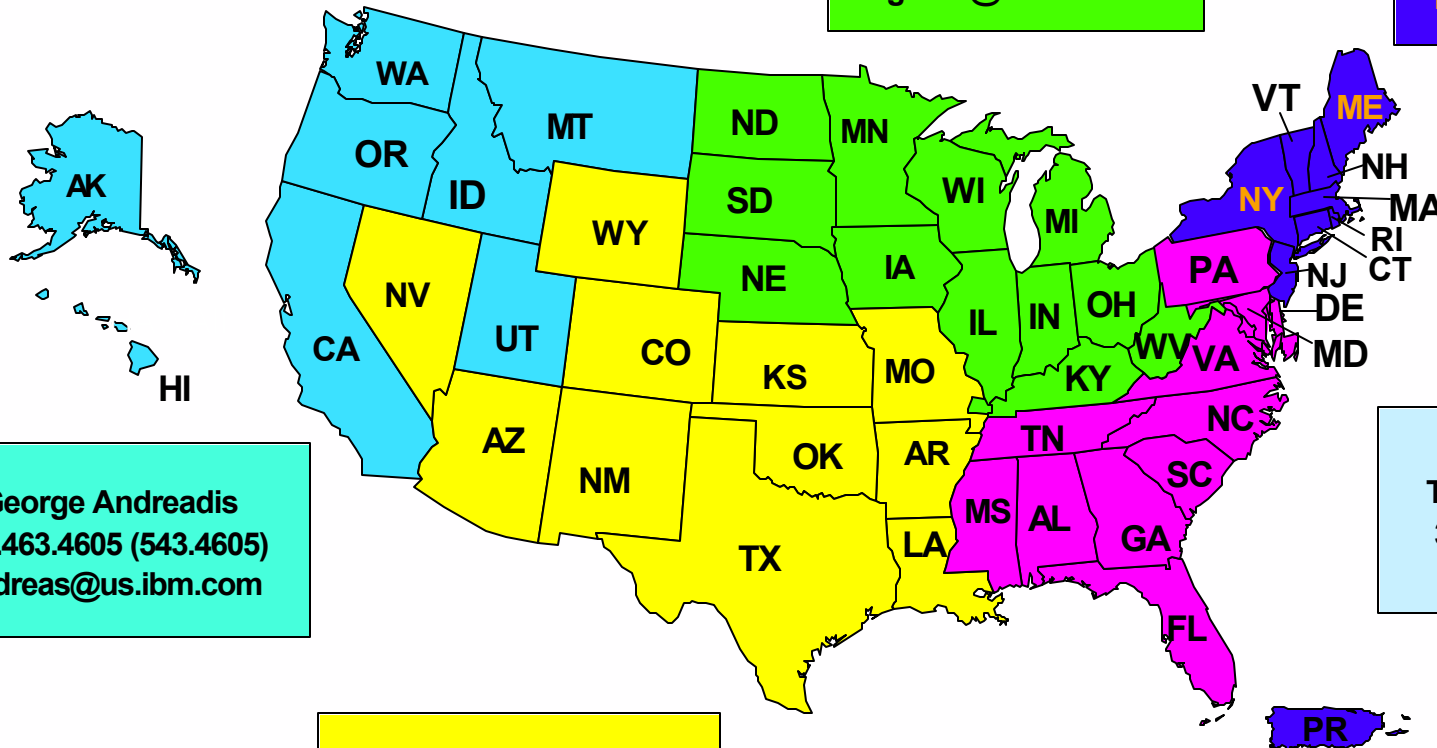

DM Partner Sales / Enablement Team Coverage

Wendy Otelsberg
Manager
818-715-1650 (544.9662)
wotelsbe@us.ibm.com

Indre Gaska
312.245.6286 (261.6286)
iigaska@us.ibm.com

Nishama Jackson
781.522.1942 (362.1942)
nishama@us.ibm.com

George Andreadis
408.463.4605 (543.4605)
andreas@us.ibm.com

Peggie Meyer
Team Lead/ Distributors
301.803.2125 (262.2125)
pemeyer@us.ibm.com

Bret Kimmel
713.940.2559 (345.2559)
bkimmel@us.ibm.com

Rick Fraser
813.290.9719
rfraser@us.ibm.com