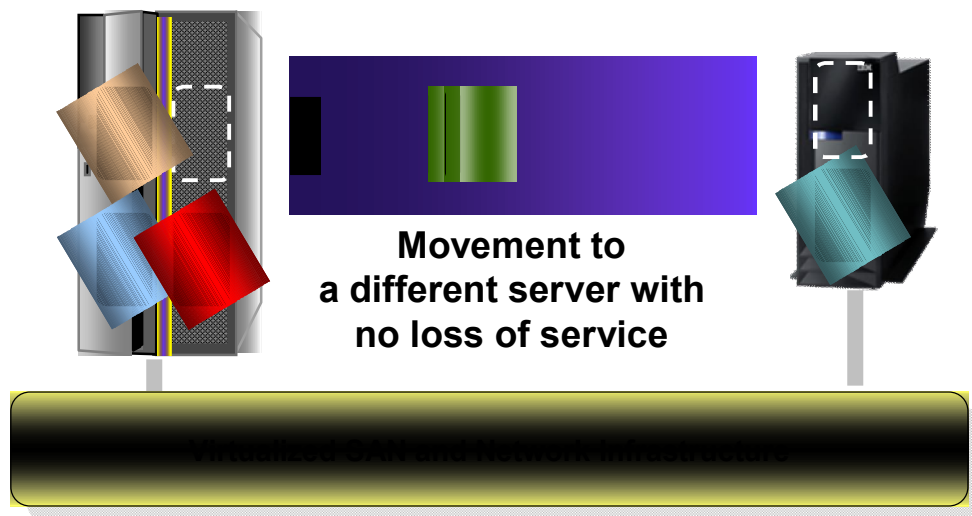

From [tp://www.sap.com/solutions/benchmark/index.epx](http://www.sap.com/solutions/benchmark/index.epx)

Results as of 7/31/2010

Information Management

IBM POWER Live Partition Mobility (LPM)

- Possibilita' di muovere una SAP application da un sistema IBM Power server ad un altro
- Nessuna interruzione del business
- Completamente supportata da SAP (SAP Note 1102760)