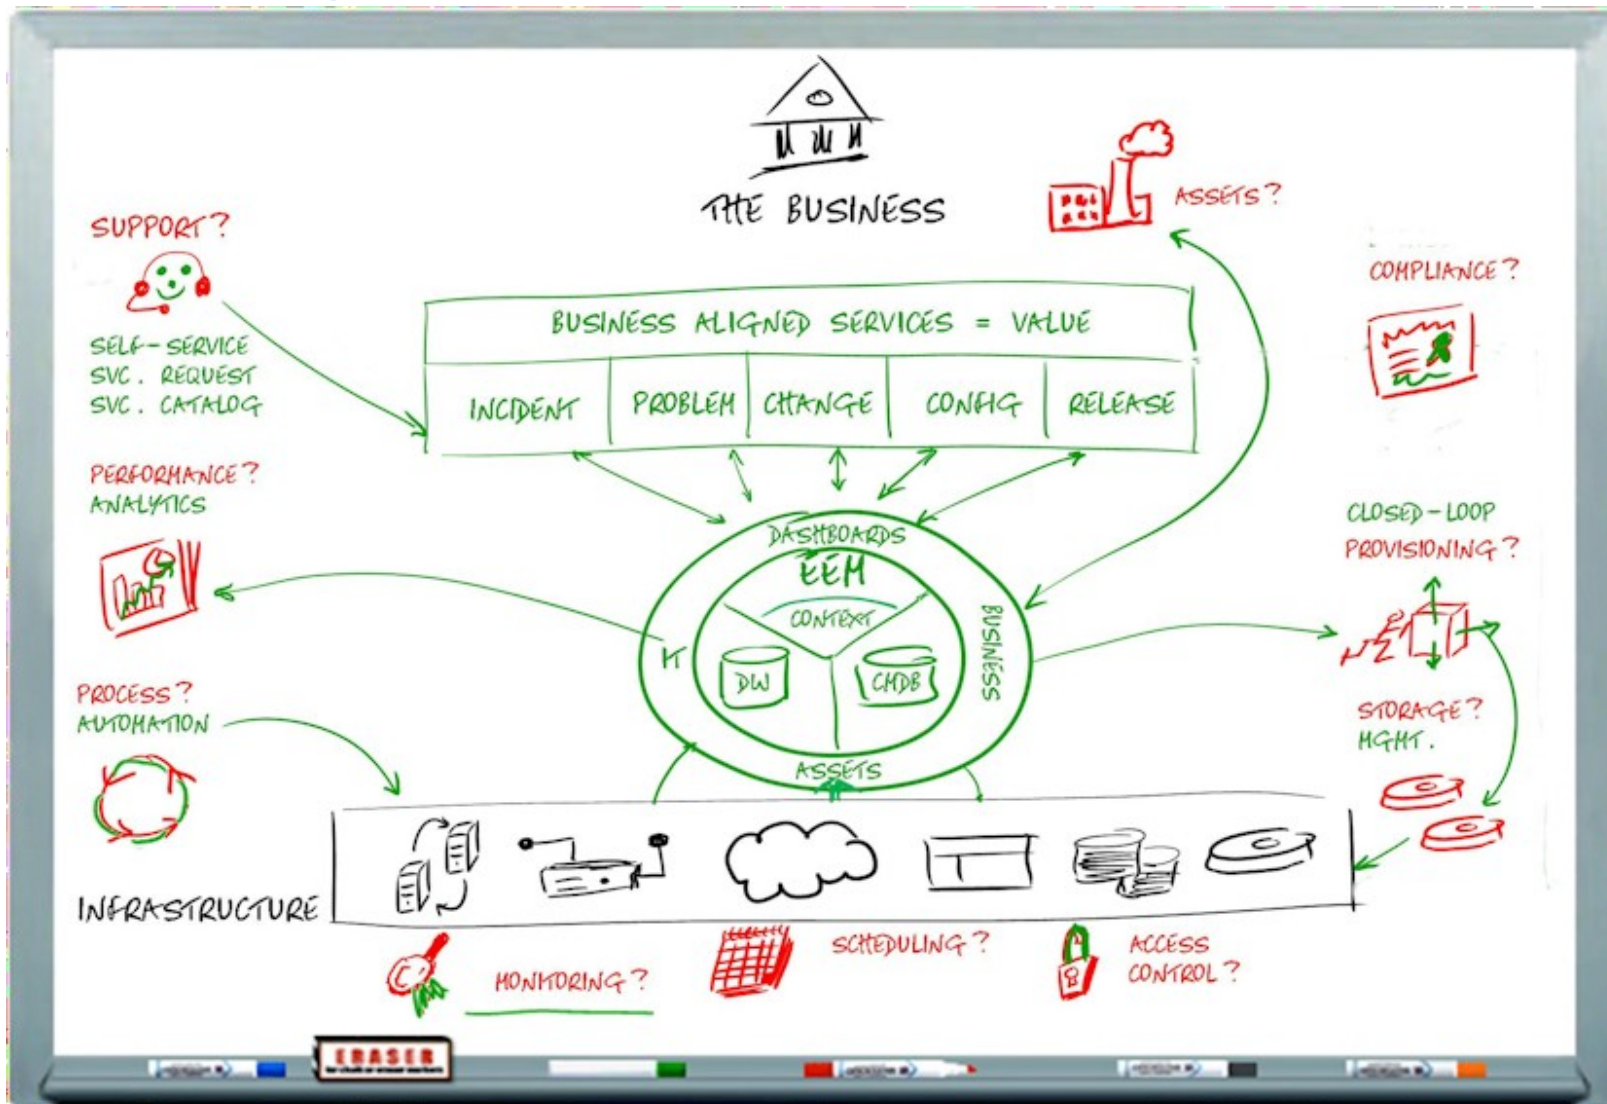

TPC
SVC
TIP
FCM

AUTOMATION

TSM
TPC
FastBack

Service Management Whiteboard

Sample Solutions

IBM Software

PCTY2010

Pulse Comes to You

MidMarket Solutions at a Glance

Director Storage Control

- For smaller clients looking for easy-to-use, scalable storage with intelligent support for their business applications
- IBM offers an integrated solution formed from extraordinary building blocks
 - Scalable Storage
 - Efficient utilization of space
 - Application-integrated data protection
 - Simple manageability
 - Transparent data migration
 - Virtualization of external disks
- For clients with IBM servers, a single point of management for both servers and storage