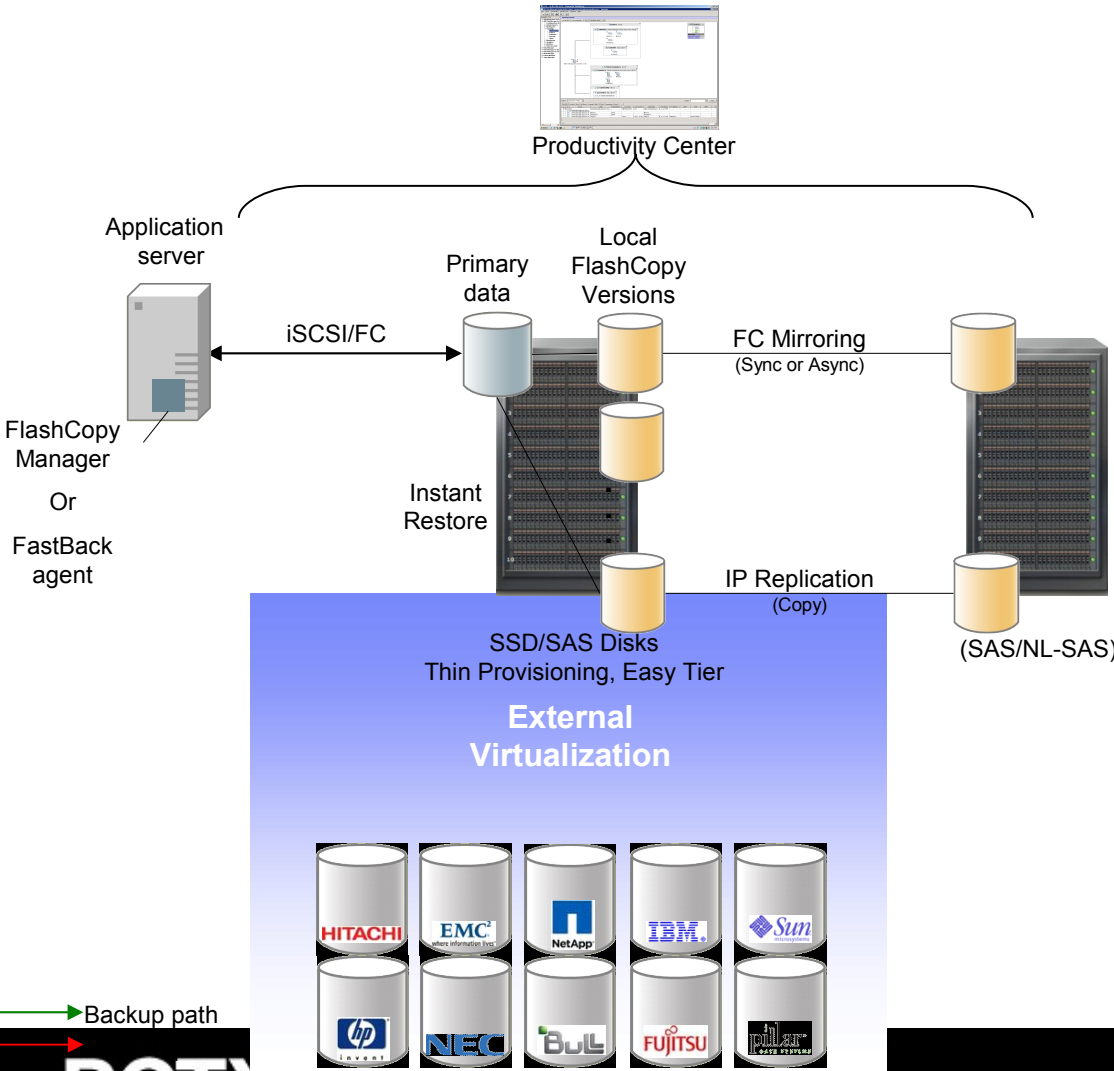

TPC
SVC
TIP
FCM

AUTOMATION

TSM
TPC
FastBack

Service Management Whiteboard

Sample Solutions

IBM Software

PCTY2010

Pulse Comes to You

MidMarket Solutions at a Glance

Director Storage Control

- For smaller clients looking for easy-to-use, scalable storage with intelligent support for their business applications
- IBM offers an integrated solution formed from extraordinary building blocks
 - Scalable Storage
 - Efficient utilization of space
 - Application-integrated data protection
 - Simple manageability
 - Transparent data migration
 - Virtualization of external disks
- For clients with IBM servers, a single point of management for both servers and storage

Enterprise Solutions at a Glance

- For larger clients looking to expand the intelligent support for their business applications across sites for disaster recovery protection
- IBM offers
 - IP Replication
 - Fibre Channel Mirroring
 - Enterprise SAN-wide Management

End 2 End Storage Management Solutions at a Glance

- For clients looking to integrate with enterprise recovery management or to extend these solutions to data not currently stored on Storwize V7000
- IBM offers
 - Application-integrated software snapshot for external data
 - Unified Recovery Management with Tivoli Storage Manager