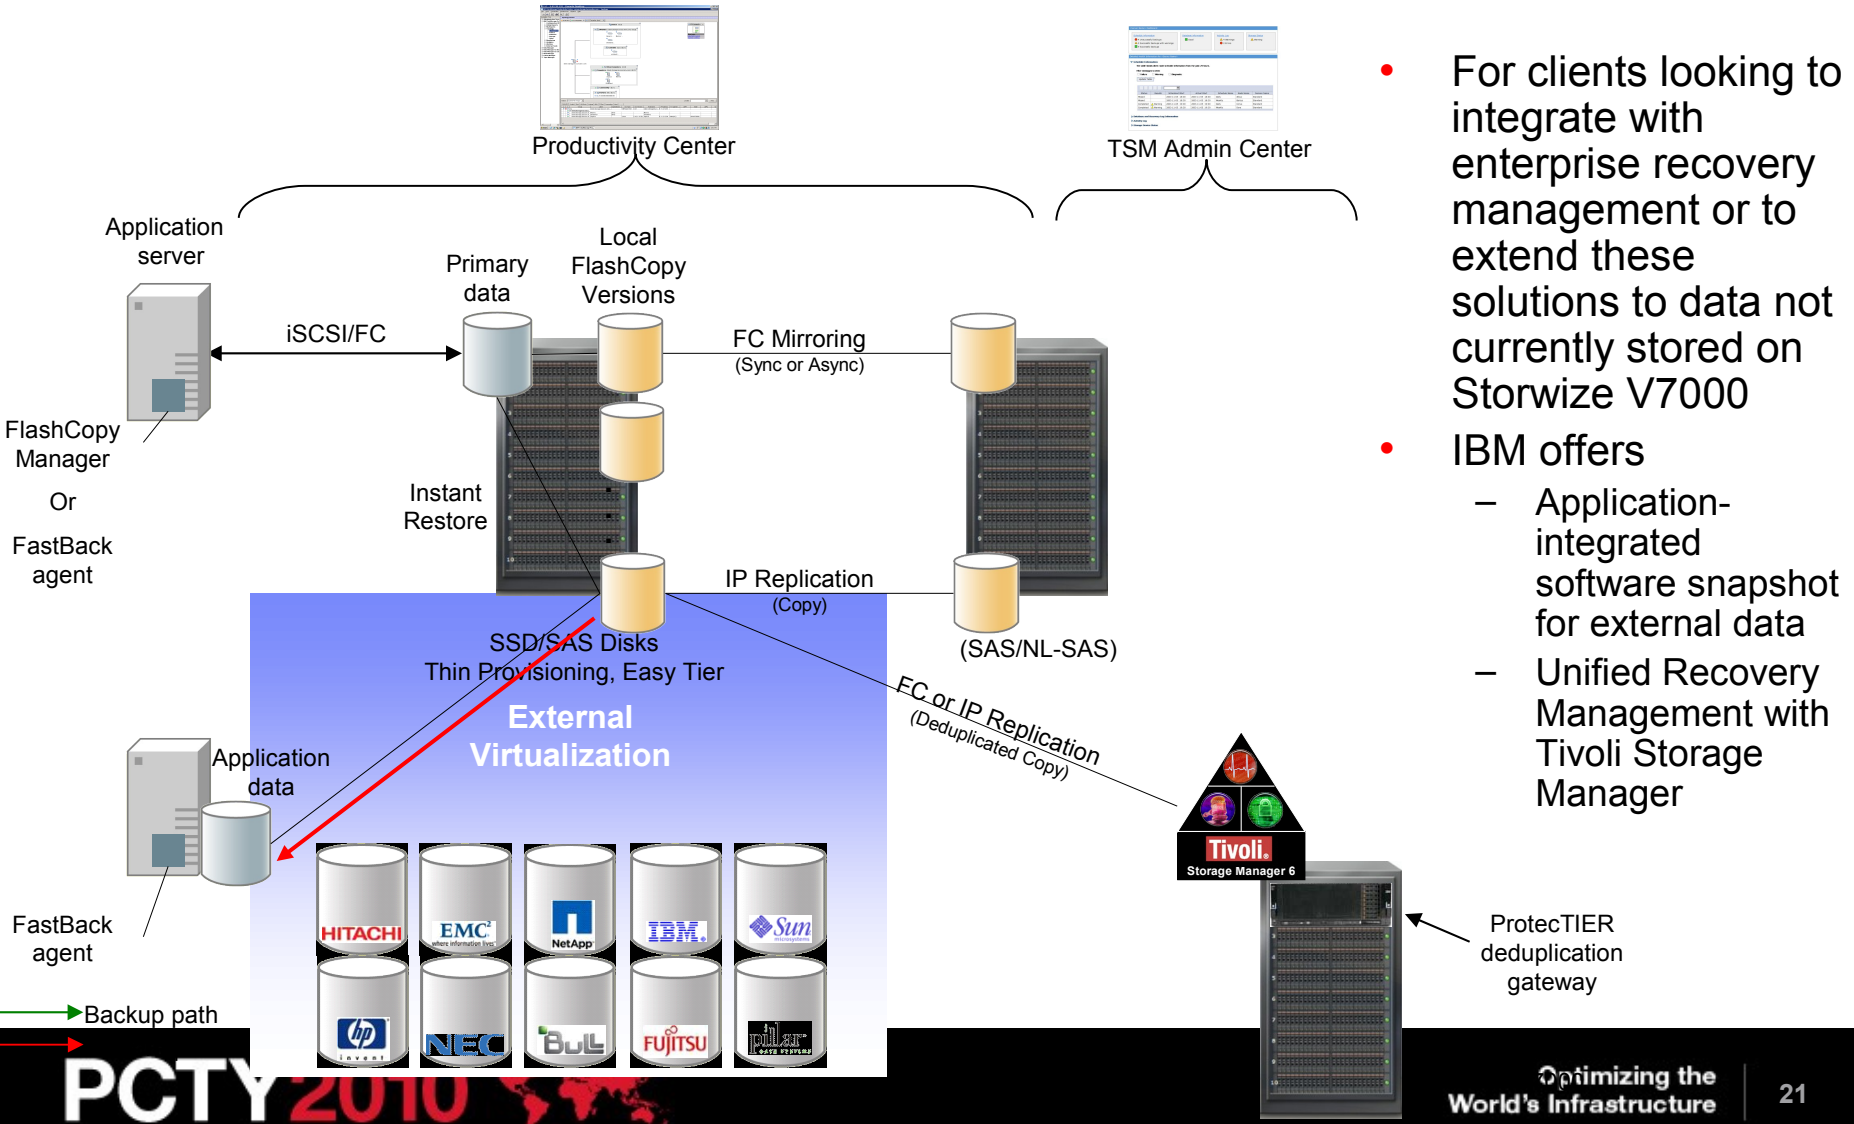

TPC
SVC
TIP
FCM

AUTOMATION

TSM
TPC
FastBack

Service Management Whiteboard

Sample Solutions

IBM Software

PCTY2010

Pulse Comes to You

MidMarket Solutions at a Glance

Director Storage Control

- For smaller clients looking for easy-to-use, scalable storage with intelligent support for their business applications
- IBM offers an integrated solution formed from extraordinary building blocks
 - Scalable Storage
 - Efficient utilization of space
 - Application-integrated data protection
 - Simple manageability
 - Transparent data migration
 - Virtualization of external disks
- For clients with IBM servers, a single point of management for both servers and storage

Enterprise Solutions at a Glance

- For larger clients looking to expand the intelligent support for their business applications across sites for disaster recovery protection
- IBM offers
 - IP Replication
 - Fibre Channel Mirroring
 - Enterprise SAN-wide Management

End 2 End Storage Management Solutions at a Glance

- For clients looking to integrate with enterprise recovery management or to extend these solutions to data not currently stored on Storwize V7000
- IBM offers
 - Application-integrated software snapshot for external data
 - Unified Recovery Management with Tivoli Storage Manager