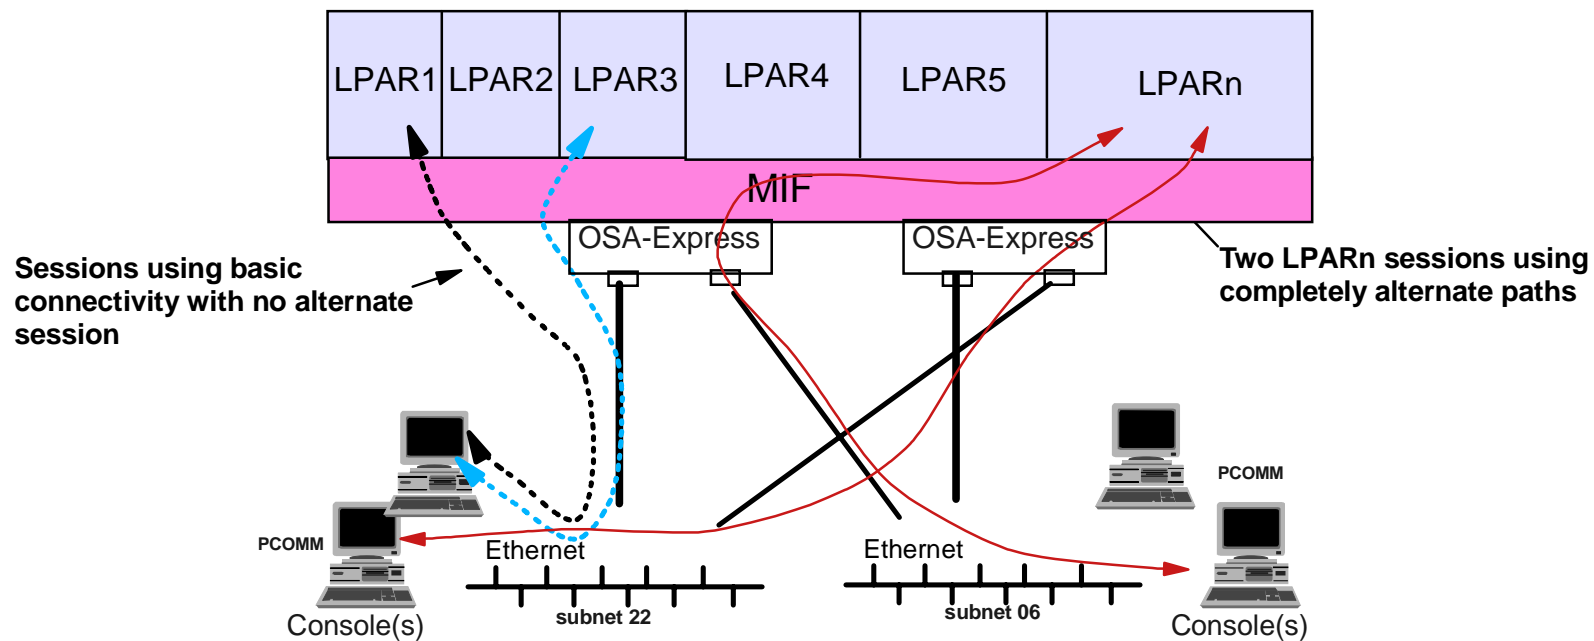

OSA-Express Integrated Console Controller

- Console controller for IBM [^] zSeries 990 and 890
 - ▶ System Console (IPL) and operations support for multiple LPARs
 - ▶ Supported servers - z990, z8xx, and later
- One or both ports on OSA-Express 1000BASE-T Ethernet
 - ▶ Shared control unit for simultaneous access to multiple LPARs via MIF
 - ▶ Each port can connect up to 120 client console sessions
- Supports Ethernet attached TN3270E consoles
 - ▶ Protocol conversion: non-SNA DFT to TN3270E
- Local and remote user session connectivity depending on user provided security and networking environment
- Can coexist in configurations using prior IBM 2074 models and older 3174 controllers

OSA-Express - Single System with Alternate Sessions

Single System with Redundancy Configuration

TPF Support

- TPF 4.1
 - ▶ Compatible
 - ▶ No TPF APARs related to OSA-ICC
- 3270 Console Support
 - ▶ Prime Cras
 - ▶ Local 3270 terminals