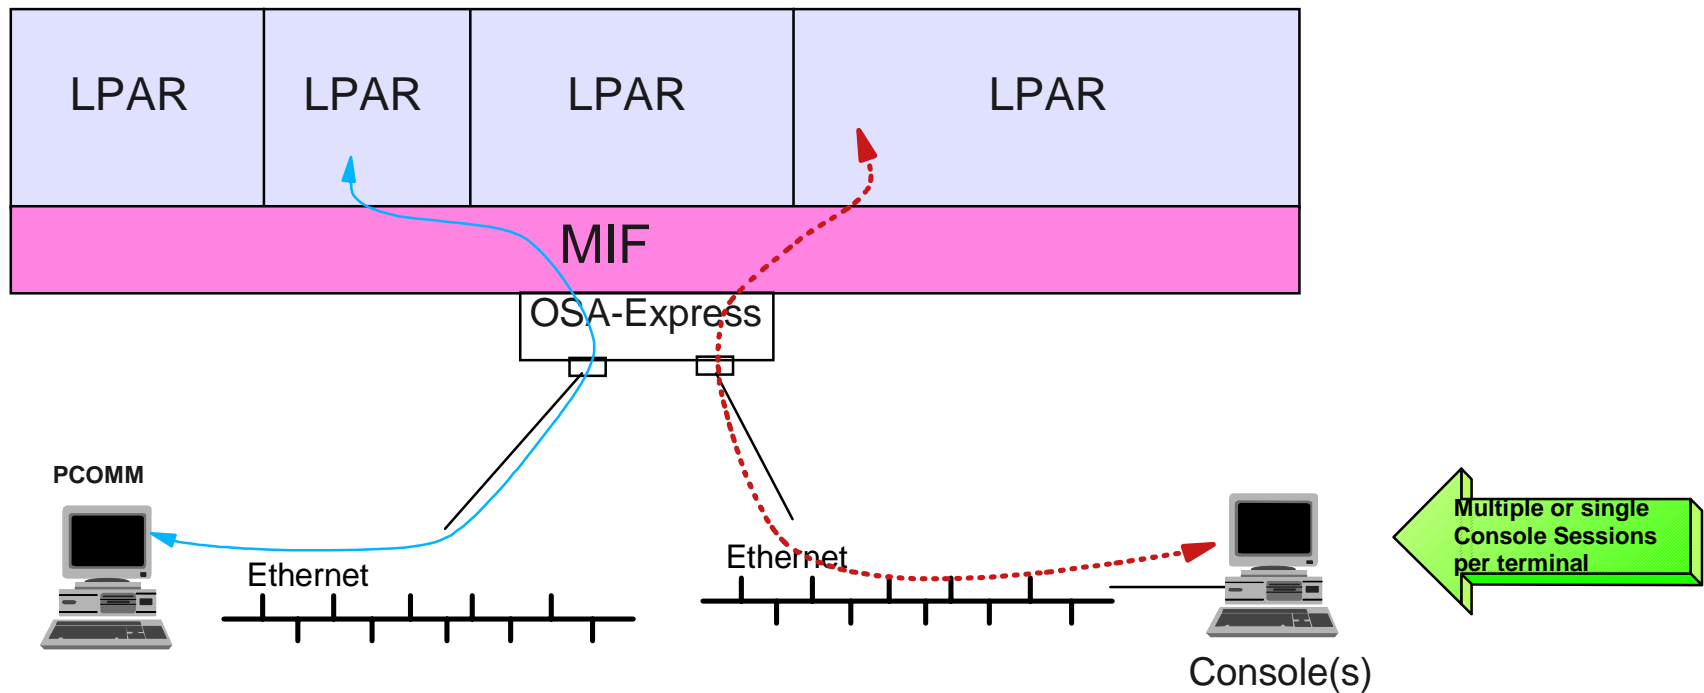

Transaction Processing Facility

OSA-Express ICC and TPF

Don Kallberg

OSA-Express ICC and TPF

Any references to future plans are for planning purposes only. IBM reserves the right to change those plans at its discretion. Any reliance on such a disclosure is solely at your own risk. IBM makes no commitment to provide additional information in the future.

OSA-Express Integrated Console Controller

- Console controller for IBM [^] zSeries 990 and 890
 - ▶ System Console (IPL) and operations support for multiple LPARs
 - ▶ Supported servers - z990, z8xx, and later
- One or both ports on OSA-Express 1000BASE-T Ethernet
 - ▶ Shared control unit for simultaneous access to multiple LPARs via MIF
 - ▶ Each port can connect up to 120 client console sessions
- Supports Ethernet attached TN3270E consoles
 - ▶ Protocol conversion: non-SNA DFT to TN3270E
- Local and remote user session connectivity depending on user provided security and networking environment
- Can coexist in configurations using prior IBM 2074 models and older 3174 controllers

OSA-Express - Single System with Alternate Sessions

Single System with Redundancy Configuration

TPF Support

- TPF 4.1
 - ▶ Compatible
 - ▶ No TPF APARs related to OSA-ICC
- 3270 Console Support
 - ▶ Prime Cras
 - ▶ Local 3270 terminals