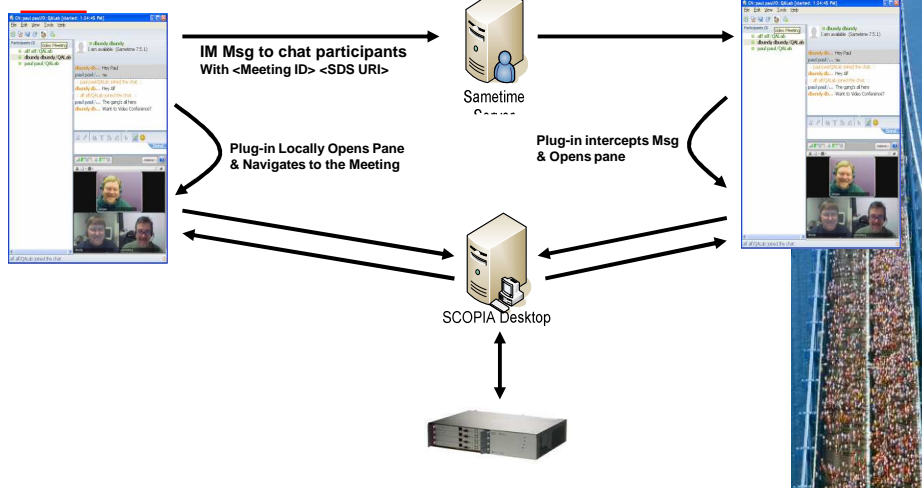

How Does it Work – Call flows

Meeting Originator

Meeting Participant

IBM Lotusphere Paris - 26 Mars 2009

Thank You!
nicolas@radvision.com

Web resources:

<http://www.radvision.com/Corporate/PressCenter/2009/19jan2009_hd_sametime.htm>
<http://www.radvision.com/Products/Desktop/TrySCOPIADesktop>
<http://www.radvision.com/NR/rdonlyres/B61E0676-8F1E-48BF-9FC0-C4513D8AAFE3/0/SCOPIAforIBMLotus.pdf>

IBM Lotusphere Paris - 26 Mars 2009