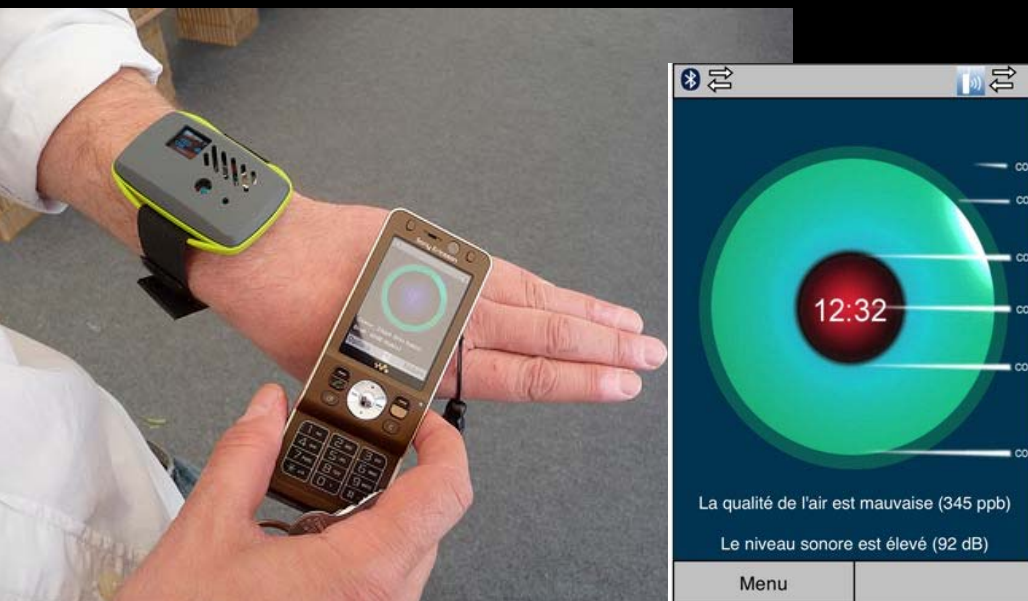

Personal Services

- News
- Entertainment
- Banking
- Government
- Utilities

Vehicle to Vehicle

Dealer

Tolling

Electric Vehicle/
Hybrid Charging

GPS

Vehicle to Roadside

Cities 2.0

- Multiply the number of urban environmental sensors by 1,000
- Promote people's participation in building sustainable cities
- Encourage other sensor networks to share their data
- Facilitate the emergence of new knowledge, new services, more informed decisions, new discussions...
- The watch measures Ozone (O₃), Noise every few seconds. It carries a GPS and a Bluetooth chip.
- The phone displays the information in a graphic way (the "Eye").
- It transmits the data to the CityPulse platform.