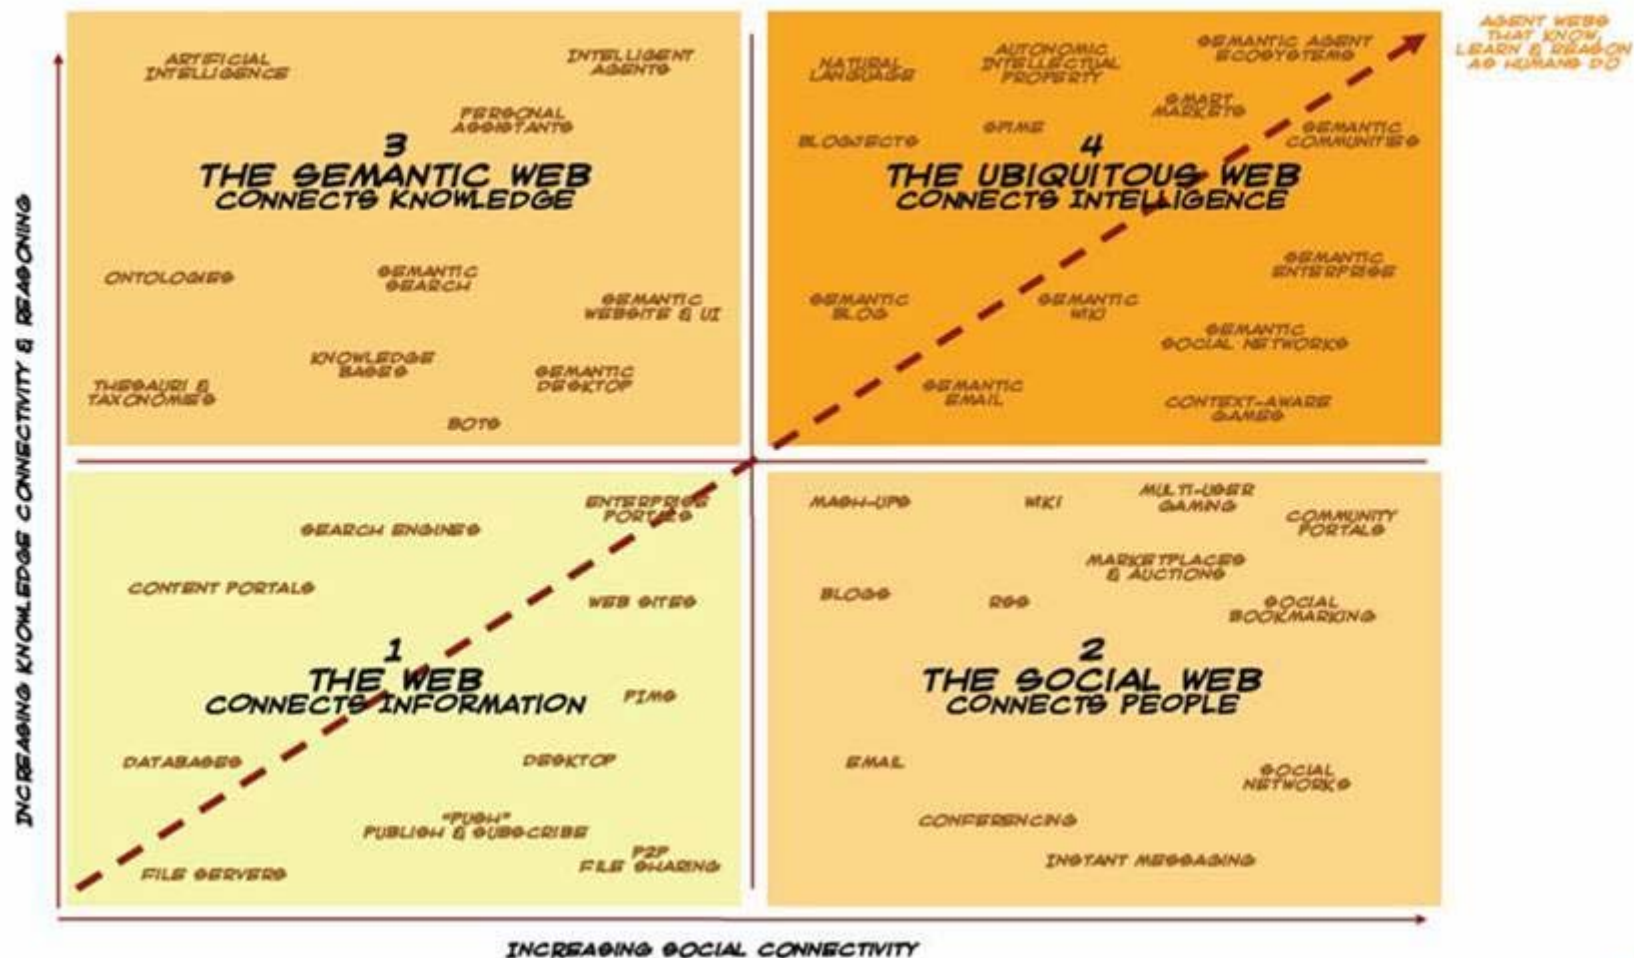

Instrumented

Interconnected

Intelligent

The internet of things

What is the evolution of the internet to 2020?

SOURCE: MONA SPINIC, GADAR NETWORKS; JOHN BIRDAK, DEZIR; & MILES SMITH, PRODUCTION

Car2Car

WiFi is coming to the fast lane as European automakers like DaimlerChrysler make progress on in-car networking systems designed to make driving safer. Cars equipped with the system can relay information about temperature, road conditions, fog, or road obstructions to vehicles within 500m, warning other drivers about problems so that they can take corrective actions. This project uses existing vehicle sensors such as the anti-lock braking system, electronic stability control, thermometer, or navigation system to detect black ice and road problems, and it can integrate with in-car radar and collision systems to report the location of road obstacles or disabled vehicles.

Mobile Access to Medical Images

Merge Healthcare

“We rely on Synergy and Change to manage the complexity of the software and to ensure that our global development teams operate as one, for the best result to our customers. This software from IBM is part of our livelihood; it's our DNA.”