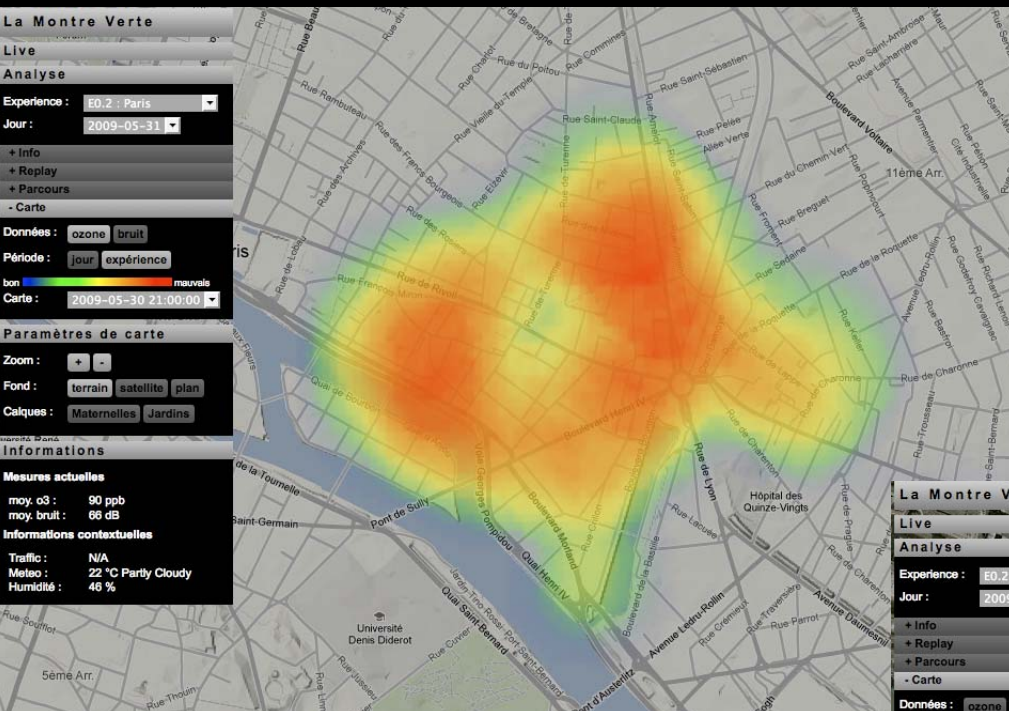

The collective maps

Ozone