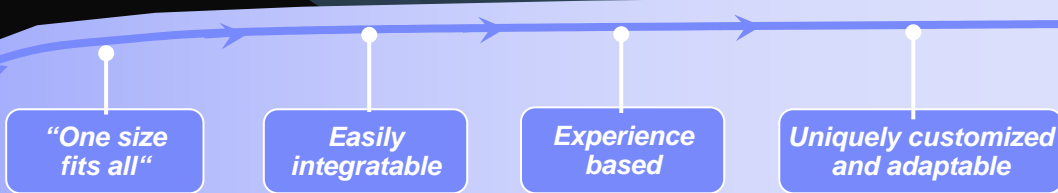

Products Are Getting Smarter Every Time We Look *Sometimes in Ways We Can't Even See*

Products are getting increasingly smarter to meet more demanding and **unique** needs of their customers

- Demand for more customizable products unique to the needs of individual people or businesses
- Customer desire to better integrate into multi-product 'experiences' or workflows
- Leverage of information and environmental conditions to achieve desired outcomes
- Improved use of scarce resources such as time, energy and money

Evolution of Customer Product Expectations