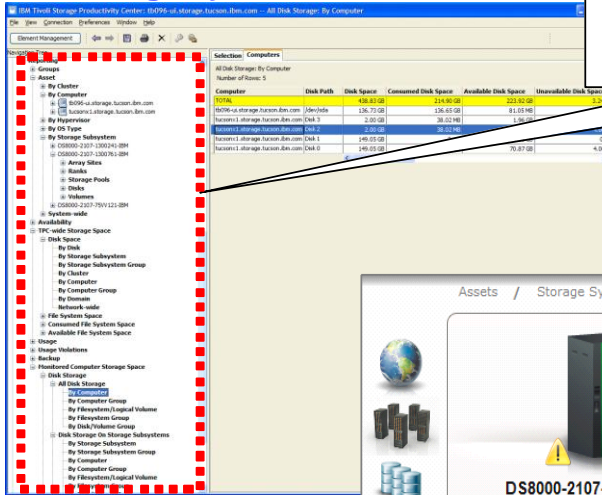

Information Lifecycle Management

TPC V5.1 – Server Operating Systems

AIX

AIX V 6.1 and 7.1

Linux

Red Hat Advanced 5 and 6

Windows

Windows 2008 and 2008 R2

VMware ESX ESXi 3.0.x, 3.5.x, 4.0.x, and 4.1.x

Red Hat Advanced 5 and 6

Windows 2008

Windows 2008 R2

Tivoli Storage Productivity Center 5.1 – Installation

GUI Before & After Example: Servers for IBM DS8000

Legacy GUI...

Complex text-based navigation. User needs to hunt through multiple pages to find internal and external resources.

TPC GUI will have same look and feel as other IBM storage offerings such as XIV and Storwize V7000