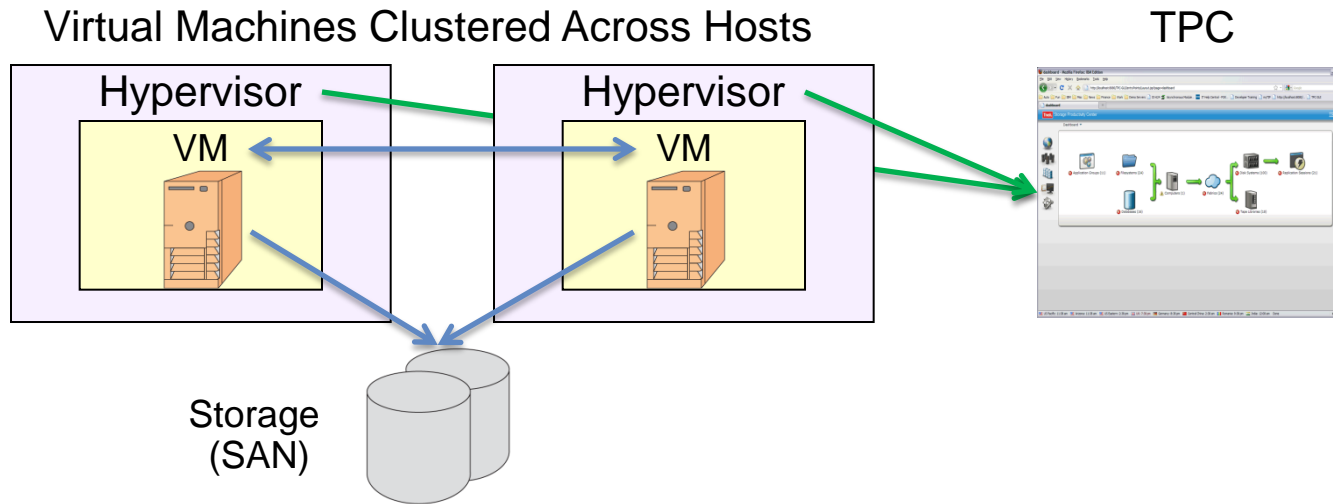

Virtual Server Management Enhancements

What this is:

- Correlates shared storage attached to multiple hosts in a cluster
- Improved accurate reporting for ESX server / VM guests on total, free, and used capacity
- Datapath Explorer (ESX-to-Storage) supported

Benefit to you:

- Avoid double counting storage capacity in TPC reporting on VMware
- Associates storage not only with individual VMs, Hypervisors but also the cluster
- VMotion awareness