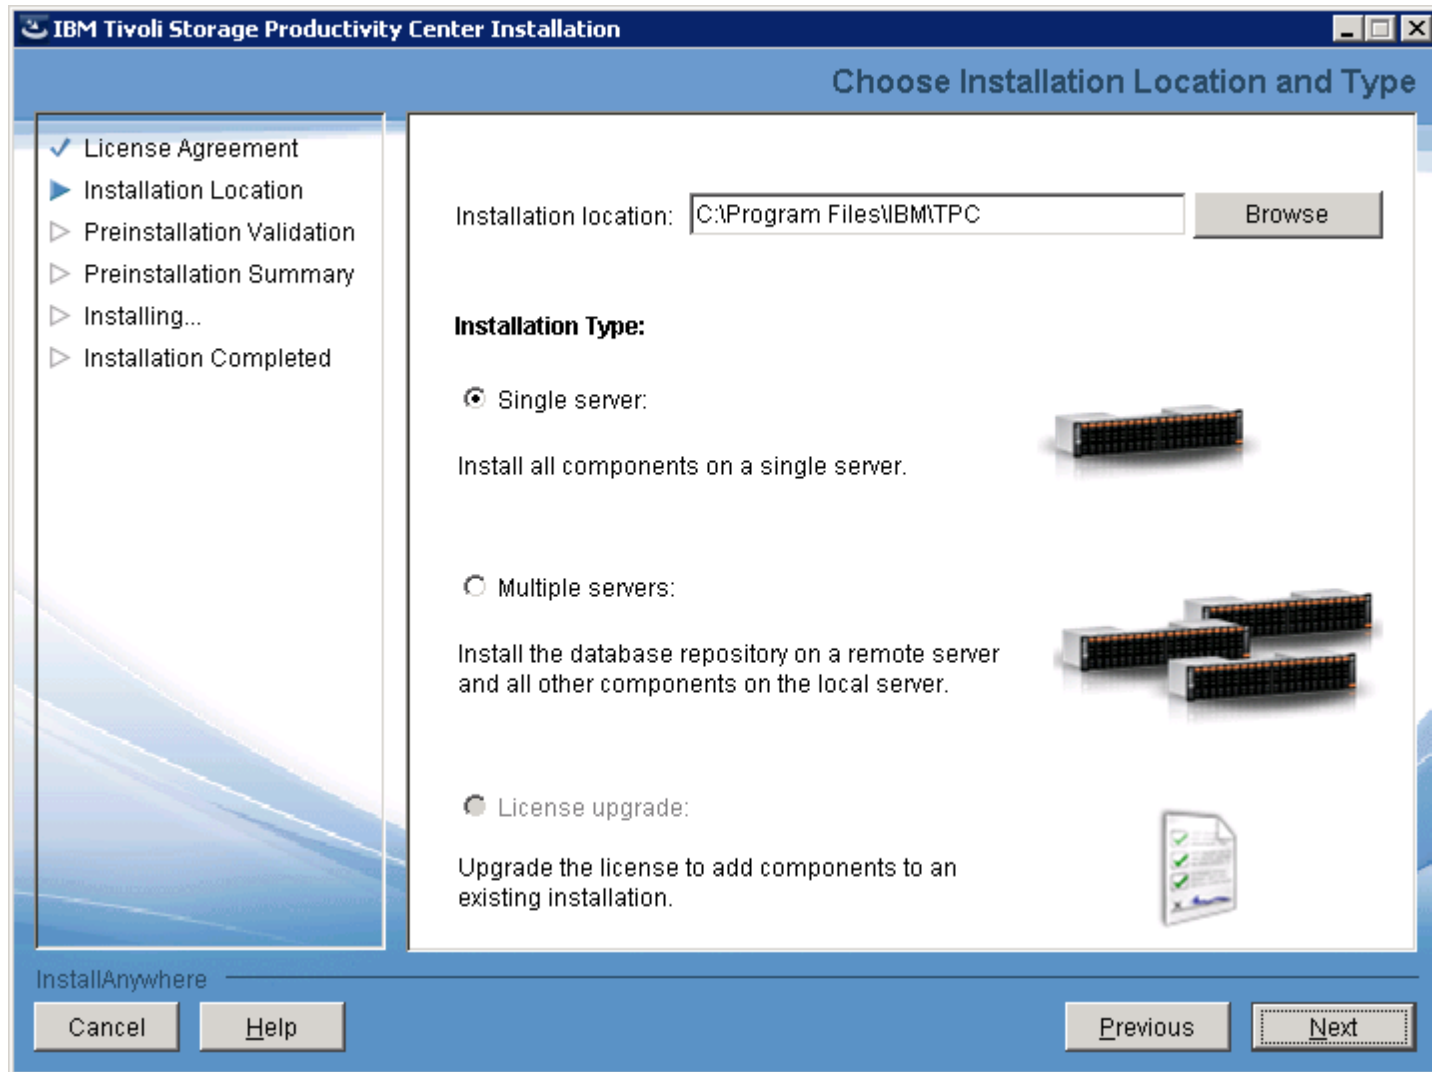

Tivoli Storage Productivity Center 5.1 – Installation