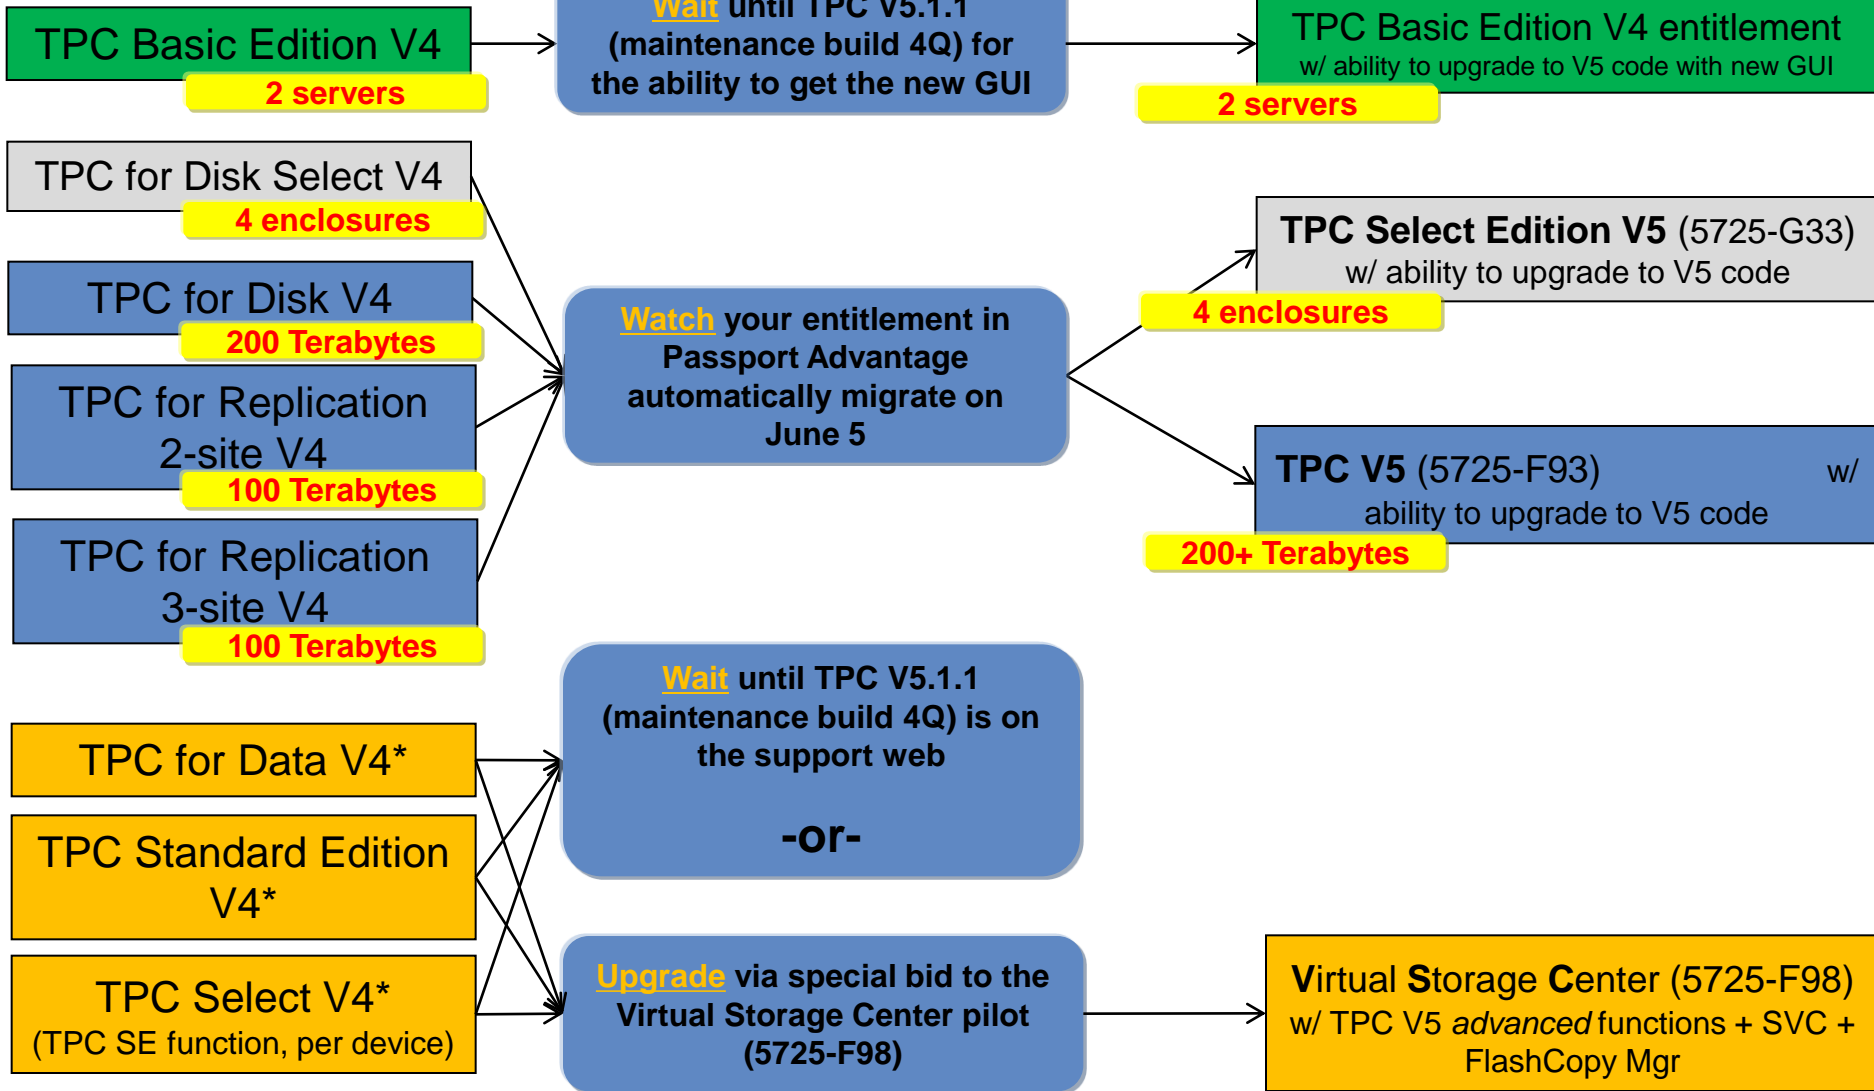

If today I have...

What do I do?

Then I'll end up with...

* These offerings will continue to be sold in all ordering systems until further notice