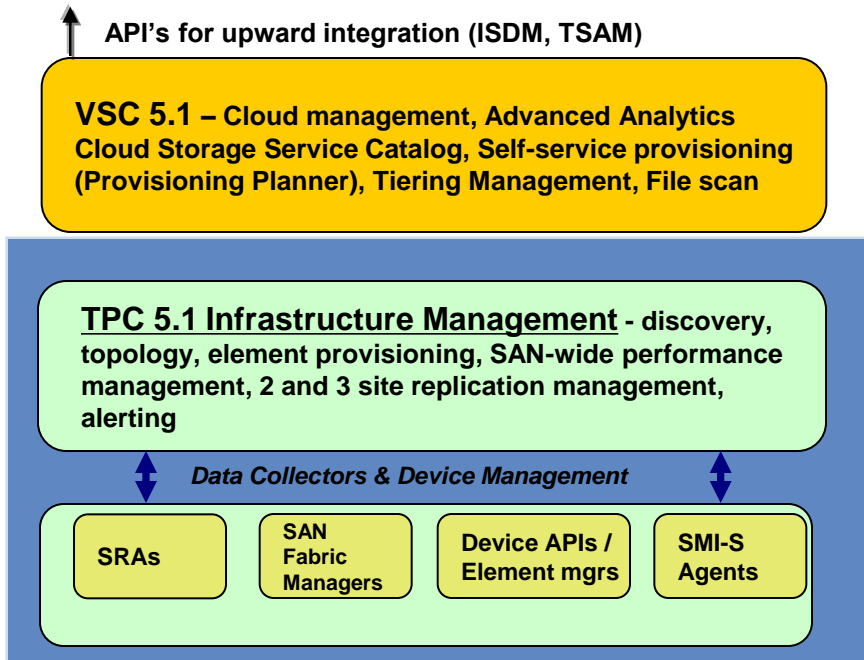

- [Go To...](#) >>

- [Glossary](#)

Tivoli Storage Productivity Center 5.1

Packaging und Lizenzierung

Volkmar Priess

Simplified Packaging ...

What this is:

- New packaging to dramatically simplify the offering
- Two-tiered model: Base tier for storage infrastructure management, higher tier for automated storage cloud and advanced analytics
- Current TPC Basic Edition, TPC for Disk, TPC for Replication, and TPC for Disk Select map to TPC 5.1; Advanced analytics and automation in VSC 5.1