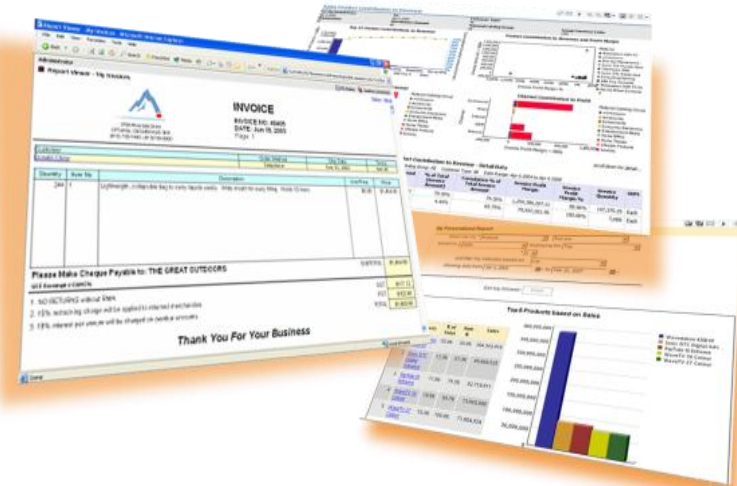

Tivoli Storage Productivity Center 5.1 – Reporting

Cognos based Reporting

Markus Standau

Enhanced TPC V5.1 Reporting

What this is

- Better reporting and analytics with no additional cost via integration with Cognos reporting & modeling
- Data abstraction and Ad-Hoc reporting makes it easy for customers to create high quality reports and charts
- Focus on data modeling and provide some out-of-the-box reporting

Benefit to you:

- Makes report creation and customization simple
- Quicker time to value with out-of-the-box reports
- Novice users can rapidly create reports with intuitive drag & drop function
- Easy drill up/drill down for both reporting and charting
- Reports can be generated on schedule or on demand in multiple distribution formats (email, etc.)