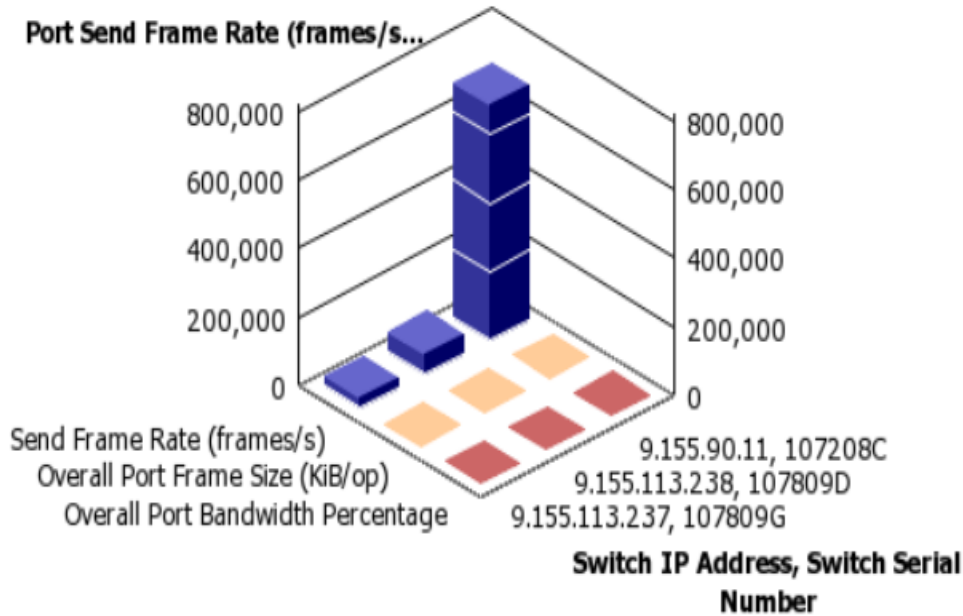

Cognos Query Studio - Create Basic Report (2)

Performance

- Time
- Storage System Metrics
- Storage Virtualizer Metrics
- Switch Metrics
  - Switch Data
    - Switch
      - Switch Logical Name
      - Component Properties
      - Status Information
      - Vendor, Model and Device
      - Switch Sample Data
    - Time
    - Switch Metrics
      - Port Send Frame Rate
      - Port Receive Frame Rate
      - Total Port Frame Rate
      - Port Send Data Rate (
      - Port Receive Data Rate
      - Total Port Data Rate (

Switch IP Address	Switch Serial Number	Port Send Frame Rate (frames/s)	Overall Port Frame Size (KiB/op)	Overall Port Bandwidth Percentage
9.155.113.237	107809G	29,086.83	0.15	0.08%
9.155.113.238	107809D	58,161.03	0.16	0.07%
9.155.90.11	107208C	683,357.42	0.14	0.17%
Summary		234,656.53	0.15	0.10%