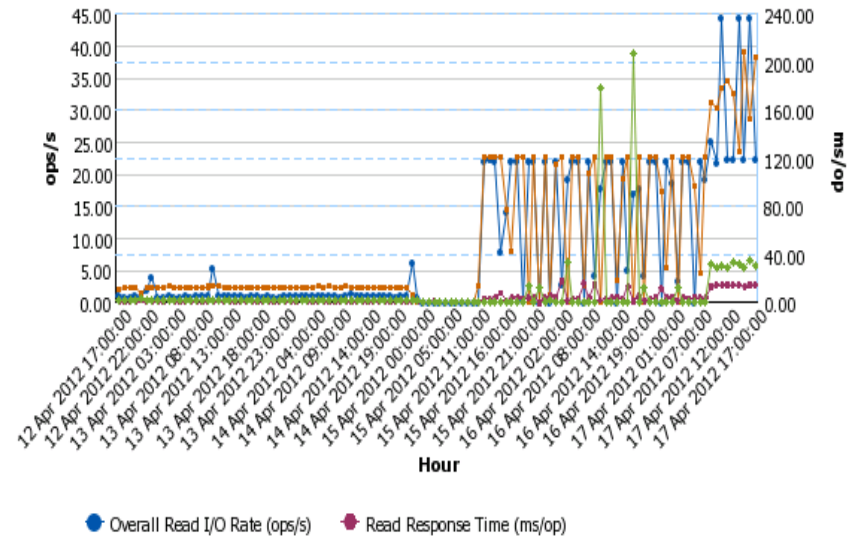

Read and Write I/O Rates and Response Times