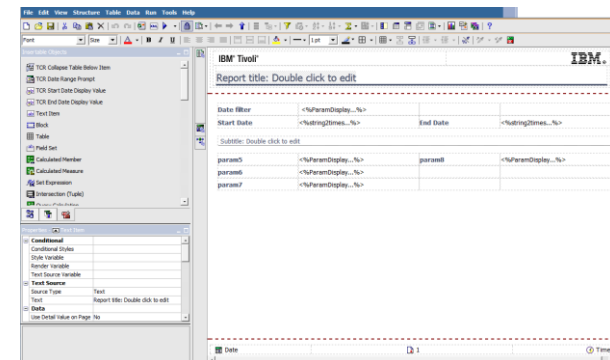

Design a report

- Opens Cognos Report Studio
- Modify or design new reports with more options