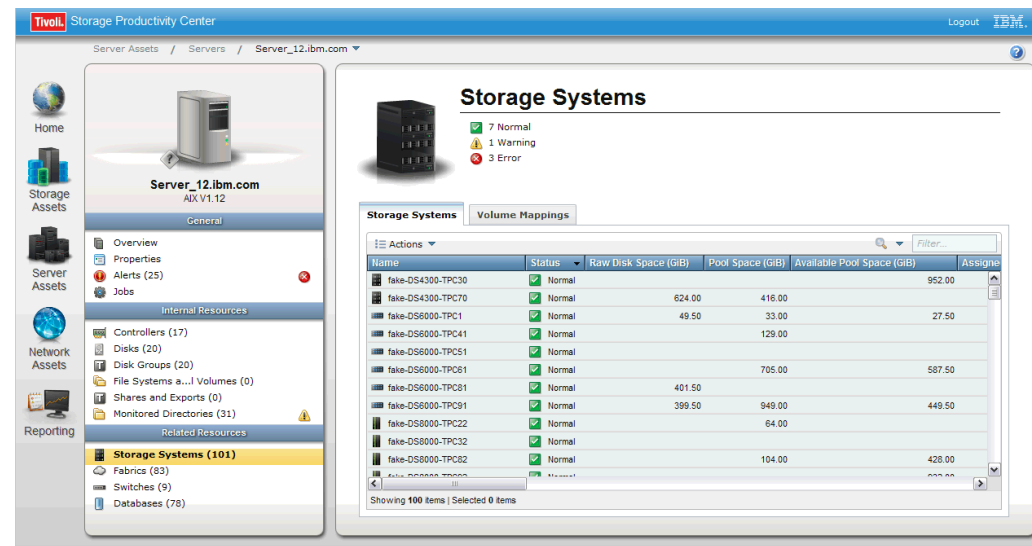

zur Ankündigung ...

Tivoli Storage Productivity Center Version 5.1

Hartmut Bohnacker
Markus Standau
Volkmar Priess

05.06.2012

Agenda

- TPC 5.1 “What’s new” – Überblick Hartmut Bohnacker
- TPC 5.1 Erweiterungen im Einzelnen
- TPC 5.1 Neues TPC Web-GUI

- TPC 5.1 Reporting Markus Standau

- TPC 5.1 Packaging und Lizenzierung Volkmar Priess

TPC 5.1 Highlights - Announcement: June 4th, eGA: June 15th

- Fully integrated & Web-based GUI
 - Based on Storwize/XIV success
- TCR/Cognos-based Reporting & Analytics
- Enhanced management for virtual environments
- Tiered Storage Optimization (first step)
- Integrated Installer
- Simplified packaging