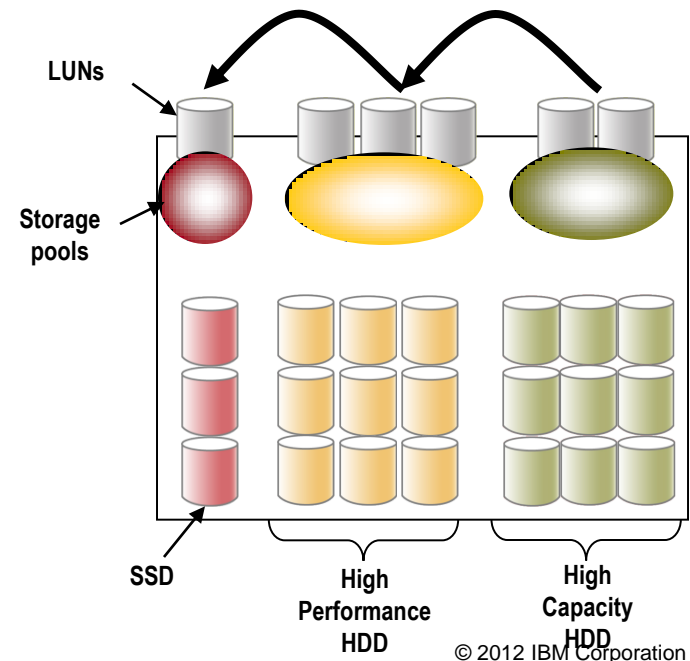

Tiered Storage Optimization

What this is:

- Integration with existing storage optimizer and storage tiering reporting; policy-driven ILM leveraging virtualization technology to provide recommendations for storage re-location
- Developed by IBM Research and has been deployed in IBM GTS to manage storage assets

Benefit to you:

- Provides recommendations for workload migration based on user defined policy based on file system level data, performance and capacity utilization
- Ensures only highest performing workloads are allocated to most expensive storage
- Enterprise wide datacenter storage tiering solution complementary to Easy Tier technology

Information Lifecycle Management