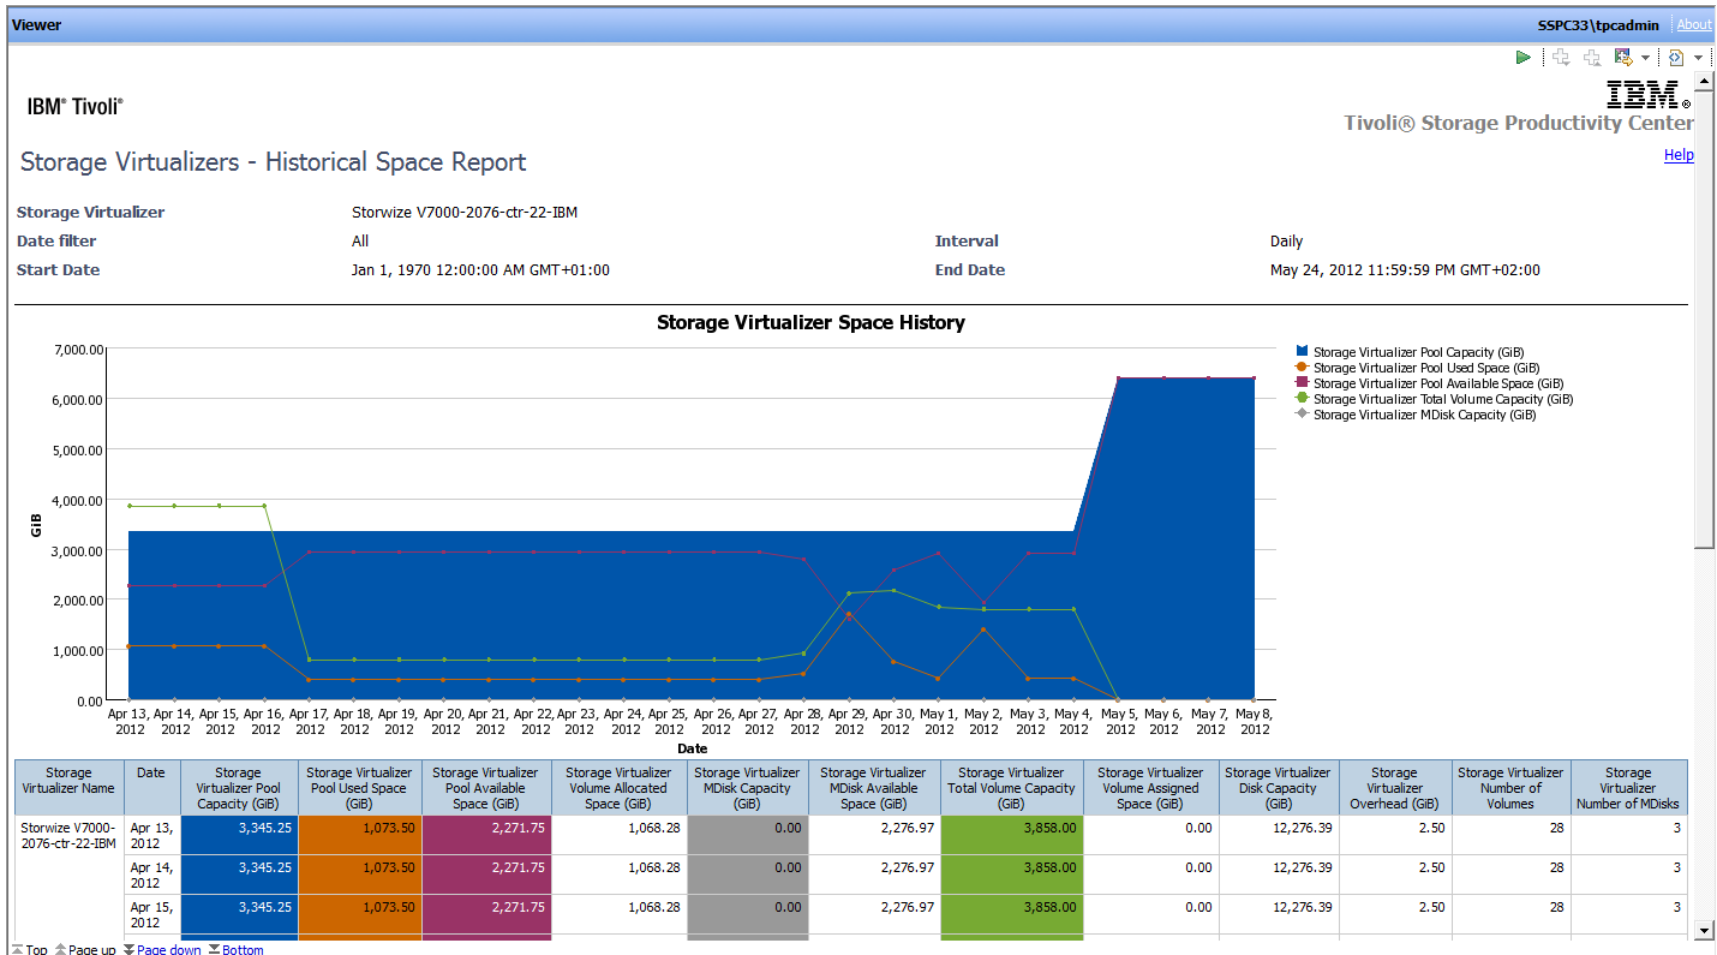

Example of a modified report