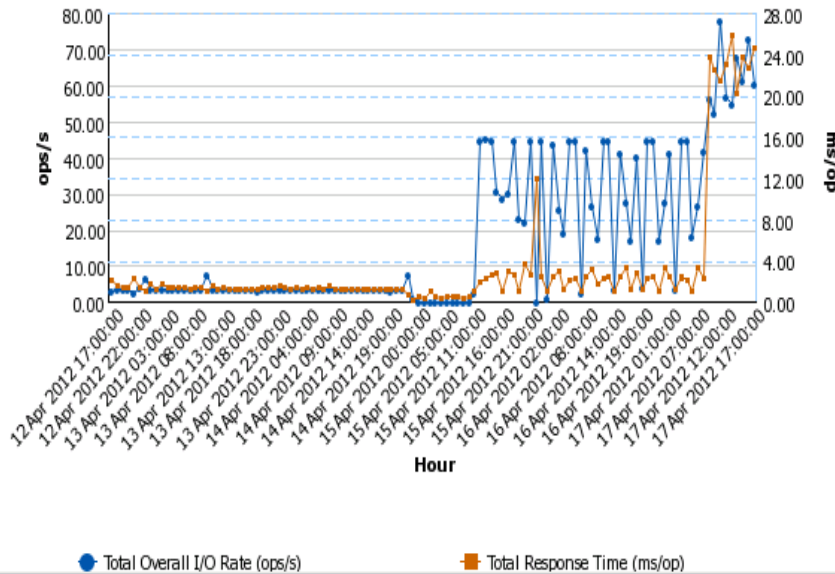

Predefined Report - Storage Virtualizer Details

Viewer - Storage Virtualizer - Details Report

SSPC33\tpcadm51

Keep this version | Add this report

Storage Virtualizer - Details Report

Storage Virtualizer: Storwize V7000-2076-V7000 Unified 1-IBM
Date filter: All
Start Date: 1 Jan 1970 00:00:00 GMT+01:00

Interval: Hourly
End Date: 17 Apr 2012 23:59:59 GMT+02:00

Total I/O Rates and Response Times