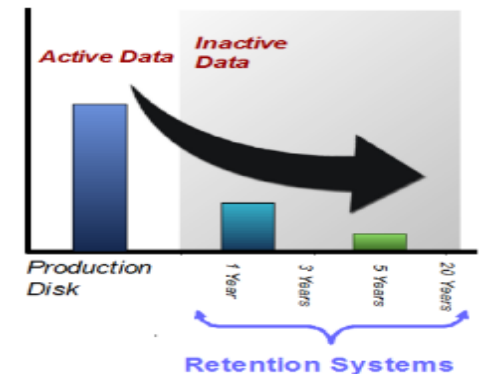

Tiered Storage Optimization

What this is:

- Integration with existing storage optimizer and storage tiering reporting; policy-driven ILM leveraging virtualization technology to provide recommendations for storage re-location
- Developed by IBM Research and has been deployed in IBM GTS to manage storage assets

Benefit to you:

- Provides recommendations for workload migration based on user defined policy based on file system level data, performance and capacity utilization
- Ensures only highest performing workloads are allocated to most expensive storage
- Enterprise wide datacenter storage tiering solution complementary to Easy Tier technology

Information Lifecycle Management