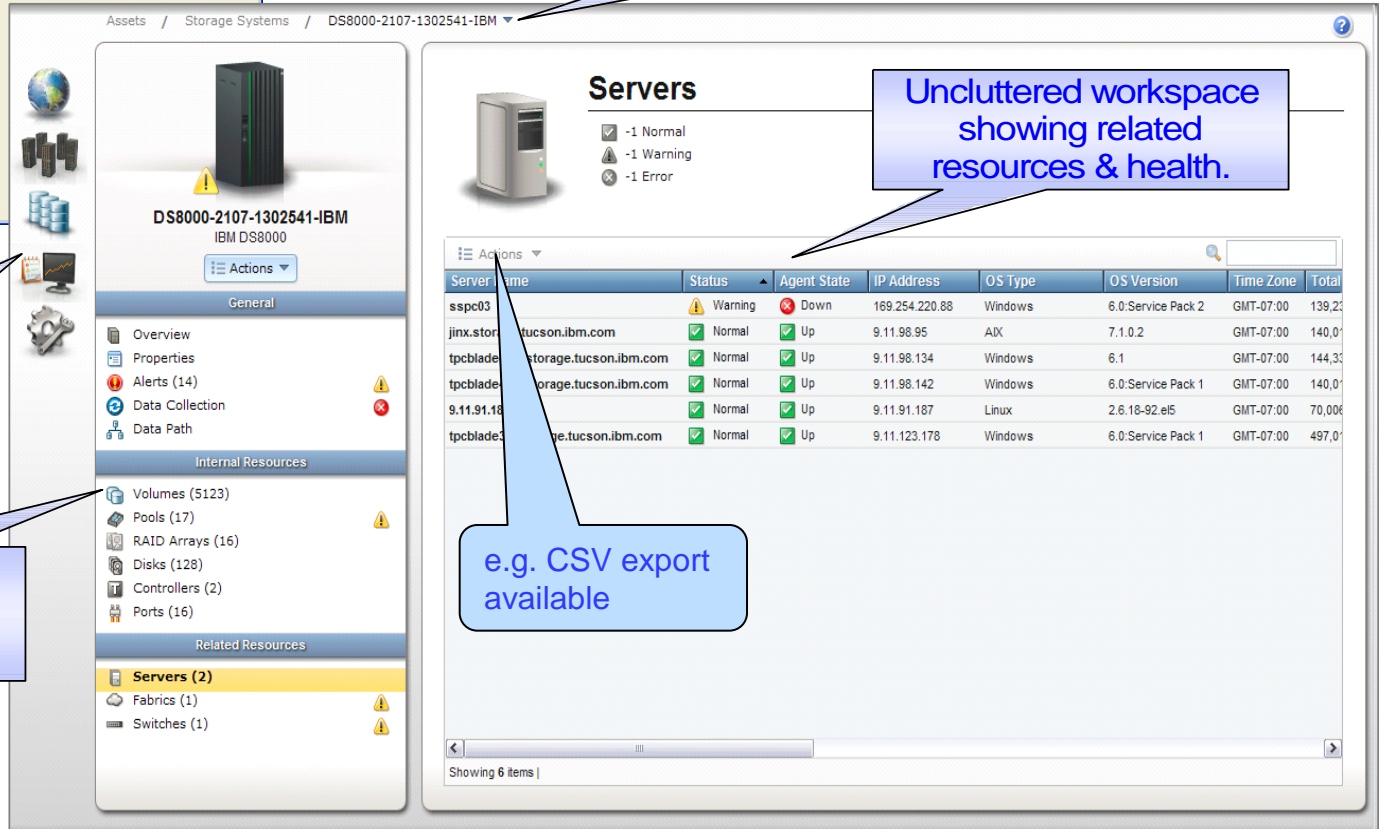

New GUI...

Breadcrumb trail for location awareness

Uncluttered workspace showing related resources & health.

Simplified icon-based navigation

Internal and external resources available from one place

e.g. CSV export available

Server Name	Status	Agent State	IP Address	OS Type	OS Version	Time Zone	Total
sspc03	Warning	Down	169.254.220.88	Windows	6.0.Service Pack 2	GMT-07:00	139,25
jinx.stor	Normal	Up	9.11.98.95	AIX	7.1.0.2	GMT-07:00	140,01
tpcblade	Normal	Up	9.11.98.134	Windows	6.1	GMT-07:00	144,35
tpcblade	Normal	Up	9.11.98.142	Windows	6.0.Service Pack 1	GMT-07:00	140,01
9.11.91.18	Normal	Up	9.11.91.187	Linux	2.6.18-92.el5	GMT-07:00	70,006
tpcblade	Normal	Up	9.11.123.178	Windows	6.0.Service Pack 1	GMT-07:00	497,01