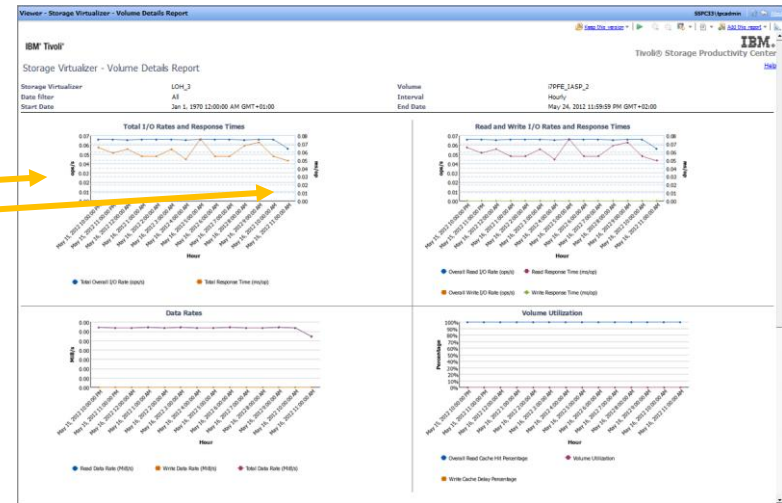

Predefined Groups of Reports

- Center Historical Information
  - Pools Historical Space Report
  - Volumes Historical Space Report
  - Storage Systems Historical Space Report
- Performance
  - Lots of detailed reports
  - Reports with two Y-Axis
- Resources
  - Server, File System
  - Pools, Volumes, Mdisks, ...
- Tiering
  - Updates to the TPC 4.2.2 reports
  - Volume Migration Recommendation Report