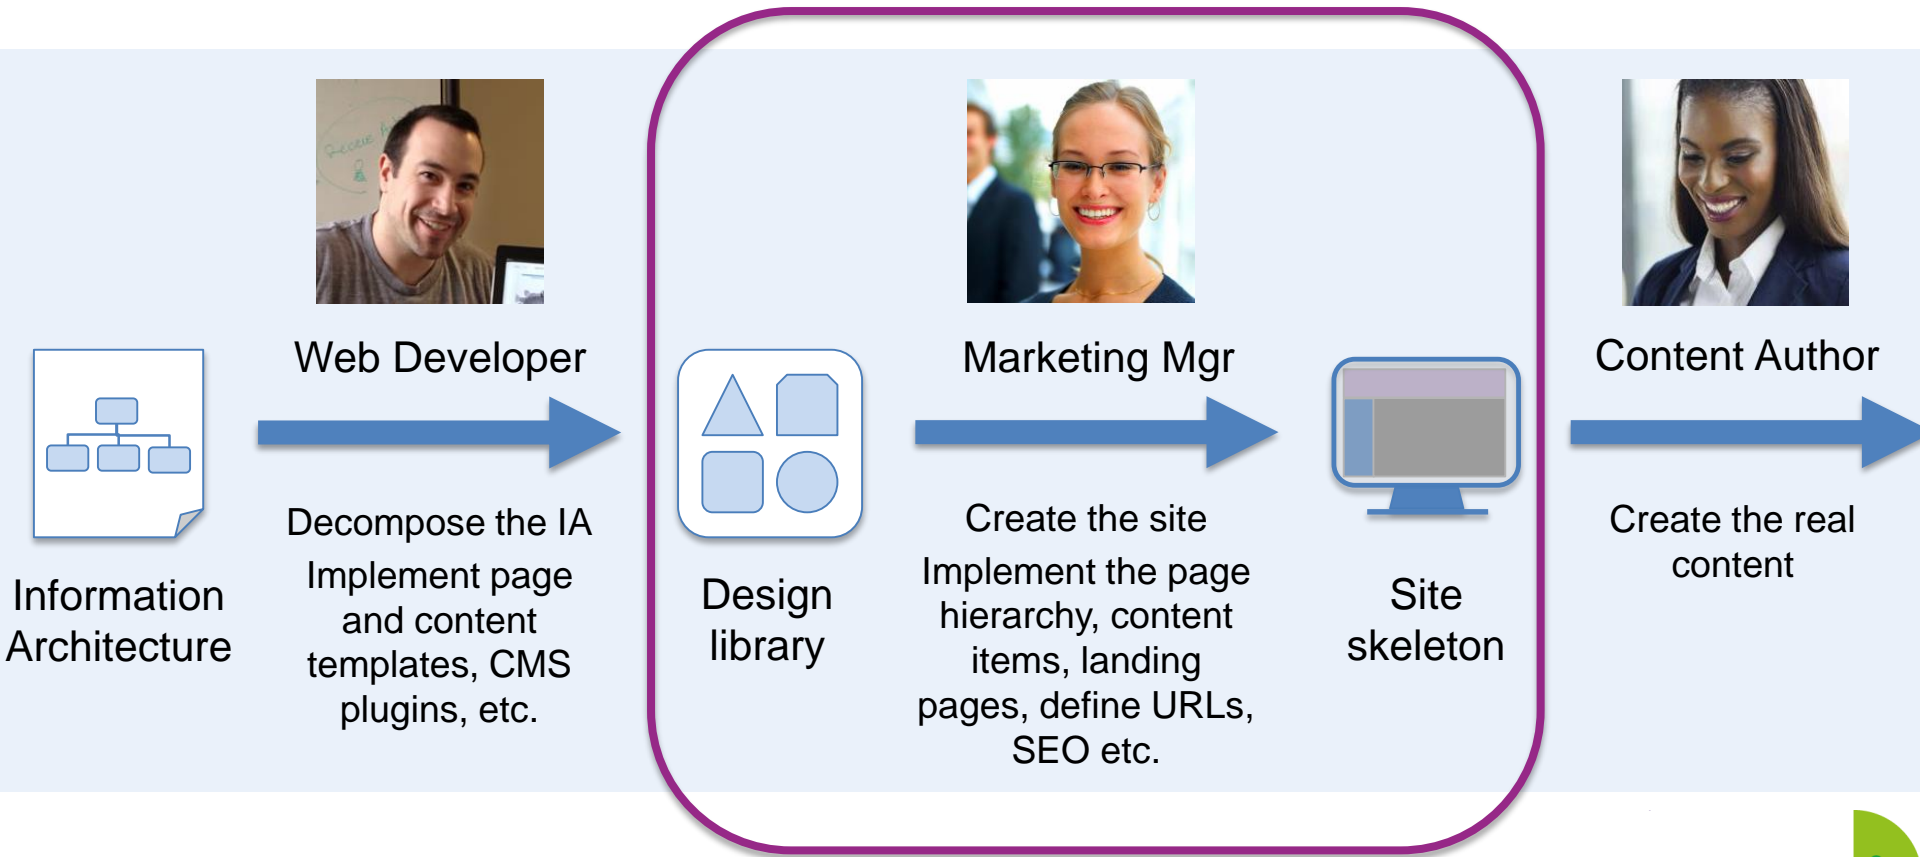

## Themes

[Show](#) Default  [Search themes](#) 

[Create Theme](#)

Portal 8.5   

Simple clone 2  
Simplified theme which can be used as a starting point for the development of custom themes   

# Site Creation Process (simplified)

Demo

authoring.greenwheels.com/dashboard

Hi Krista | Log Out

Digital Experience Dashboard

# Welcome to Your Digital Experience

Create Web Site

Site Created 1

## Create a Site: New Web Site

Site Name