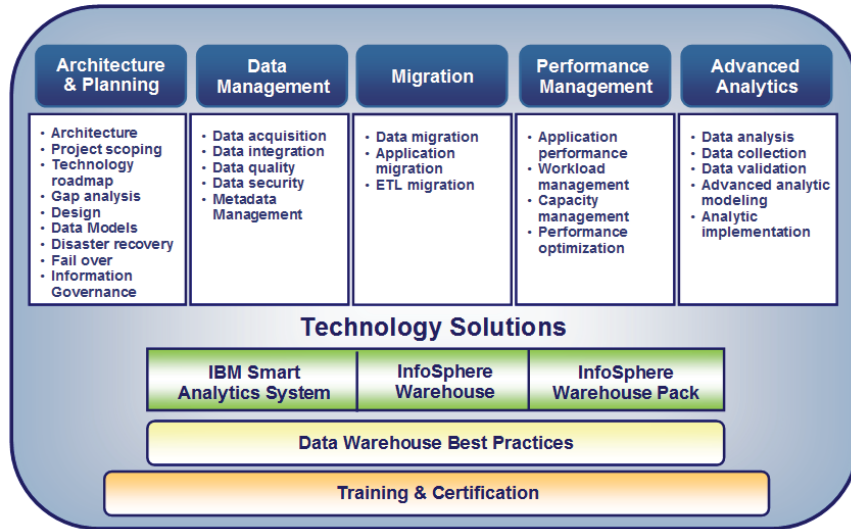

Our capabilities include:

IBM Smart Analytics System Software Services Capabilities

© Copyright IBM Corporation 2011

IBM Corporation
Software Group
1133 Westchester Avenue
White Plains, NY 10604
U.S.A.

Produced in the United States of America

November 7, 2011

All Rights Reserved

The IBM logo and e-business software are trademarks or registered trademarks of International Business Machines Corporation in the United States, other countries, or both.

Other company, product, and service names may be trademarks or service marks of others.

References in this publication to IBM products or services do not imply that IBM intends to make them available in all countries in which IBM operates.

Education assessment

In order to help lower your project risk and increase the time to adoption of your solution our experts can provide you with an education assessment plan that will evaluate your team's skills and knowledge and identify any potential skill gaps. For more information on our training plans, visit: www.ibm.com/training/plan

Your independence is our greatest success

We believe there is nothing more important than transferring our knowledge to your organization as an ongoing effort in implementing your Enterprise Data Warehouse Solution. Our goal is to provide you with long-term self-sufficiency through our mentoring and side-by-side partnering approach.

Engage today

With a world-wide team of highly trained services professionals, the IBM Information Management Software

Services team can help build your solution with confidence while assuring that the business needs and expectations of your organization are met.

Our experts are ready to assist your organization with:

- Establishing project goals and expectations
- Maximizing the return on your investment
- Reducing project delivery times, complexity and risk through the delivery of proven offerings
- Reducing total cost of ownership

Available for whatever the delivery approach your business requires, the IBM Information Management Software Services team will produce results quickly, and will help to put your project on the road to success.

For more information

- Visit the IM Services Web site at: ibm.com/software/data/services
- Find us on Facebook: [on.fb.me/IMSKILLS](https://www.facebook.com/IMSKILLS)