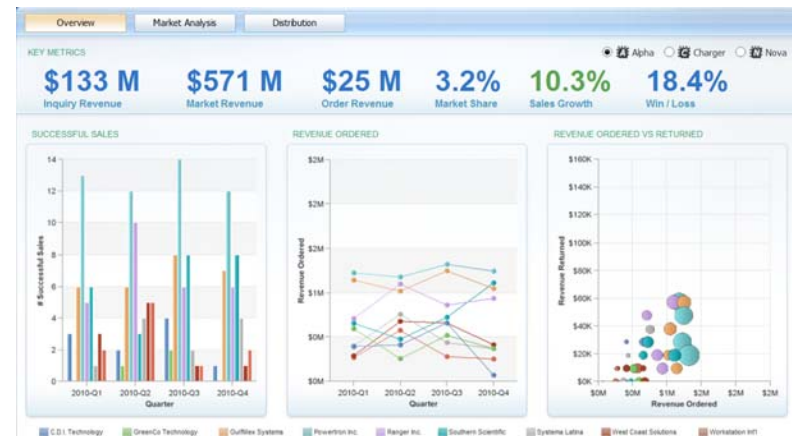

- **Easily view, assemble and personalize information to follow a train of thought and generate unique perspectives**
- **Explore all types of information from all angles to assess the current business situation**
- **Analyse facts and anticipate tactical and strategic implications by simply shifting from viewing to more advanced, predictive or what-if analysis**
- **Use Active Reports to provide offline interactive dashboard capabilities**

**Sharpen individual skills
to improve business outcomes.**

Align information and the decision process

IBM Cognos Active Reports

Offline interactive Dashboard, delivering very fast, self contained BI to reach a wider audience

Extend the reach of BI and analytics to a broad audience of consumers so they can use interactive reports to uncover new insights and opportunities.

Solution Highlights

- Disconnected reporting application
- Self-contained, interactive content
- Easy to consume
- Mass deployment, easy consumption
- Performance