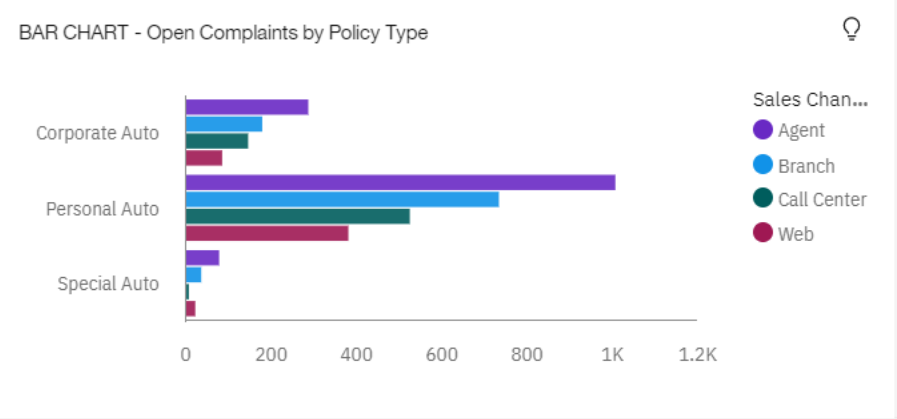

- Overview CLTV Offers Open Complaints Policy Holders Delta Policy Details Historical Trends Targets Average CLTV

# Policy Analysis

SUMMARY - Open Complaints

3.51K

SUMMARY - Total Policies

27.1K

SUMMARY - Last Claim (Months)

15.1

**Visualizations**