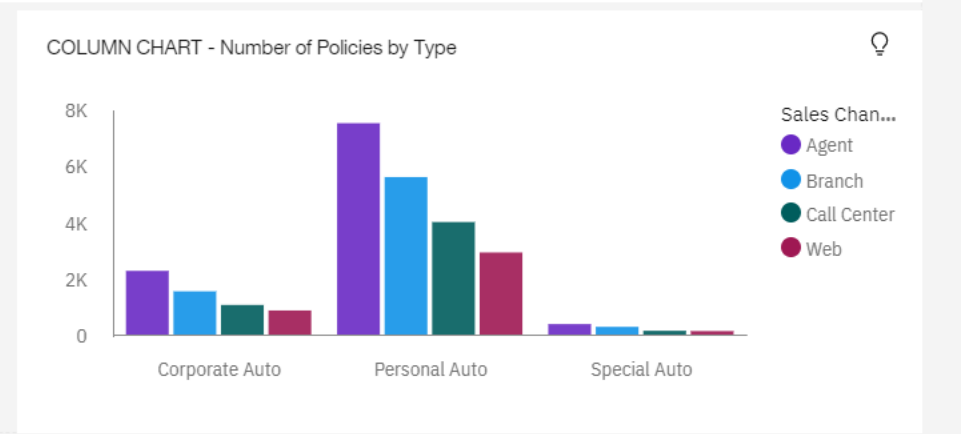

All tabs Drag and drop data here to filter all tabs.

This tab Drag and drop data here to filter this tab.

Overview **CLTV** Offers Open Complaints Policy Holders Delta Policy Details Historical Trends Targets Average CLTV

# Policy Analysis

SUMMARY - Open Complaints

3.51K

SUMMARY - Total Policies

27.1K

SUMMARY - Last Claim (Months)

15.1