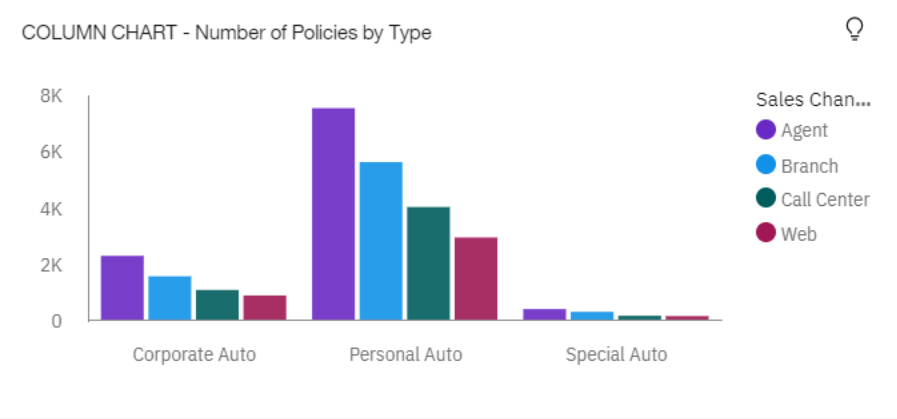

- Overview CLTV Offers Open Complaints Policy Holders Delta Policy Details Historical Trends Targets Average CLTV

# Policy Analysis

SUMMARY - Open Complaints

3.51K

SUMMARY - Total Policies

27.1K

SUMMARY - Last Claim (Months)

15.1

**Visualizations**