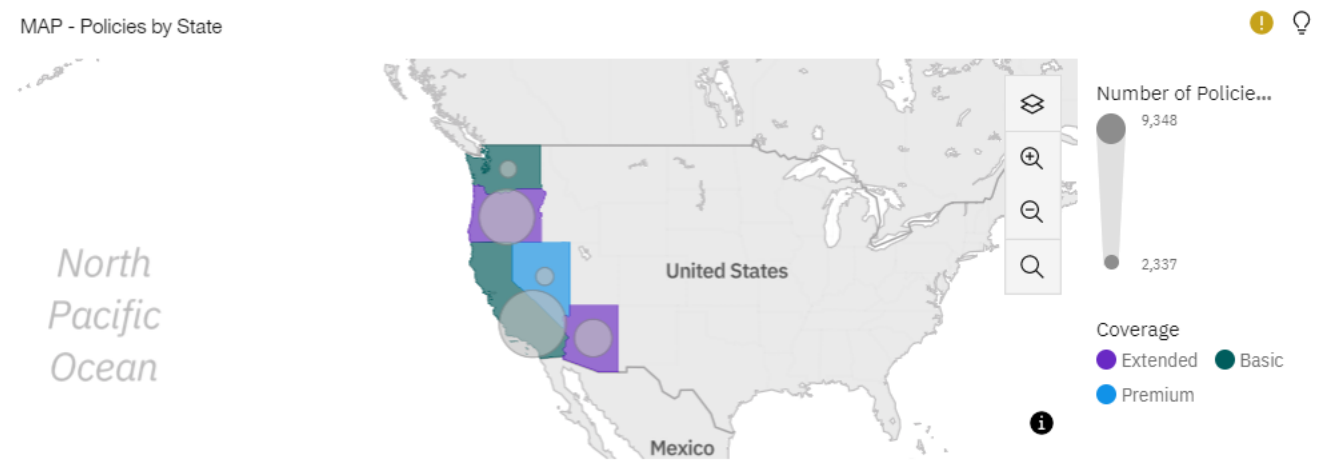

Visualizations Custom

navbarForeground also sets the color of the icons

navbarSelectLine navbarForeground

navbarPushButtonBackground

navbarBackground

Drag and drop data here to filter all tabs. This tab Drag and drop data here to filter this tab.

- Overview CLTV Offers Open Complaints Policy Holders Delta Policy Details Historical Trends Targets Average CLTV

Policy Analysis

SUMMARY - Open Complaints

3.51K

SUMMARY - Total Policies

27.1K

SUMMARY - Last Claim (Months)

15.1