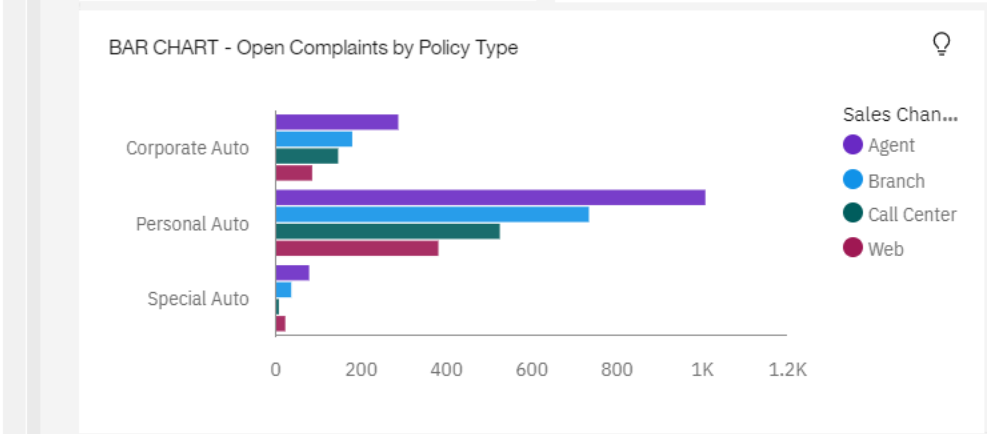

# Policy Analysis

SUMMARY - Open Complaints

3.51K

SUMMARY - Total Policies

27.1K

SUMMARY - Last Claim (Months)

15.1