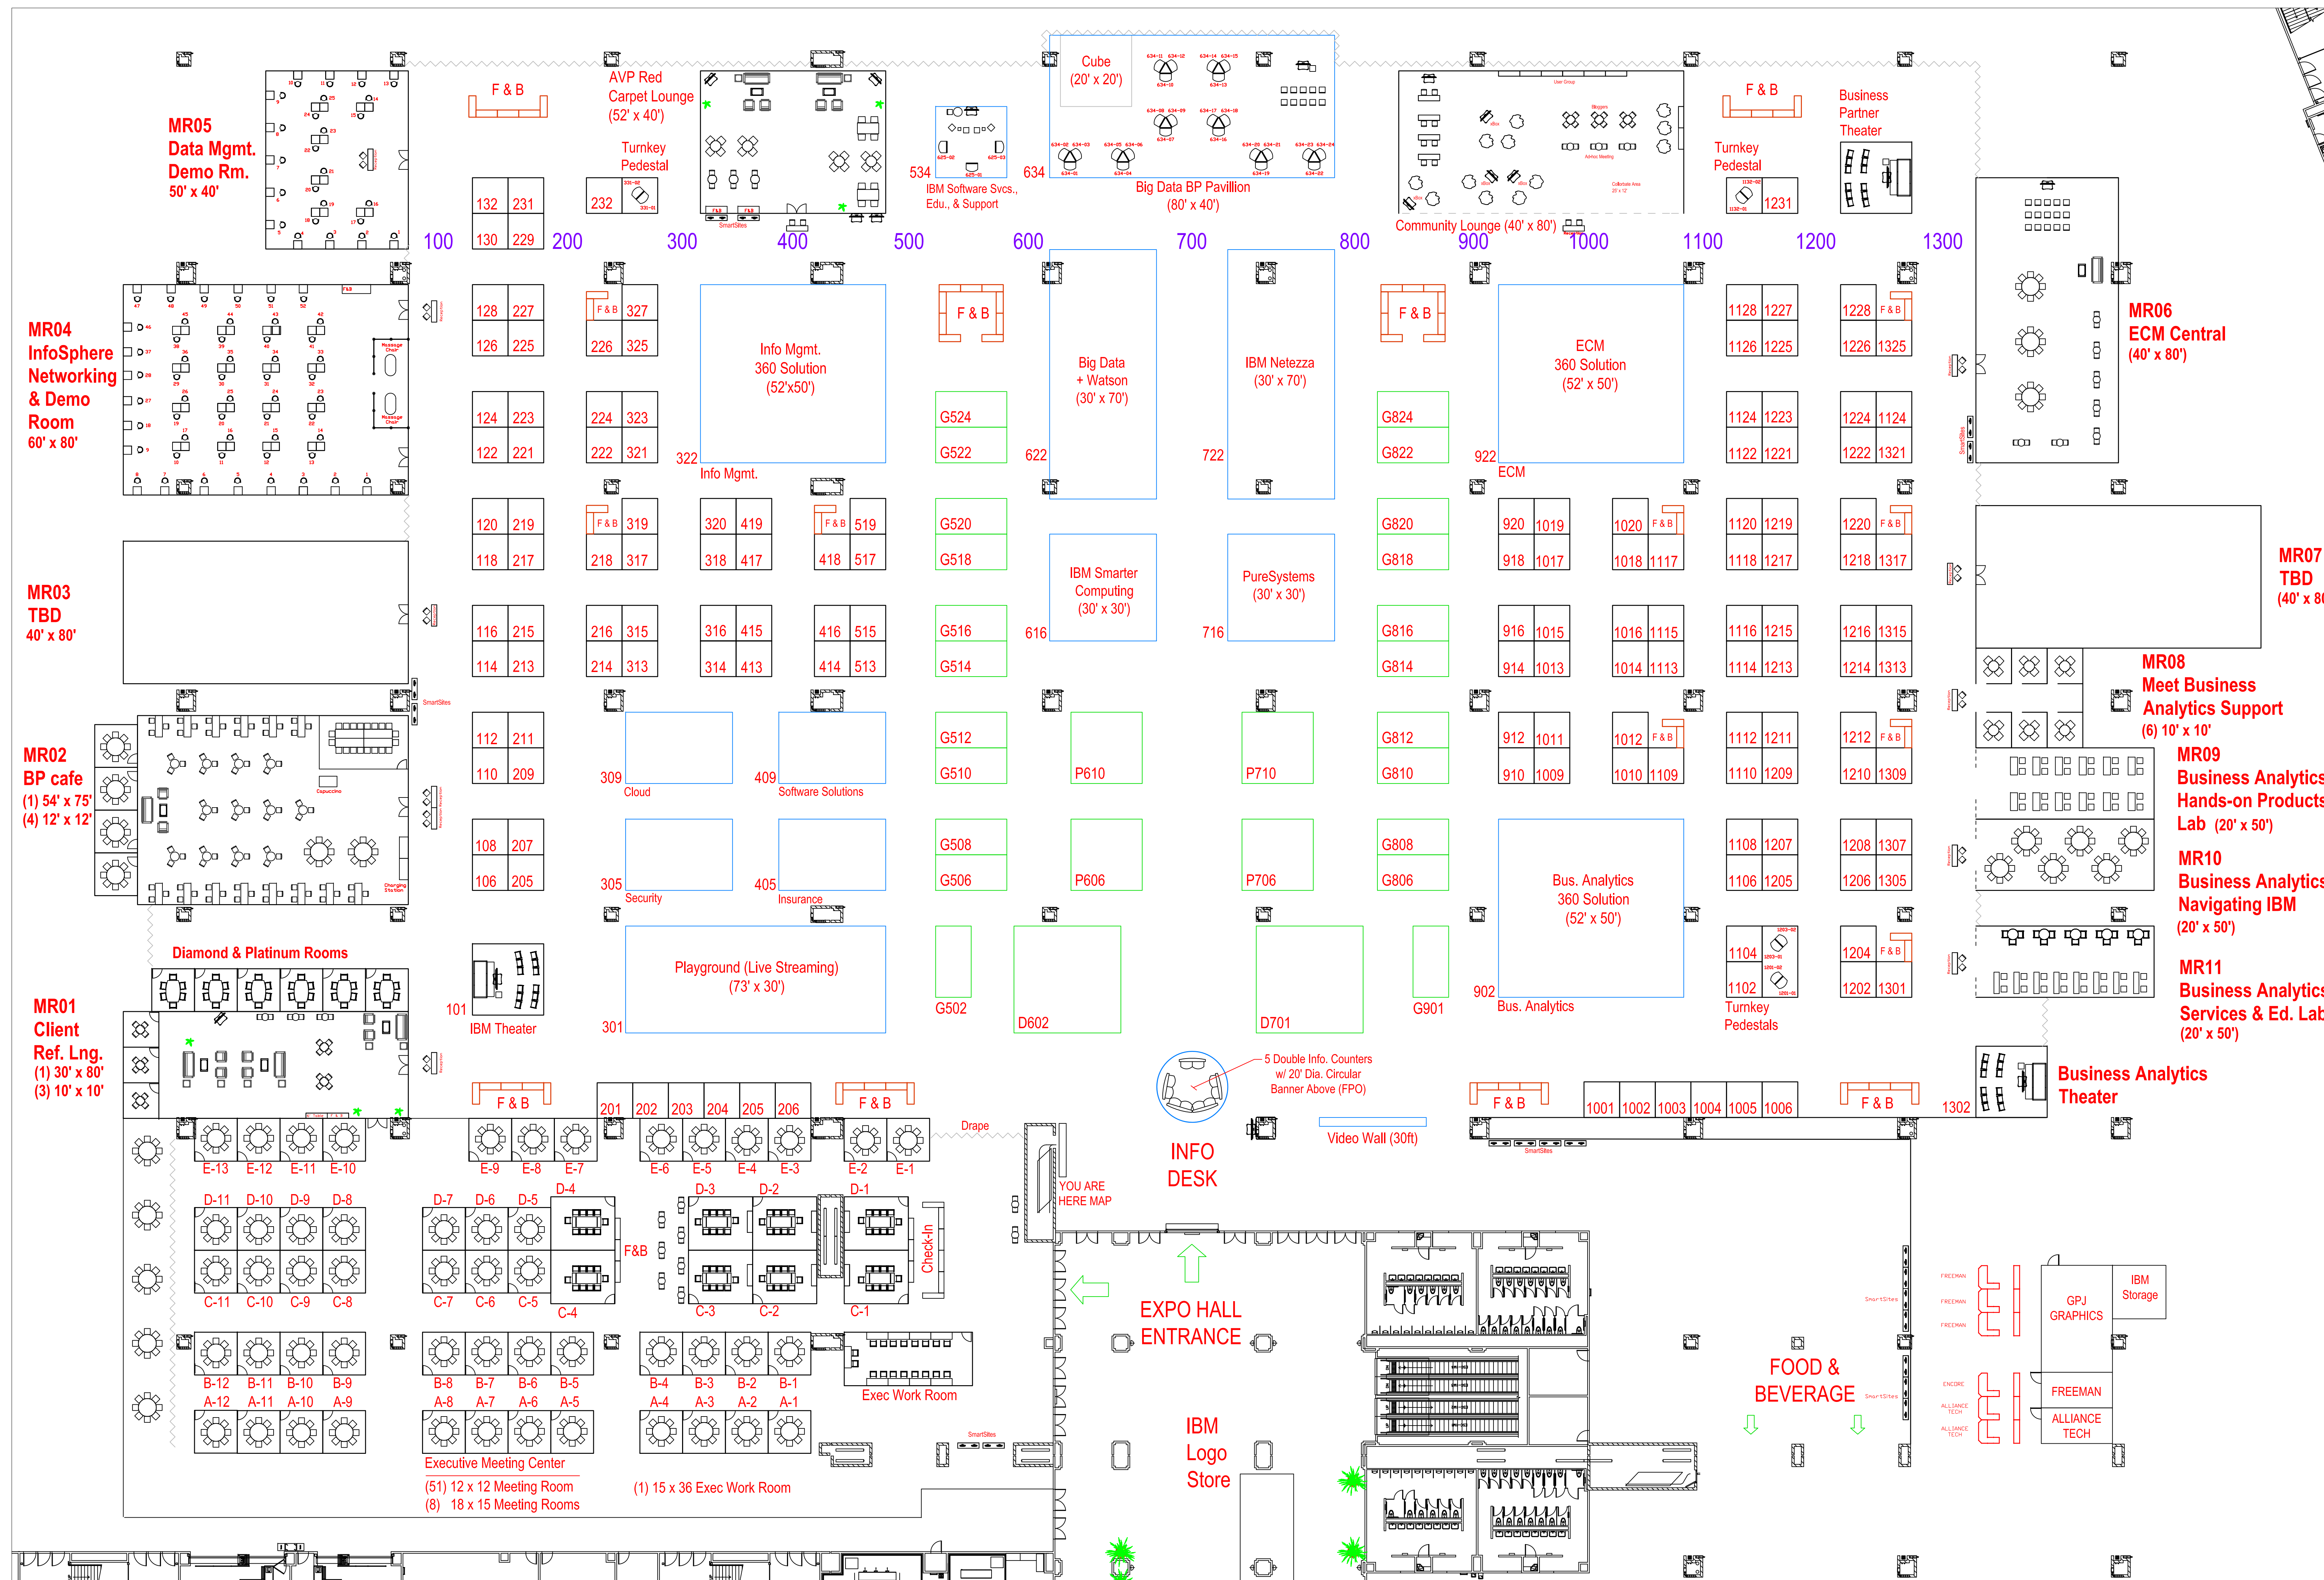

IOD 2012

EXPO HALL

- (2) Diamonds (2)30'x30'
 - (4) Platinums (20'x20')
 - (22) Golds (10'x20')
 - (143) Elite Exhibitors (10'x10')
 - (8) Turnkey Peds
 - (TBD) IBM Pedestals
 - (2) Diamond Meeting Rms. (12'x12')
 - (4) Platinum Meeting Rms. (12'x12')
 - (3) Theaters (20' x 20')
 - (1) Video Wall (30 Ft.)
- F&B Stations:**
- (9) Single Configuration
 - (6) Double Configuration
 - (2) Quad Configuration

MEETING ROOMS (14)

- Exec. Mtg. Center (51) 12'x12', (8) 18'x15', (1) EWR
- MR01 - Client Ref. Lounge (1) 30'x80', (3) 10'x10'
- MR02 - BP Cafe (1) 54'x75', (4)12'x12'
- MR03 - TBD (40'x80')
- MR04 - InfoSphere Demo Room (60'x80')(52 demos)
- MR05 - Data Mgmt. Demo Room (40'x50')(25 demos)
- AVP Red Carpet Lounge (40'x52')
- IBM Community Lounge (40'x80')
- MR06 - ECM Central (40'x80')
- MR07 - TBD (40'x80')
- MR07 - Meet Business Analytics Support (6) 10'x10'
- MR09 - Bus. Analytics Hands-On Products Lab (20'x50')
- MR10 - Business Analytics - Navigating IBM (20'x50')
- MR11 - Business Analytics Services & Edu. Lab (20'x50')

IBM Booths (15)

- 301 - Playground - Live Streaming (73'x30')
- 305 - Security (20'x30')
- 309 - Cloud (20'x30')
- 322 - Info. Management (52'x50')
- 405 - Insurance (20'x30')
- 409 - Software Solutions (20'x30')
- 534 - Software Svcs., Edu. & Support (20'x20')
- 616 - Smarter Computing (30'x30')
- 622 - Big Data + Watson (30'x70')
- 634 - Big Data BP Pav. (80'x40') (w/24 Peds)
- Includes 20' x 20' "Cube"
- 716 - Pure Systems (30'x30')
- 722 - IBM Netezza (30'x70')
- 902 - Business Analytics (52'x50')
- 922 - ECM (52'x50')
- TBD - Break Free Zone

Show | Venue IBM Information On Demand 2012

Show Date October 21 - 25, 2012
Show Hall Mandalay Bay Convention Center, Las Vegas, NV
Booth # Bayside C & D

Project # 1051141K0

Booth Size N/A
File Name IOD 2012.dwg
Scale N/A