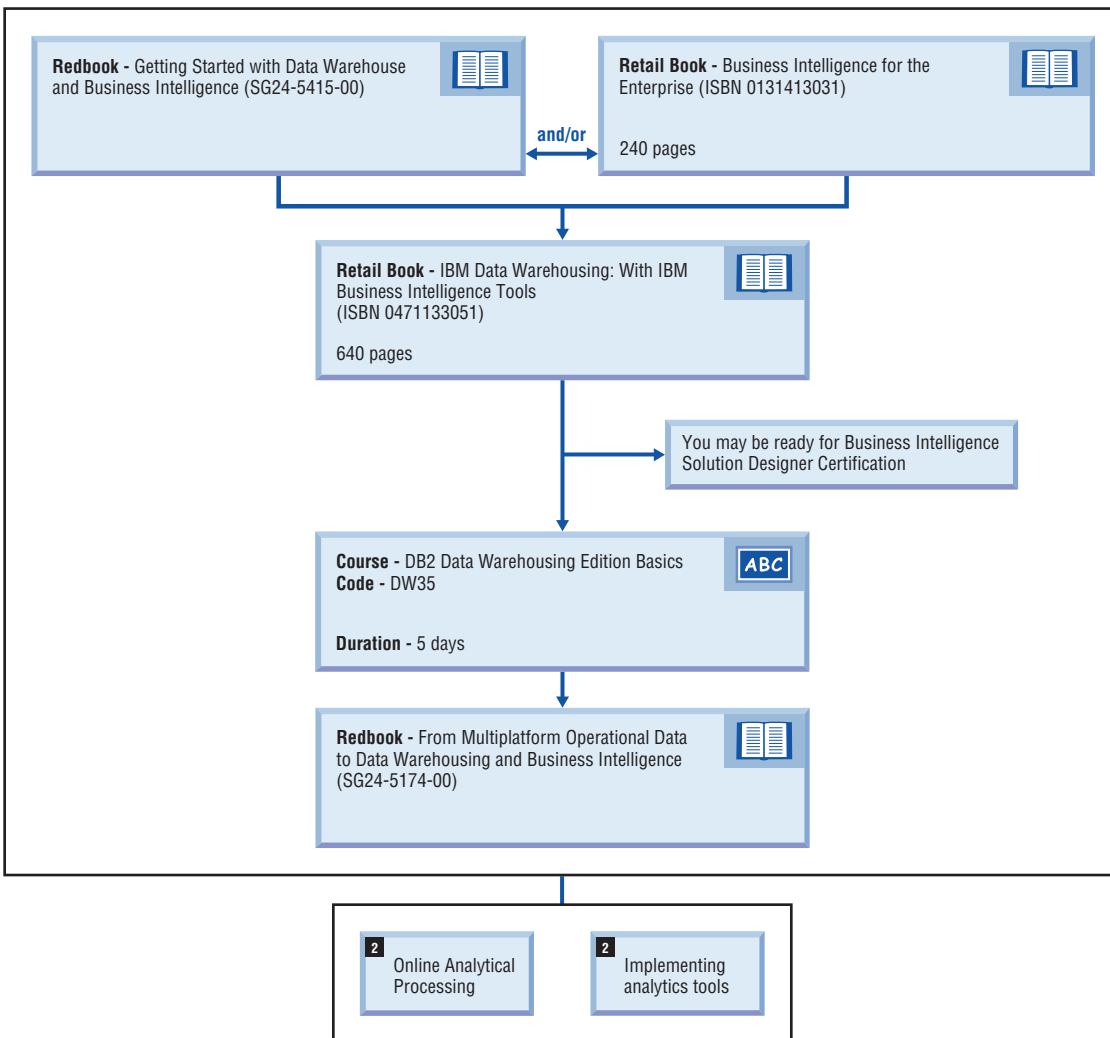

1 Designing Business Intelligence solutions

Legend	
	Audio tape
	CD-ROM
	Certification
	Classroom
	Prerequisite
	Publication
	Teleconference
	Web-based