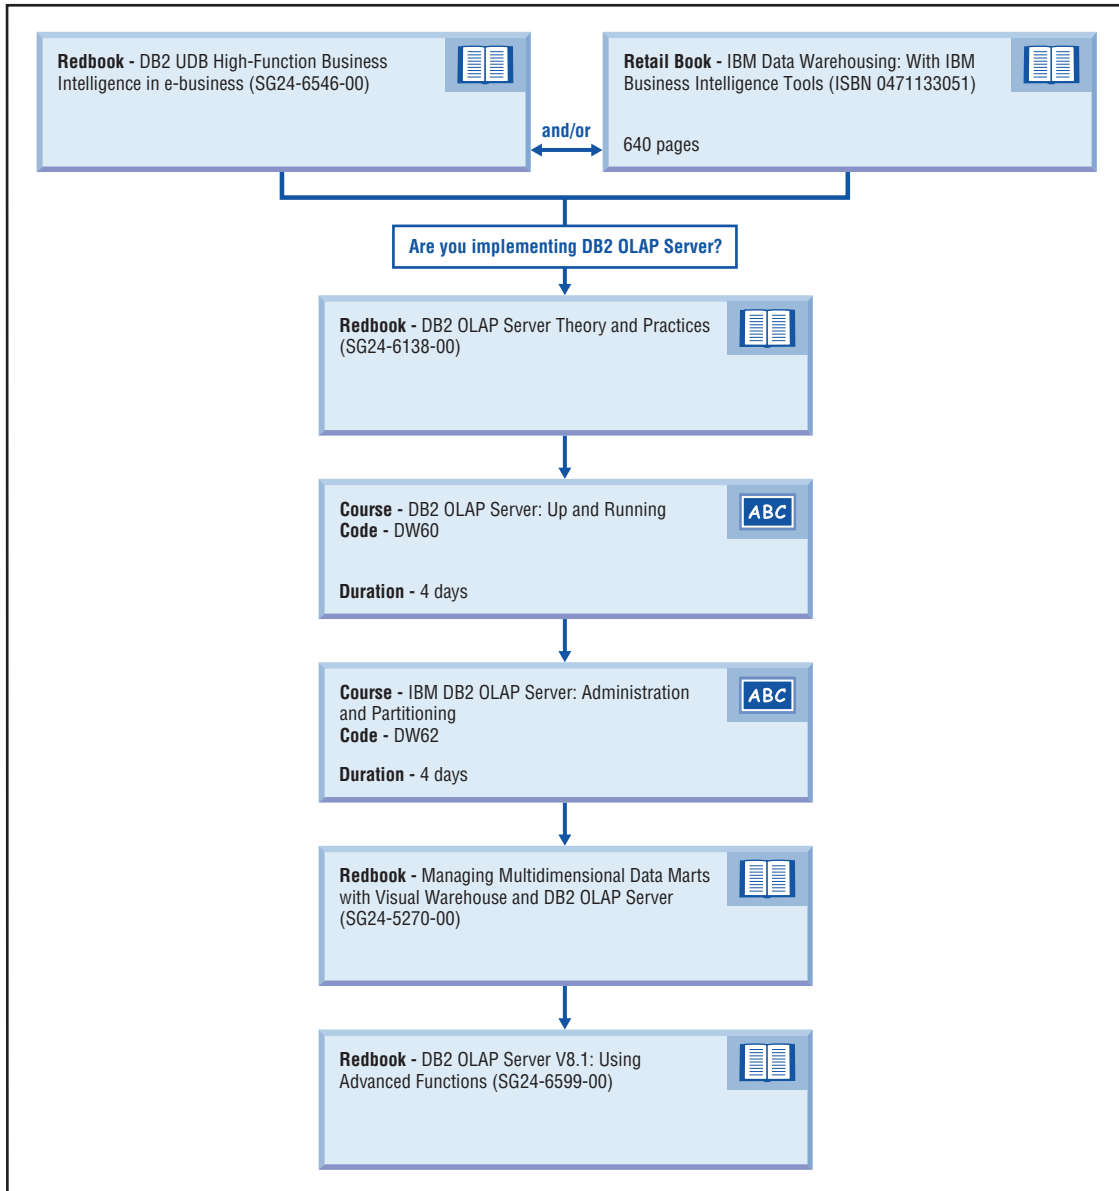

2 Online Analytical Processing (OLAP)