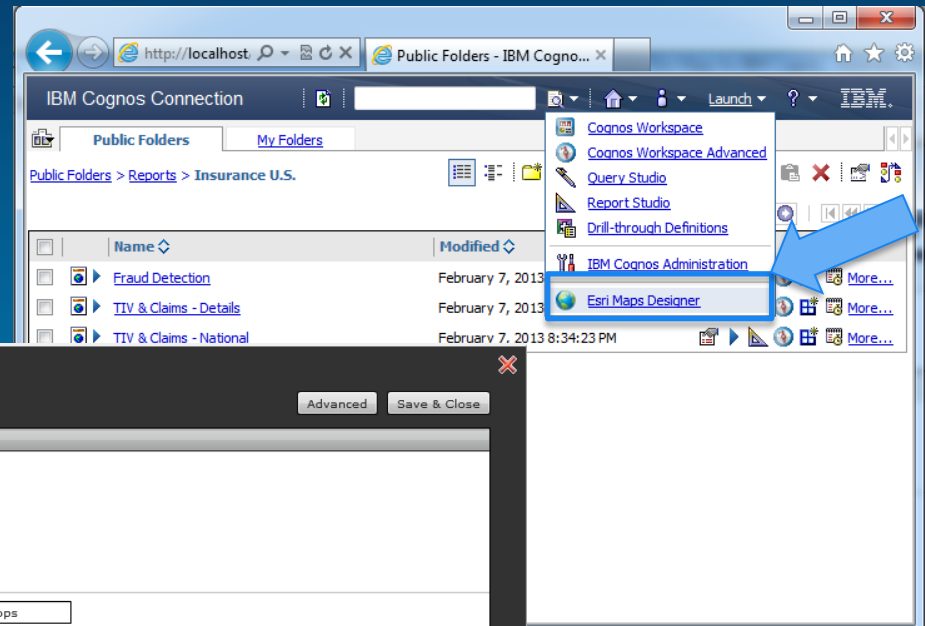

Maps Administration