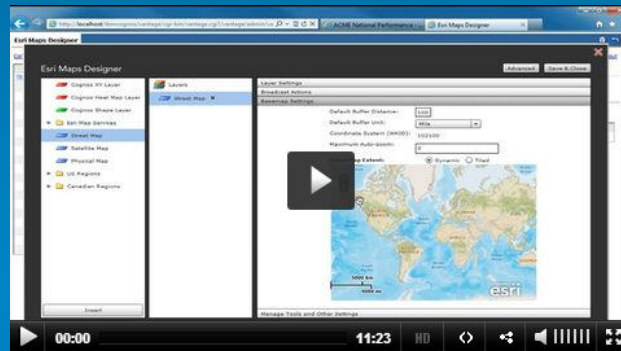

Fortune 100 Company

Systemarchitektur

Hosting von Hintergrundkarten, allg. Karten (Länder, PLZ, ...)

Drag & Drop Wizard zur Integration von Karten in Reports

Interaktive Karte integriert in bestehende Reports

Nahtlose Integration in IBM Cognos

Nutzung sämtlicher IBM Cognos BI Enterprise Features incl. Security, Deployment, Skalierung

Hosting eigener Karten (z.B. spezifische Vertriebsregionen)

Demo

Demo Movie

“ACME Insurance”

Demo Movie

“Integration von Karten in Reports”

Maps for Cognos in Report Studio

The screenshot displays the Cognos Report Studio interface. The main workspace shows a report titled "ACME Insurance - Key Regional Metrics". A large "Esri Map" is visible, showing a world map with data points. To the right, a "Vantage Combination Chart" is displayed, showing a bar and line chart with data points. Below the chart is a table with columns: REGION, TV [\$\$], GR LOSS [\$\$], NT LOSS [\$\$], and REVENUE [\$\$]. The table contains data for three regions (abc) and an overall summary row.