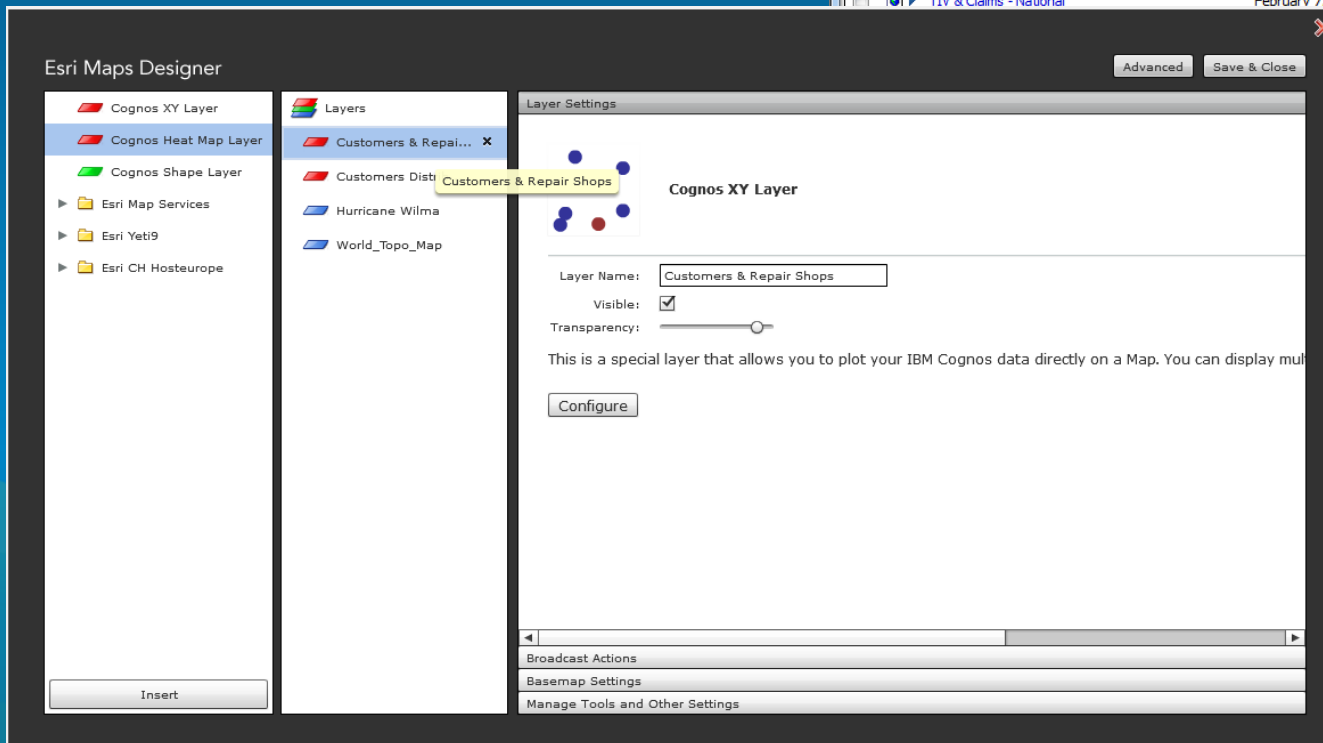

Maps Administration