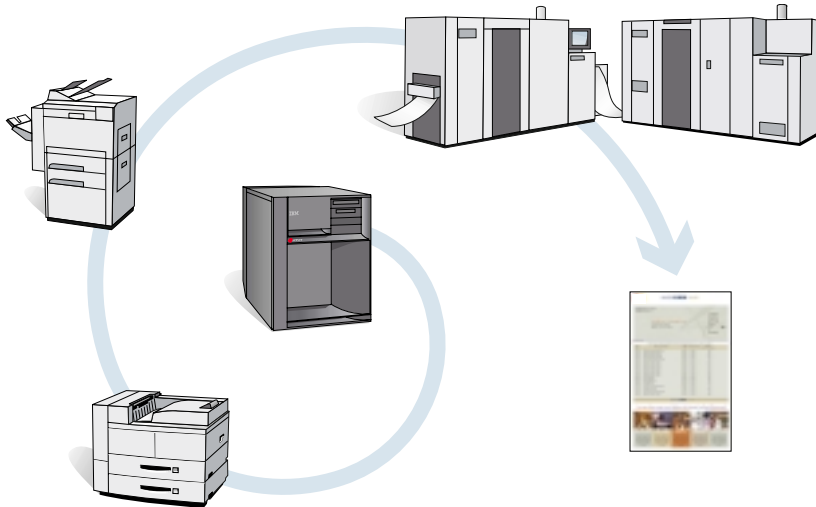

Print Services Facility for OS/400

Highlights

- **System-managed printing, error recovery, and automatic resource management**
- **The print manager for Advanced Function Presentation (AFP) on iSeries servers**
- **IPDS print manager, supporting TCP/IP-based network printing with the functionality of twinax-attached printers**
- **Supports electronic forms, bar coding, graphics and fonts in over 40 languages**

Print Services Facility™ for OS/400® (PSF™/400), a feature of OS/400, is the AFP™ system manager and Intelligent Printer Data Stream™ (IPDS™) printer manager for iSeries servers. PSF/400 is at the heart of the native, integrated iSeries print and presentation architecture. It supports the complex document requirements of today's communications, manages each page of each job to IPDS printers, and integrates fully with the e-business "e-output" functions of iSeries servers.

Print management

First and foremost, PSF/400 manages the delivery of iSeries output. It directs a dialog with the IPDS printer that enables each page and each job to be printed completely, with full error recovery and page range support. PSF/400 also manages all of the elements required for each page, such as fonts, images and overlays, dynamically delivered as needed to the printer.

And, because of the seamless integration within OS/400, PSF/400 functions are a natural, automatic part of the iSeries print interface.

PSF/400 uses this same IPDS architecture to print reliably to network-deployed printers with the same functionality as direct-attached printers. These capabilities are essential in realizing the promise of network-deployed printers.