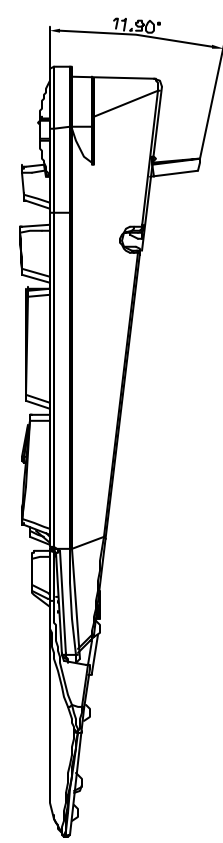

NO.	PART NAME	PART NUMBER	QTY	PART NUMBER
1.	Key Cap	KK8805-402	1 SET	ABS, Raven Black
2.	Upper Case	KKPN281000	1	H-PS 94HB, Stealth Black
3.	Palmrest Top Case	KKPN111600	1	H-PS 94HB, Stealth Black
4.	Module Panel	KKPN403801	1	H-PS 94HB, Stealth Black
5.	Led Lens	KKPN112000	1	Green Translucent Acrylic
6.	Cable	KKCBUS034	1	
7.	Bracket	KKPN281400	2	H-PS 94HB, Stealth Black
8.	Cable Warp Cover	KKPN281300	1	H-PS 94HB, Stealth Black
9.	SCREW	KKSP308210	11	M3x6 Black
10.	Rubber Foot	KKRC208000	1	NR (Black) 19.8x7.8
11.	Lower Case	KKPN281100	1	H-PS 94HB, Stealth Black
12.	Palmrest Bottom Case	KKPN111700	1	H-PS 94HB, Stealth Black
13.	Rubber Foot	KKRC208800	7	NR (Black)
14.	Fcc Label	KKAG387500	1	
15.	Rubber Foot	KKRC208100	2	NR (Black) 19.8x2.8

9:10
mm
Theresa 7/1/08