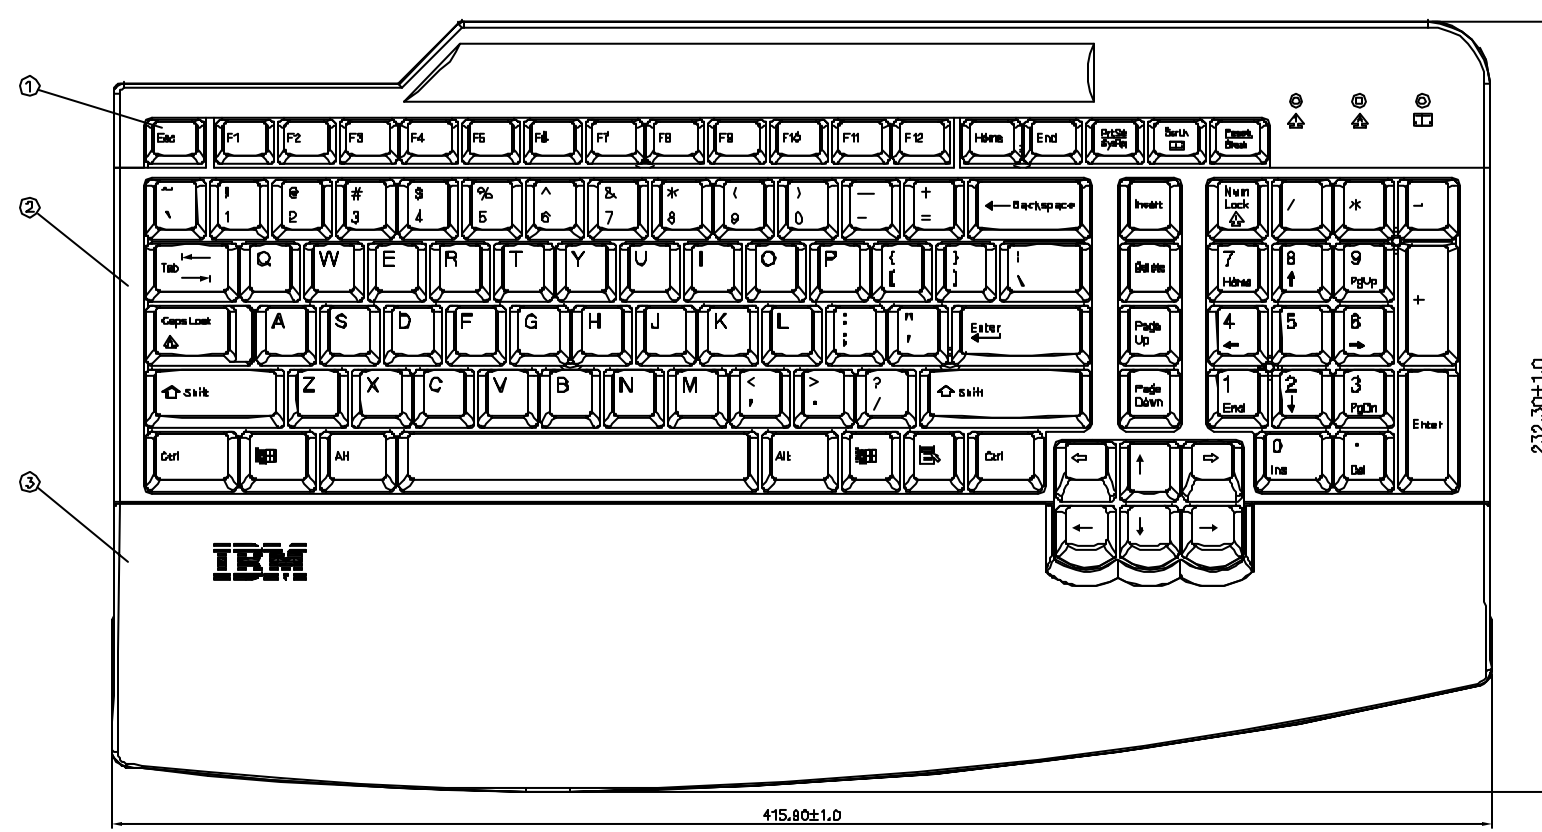

NO.	PART NAME	PART NUMBER	QTY	PART NUMBER
1.	Key Cap	KK8805-402	1 SET	ABS, Raven Black
2.	Upper Case	KKPN281000	1	H-PS 94HB, Stealth Black
3.	Palmrest Top Case	KKPN111600	1	H-PS 94HB, Stealth Black
4.	Module Panel	KKPN403801	1	H-PS 94HB, Stealth Black
5.	Led Lens	KKPN112000	1	Green Translucent Acrylic
6.	Cable	KKCBUS034	1	
7.	Bracket	KKPN281400	2	H-PS 94HB, Stealth Black
8.	Cable Warp Cover	KKPN281300	1	H-PS 94HB, Stealth Black
9.	SCREW	KKSP308210	11	M3x6 Black
10.	Rubber Foot	KKRC208000	1	NR (Black) 19.8x7.8
11.	Lower Case	KKPN281100	1	H-PS 94HB, Stealth Black
12.	Palmrest Bottom Case	KKPN111700	1	H-PS 94HB, Stealth Black
13.	Rubber Foot	KKRC208800	7	NR (Black)
14.	Fcc Label	KKAG387500	1	
15.	Rubber Foot	KKRC208100	2	NR (Black) 19.8x2.8

9:10
mm
Theresa 7/1/08