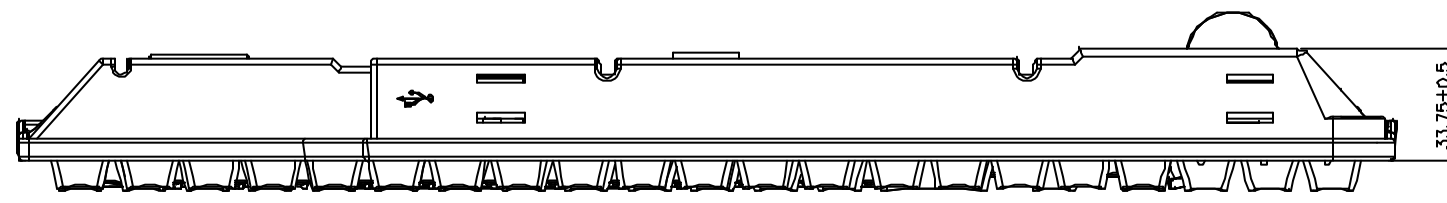

NO.	PART NAME	PART NUMBER	QTY	PART NUMBER
1.	Key Cap	KK8805-402	1 SET	ABS, Raven Black
2.	Upper Case	KKPN281000	1	H-PS 94HB, Stealth Black
3.	Palmrest Top Case	KKPN111600	1	H-PS 94HB, Stealth Black
4.	Module Panel	KKPN403801	1	H-PS 94HB, Stealth Black
5.	Led Lens	KKPN112000	1	Green Translucent Acrylic
6.	Cable	KKCBUS034	1	
7.	Bracket	KKPN281400	2	H-PS 94HB, Stealth Black
8.	Cable Warp Cover	KKPN281300	1	H-PS 94HB, Stealth Black
9.	SCREW	KKSP308210	11	M3x6 Black
10.	Rubber Foot	KKRC208000	1	NR (Black) 19.8x7.8
11.	Lower Case	KKPN281100	1	H-PS 94HB, Stealth Black
12.	Palmrest Bottom Case	KKPN111700	1	H-PS 94HB, Stealth Black
13.	Rubber Foot	KKRC208800	7	NR (Black)
14.	Fcc Label	KKAG387500	1	
15.	Rubber Foot	KKRC208100	2	NR (Black) 19.8x2.8

9:10
mm
Theresa 7/1/08